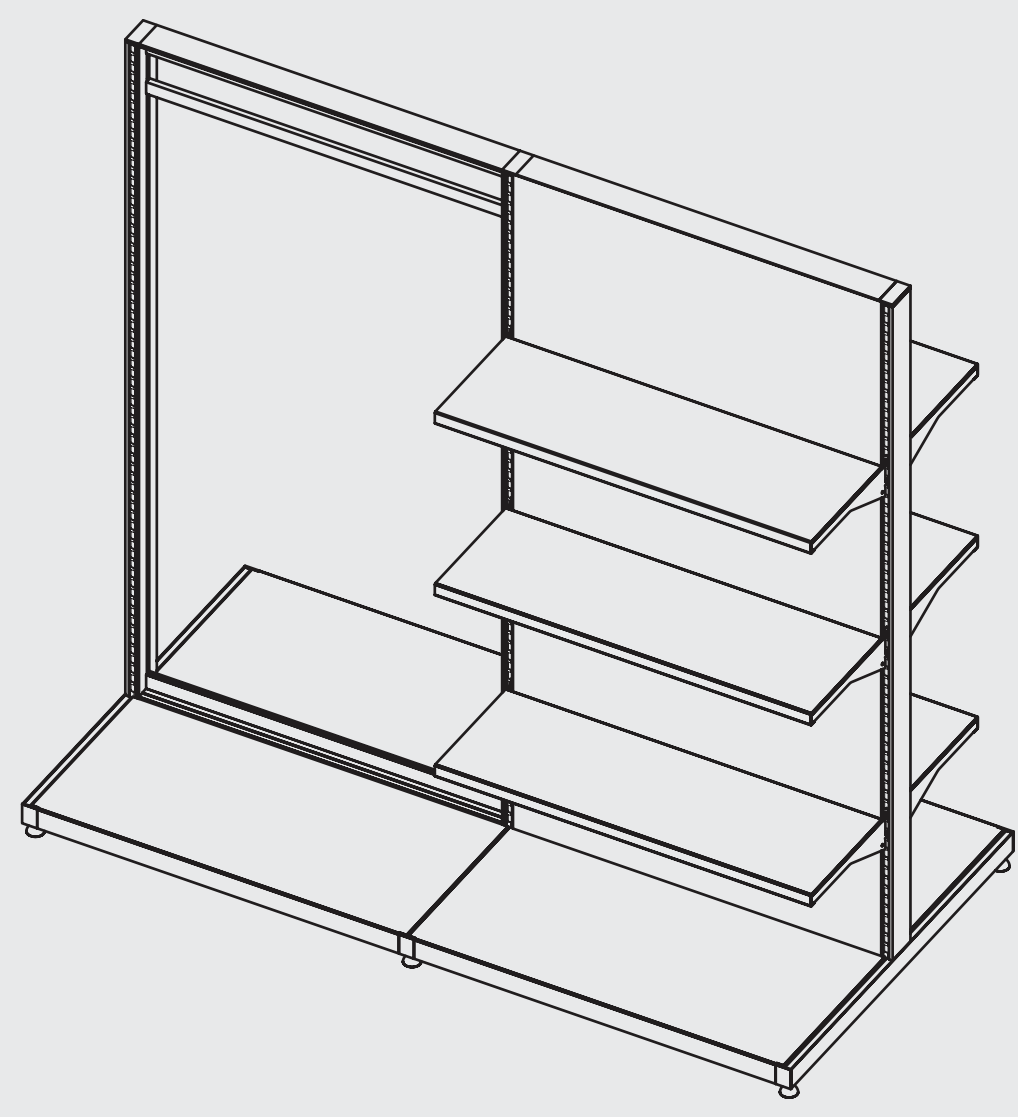

MODify: DS 03

Total graphic area: 39.25" w X 72.625" h
Total visual area: 35.25" w X 68.625" h

Please be sure to include the 2" bleed around the perimeter. Do not design any critical elements (text, logos, etc.) within 2" of the edge (see light gray for safe area). Please keep in mind that the graphic will also be obstructed by anything displayed on the shelves.

General Art Guidelines:

- CMYK Color Mode
- All Solid Coated Pantone colors should be called out in the art as spot colors
- Embed all images and support files
- Resolution must be 100-120 ppi
- All fonts must be created to outlines
- Do not scale artboard
- Background color/images must bleed to the edge of artboard
- Do not use spot colors from template in your artwork as they will not print

**PANEL A
(front)**

**PANEL B
(back)**

bleed area —
trim line —
safe area —