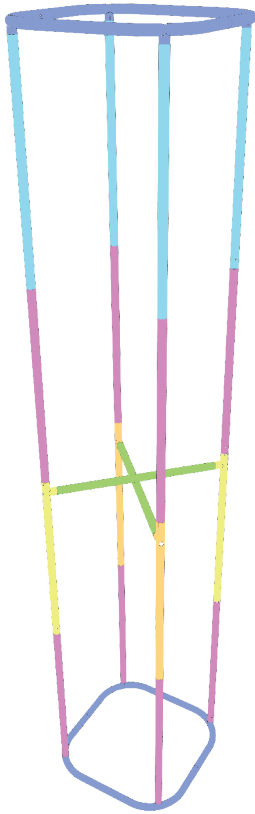

# WALLBOX TOWER 2FT X 10FT X 2FT

PRODUCT CATEGORY: WALLBOX DISPLAYS

PRODUCT CODE: WB-TOWER-2x10

On Frame

OnGraphic

## SET UP INSTRUCTIONS/ PARTS LIST

	PART NAME	LENGTH	TUBE	QTY
A	CURVE	42.395"	F/M	4
B	SUPPORT TUBE	24"	F/F	2
C	TOP TUBE	29"	F/F	4
D	29" TUBE	32.375"	F/M	8
E	CENTRAL TUBE	32.375"	F/M	2
F	CENTRAL TUBE	32.375"	F/M	2

Press button & insert swaged end into receiving end of tubing