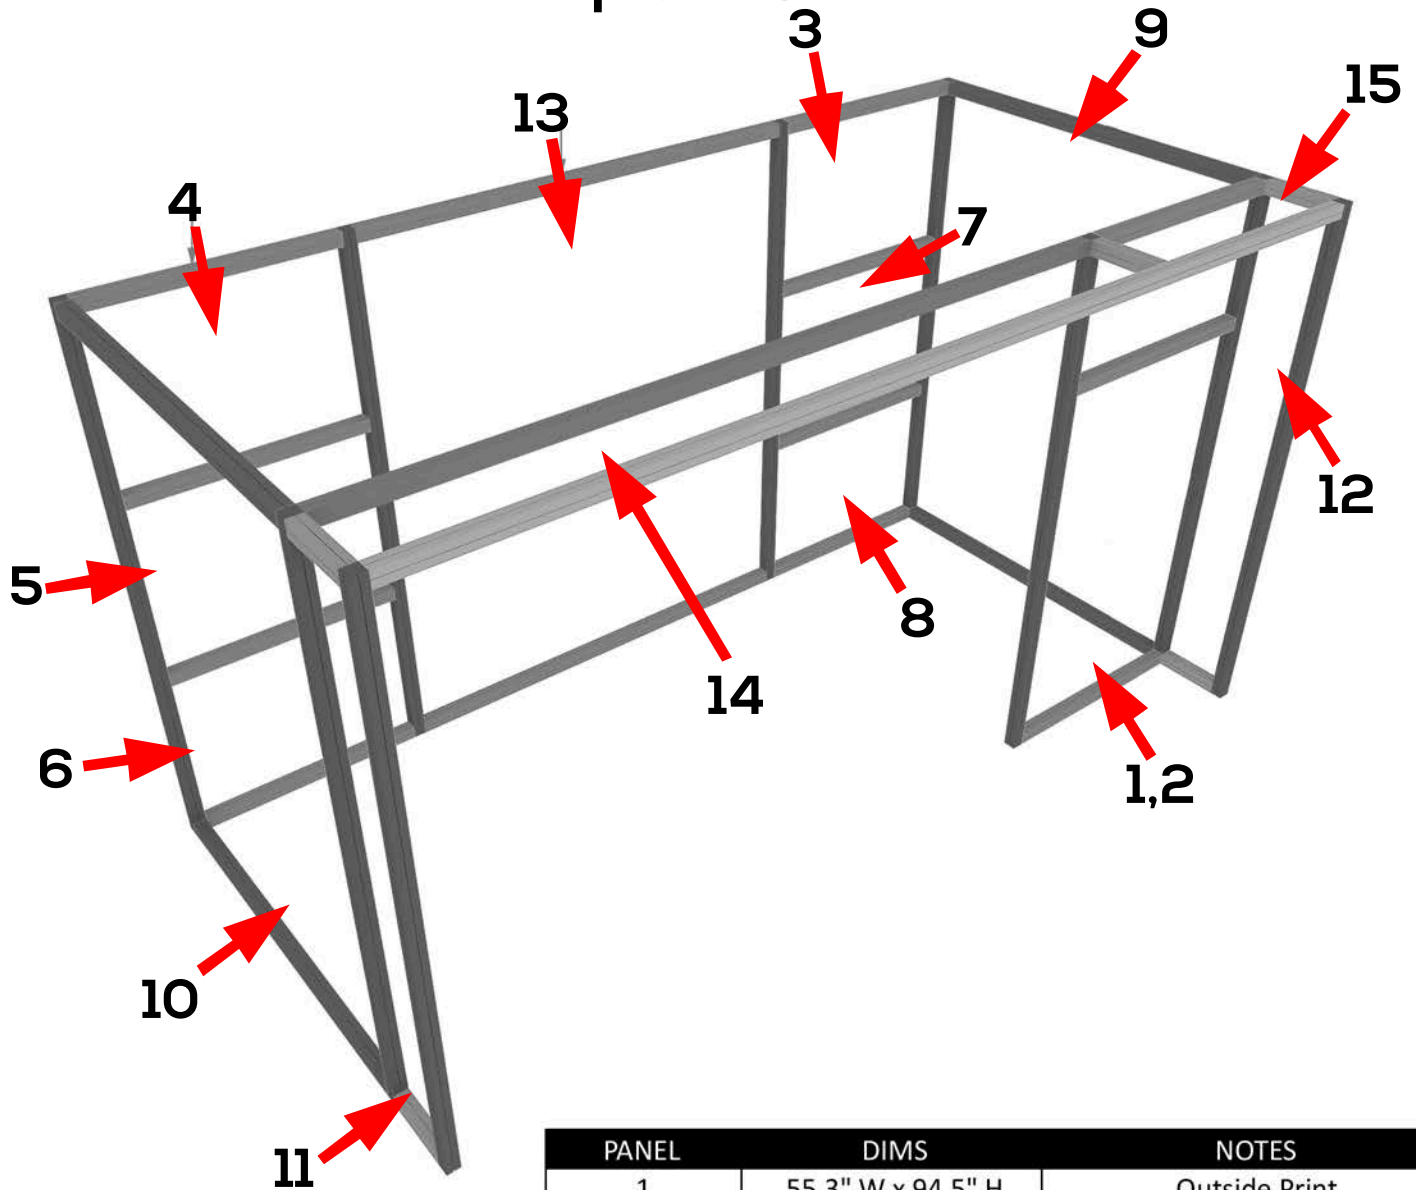

Template Guide

PANEL	DIMS	NOTES
1	55.3" W x 94.5" H	Outside Print
2	55.3" W x 94.5" H	Inside Print
3	55.3" W x 39.4" H	Inside Print Top
4	55.3" W x 39.4" H	Inside Print Top
5	55.3" W x 42" H	Inside Print Middle
6	55.3" H x 39.4" H	Inside Print Bottom
7	55.3" H x 42" H	Inside Print Middle
8	55.3" H x 39.4" H	Inside Print Bottom
9	94.3" H x 127" H	Inside Print
10	94.3" H x 127" H	Inside Print
11	16.3" W x 127" H	Inside Print
12	16.3" W x 127" H	Inside Print
13	113.8" W x 127" H	Inside Print
14	172.2" W x 16.3" H	Blank Archway Bottom
15	55.3" W x 16.3" H	Blank Archway Bottom