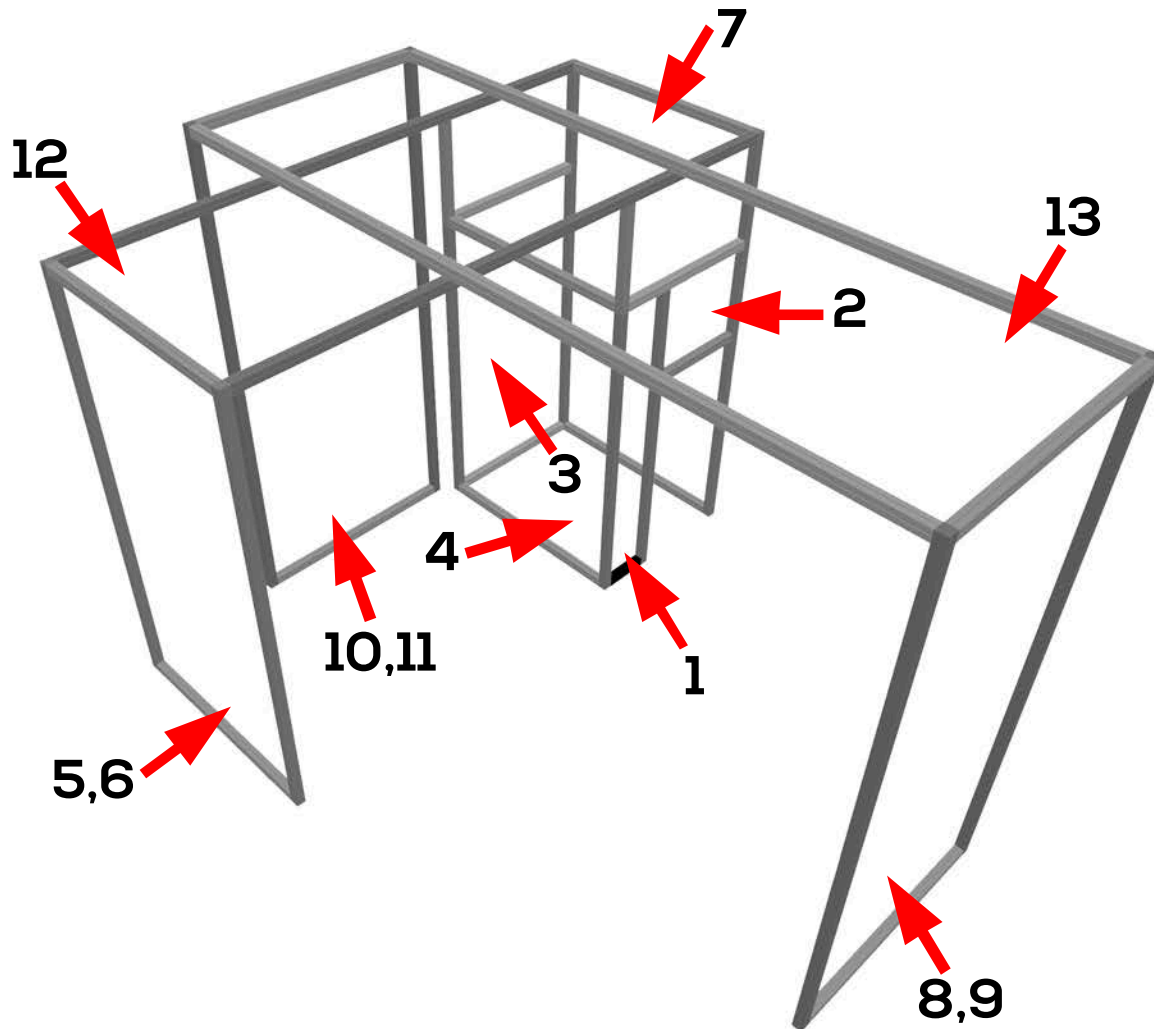

Template Guide

PANEL	DIMS	NOTES
1	16.3" W x 110.6" H	Outside Print
2	35.8" W x 31.9" H	Outside Print Above Door
3	55.3" W x 110.6" H	Outside Print Back Tower
4	74.8" W x 110.6" H	Outside Print Left Side Tower
5	74.8" W x 146.5" H	Outside Print
6	74.8" W x 146.5" H	Inside Print
7	74.8" W x 146.5" H	Outside Print Right Side Tower
8	74.8" W x 166" H	Outside Print
9	74.8" W x 166" H	Inside Print
10	74.8" W x 166" H	Outside Print
11	74.8" W x 166" H	Inside Print
12	74.8" W x 191.7" H	Inside Print Lower Bridge
13	74.8" W x 230.7" H	Inside Print Upper Bridge