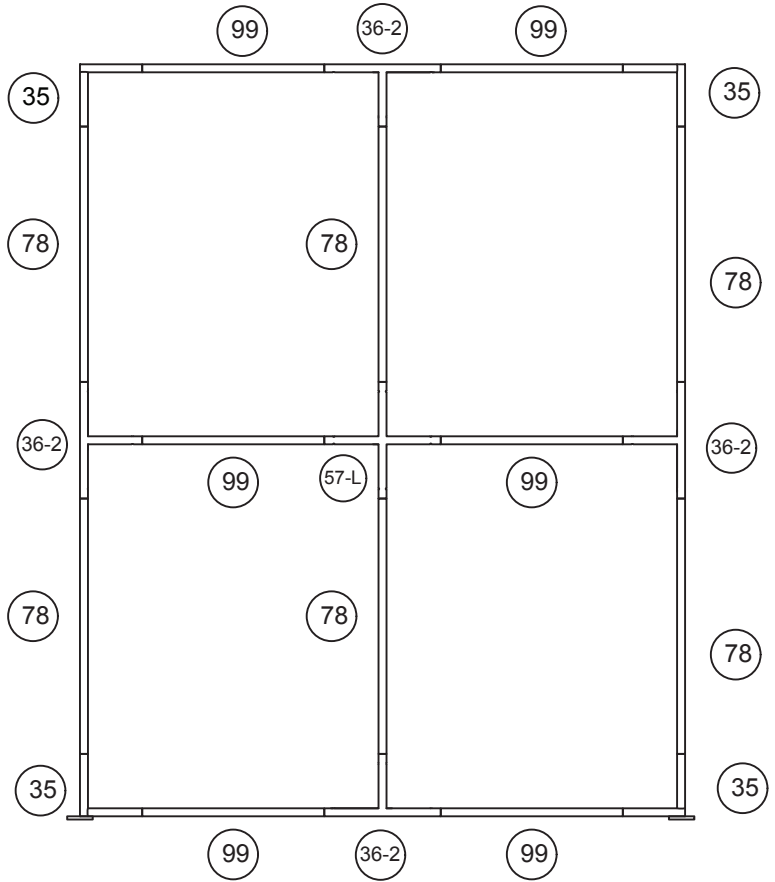

WAVELINE®
WLM 2000R square

8'w x 10'h Flat Waveline	
Qty.	Part Number
4	WLM#35
1	WLM#57-L
4	WLM#36-2
6	WLM#78
6	WLM#99
1	BGO-Fabric L bag

***Foot Supports Optional**