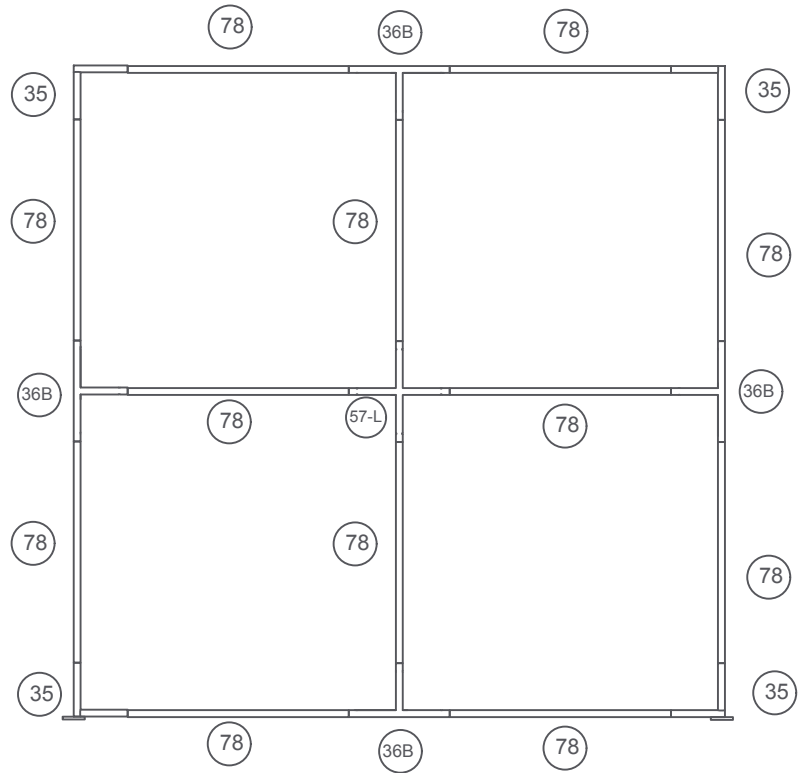

**WAVELINE®**  
WLM 2000S square

WLM-2000SS

| 10'w x 10'h Flat Waveline |                  |
|---------------------------|------------------|
| Qty.                      | Part Number      |
| 4                         | WLM#35           |
| 1                         | WLM#57-L         |
| 4                         | WLM#36B          |
| 12                        | WLM#78           |
| 2                         | WLM#22X          |
| 2                         | WLM#23           |
| 1                         | BGO-Fabric L bag |