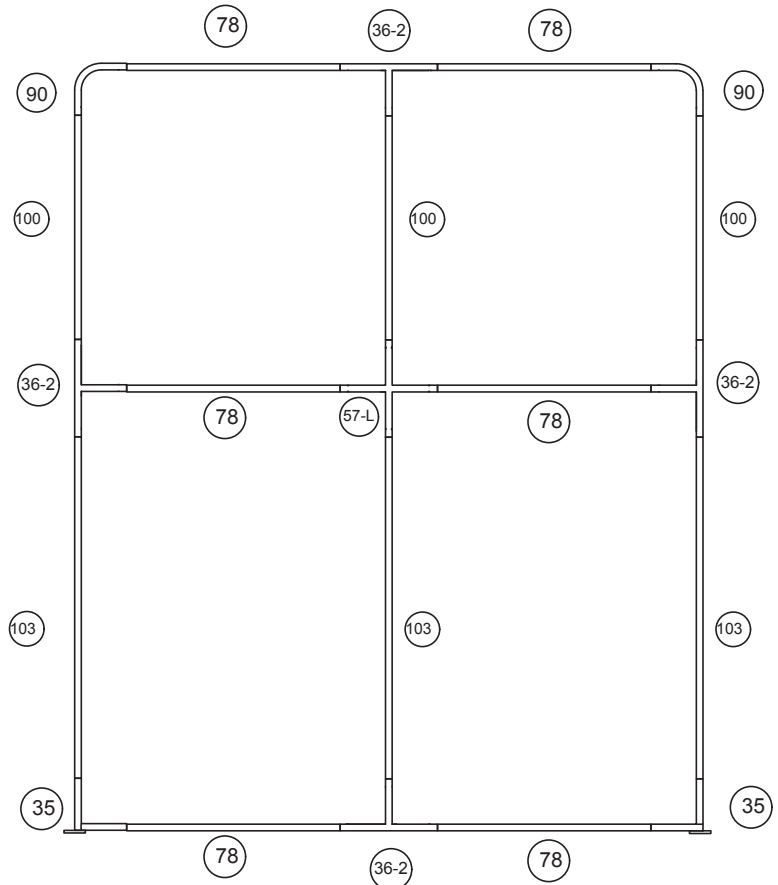

**WAVELINE®**  
WLM 2000T round

WLM-2000T

10'w x 12'h Flat Waveline	
Qty.	Part Number
2	WLM#35
2	WLM#90
3	WLM#100
3	WLM#103
4	WLM#36-2
6	WLM#78
1	WLM#057-L
2	WLM#67
2	WLM#23
1	BGO-Fabric L bag