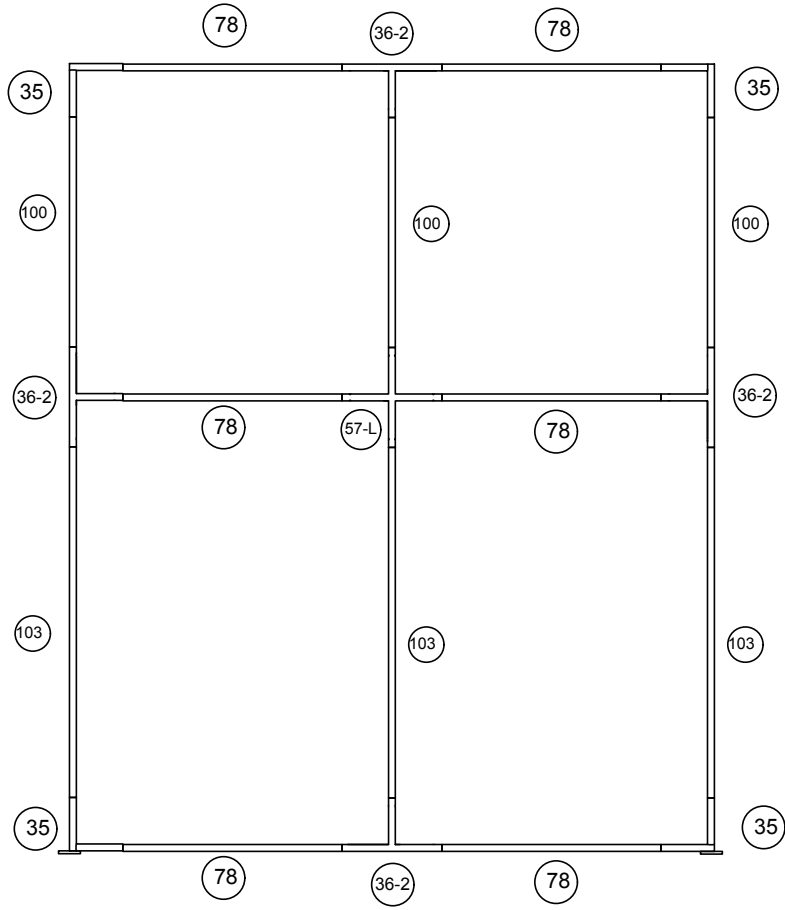

**WAVELINE®**  
WLM 2000T square

**WLM-2000TS**

10'w x 12'h Flat Waveline	
Qty.	Part Number
4	WLM#35
3	WLM#100
3	WLM#103
4	WLM#36-2
6	WLM#78
1	WLM#057-L
2	WLM#67
2	WLM#23
1	BGO-Fabric L bag