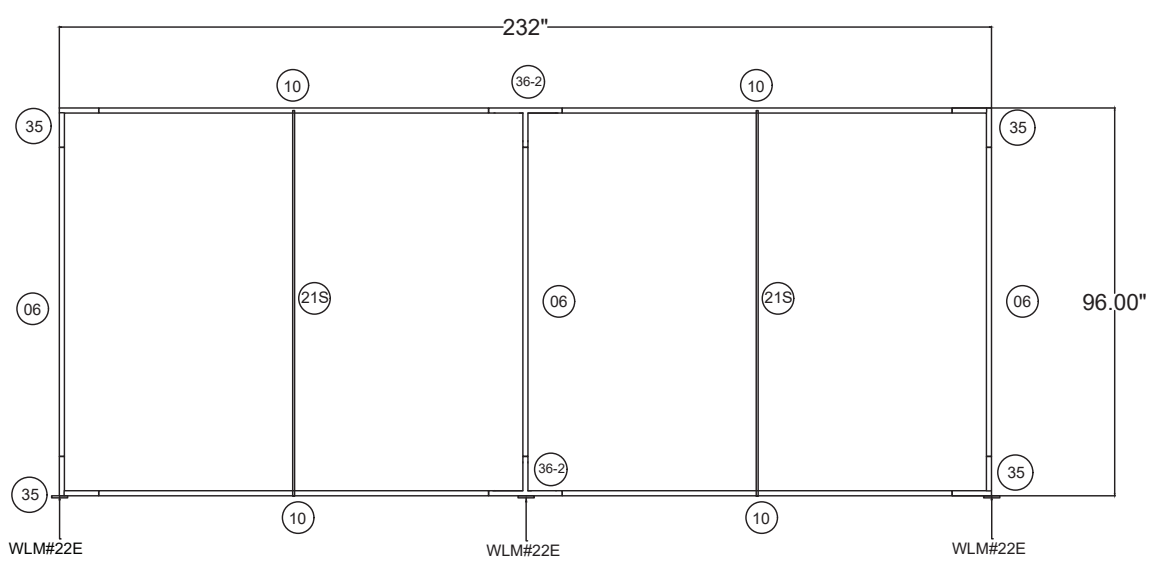

WAVELINE®

WLM 2000W Square

WLM-2000WS

20'w x 8'h Flat WaveLine WLM-2000WS	
Qty.	Part Number
4	WLM#35
2	WLM#36-2
4	WLM#10
3	WLM#06
2	WLM#21S
3	WLM#22E
3	WLM#23
1	BGO-Fabric L bag