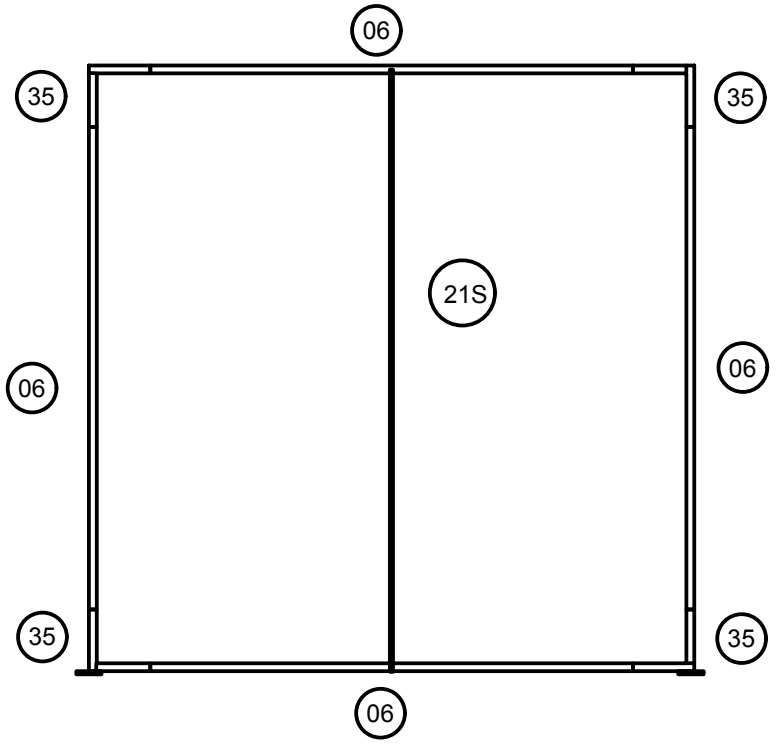

WAVELINE®
WLM 2000X square

WLM-2000XS

8'w x 8'h Flat Waveline	
Qty.	Part Number
4	WLM#35
1	WLM#21S
4	WLM#06
2	WLM#22E
2	WLM#23
1	BGO-Fabric L bag