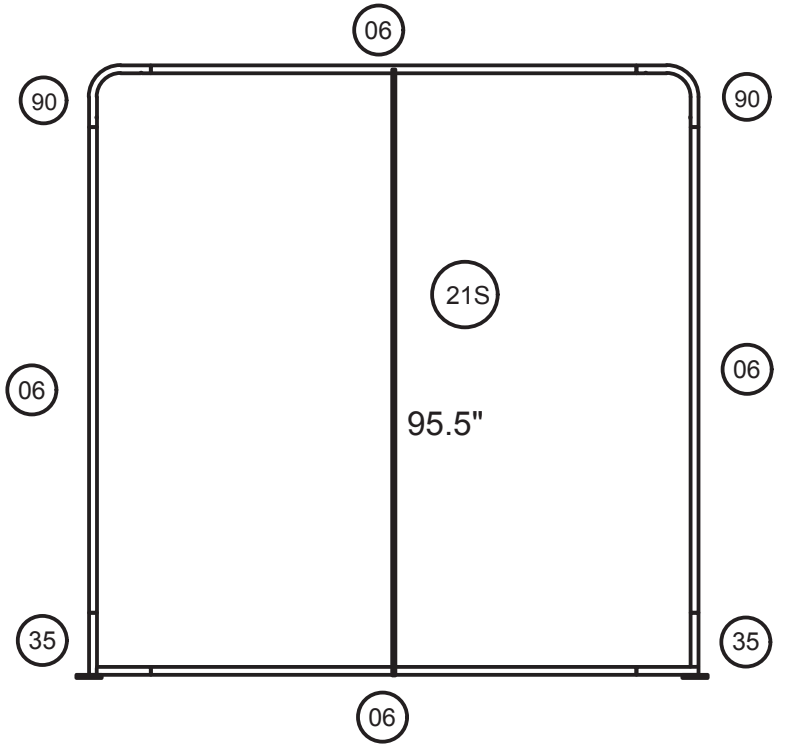

WAVELINE®
WLM 2000X round

WLM-2000X

8'w x 8'h Flat Waveline	
Qty.	Part Number
2	WLM#35
2	WLM#90
1	WLM#21S
4	WLM#06
2	WLM#22E
2	WLM#23
1	BGO-Fabric L bag