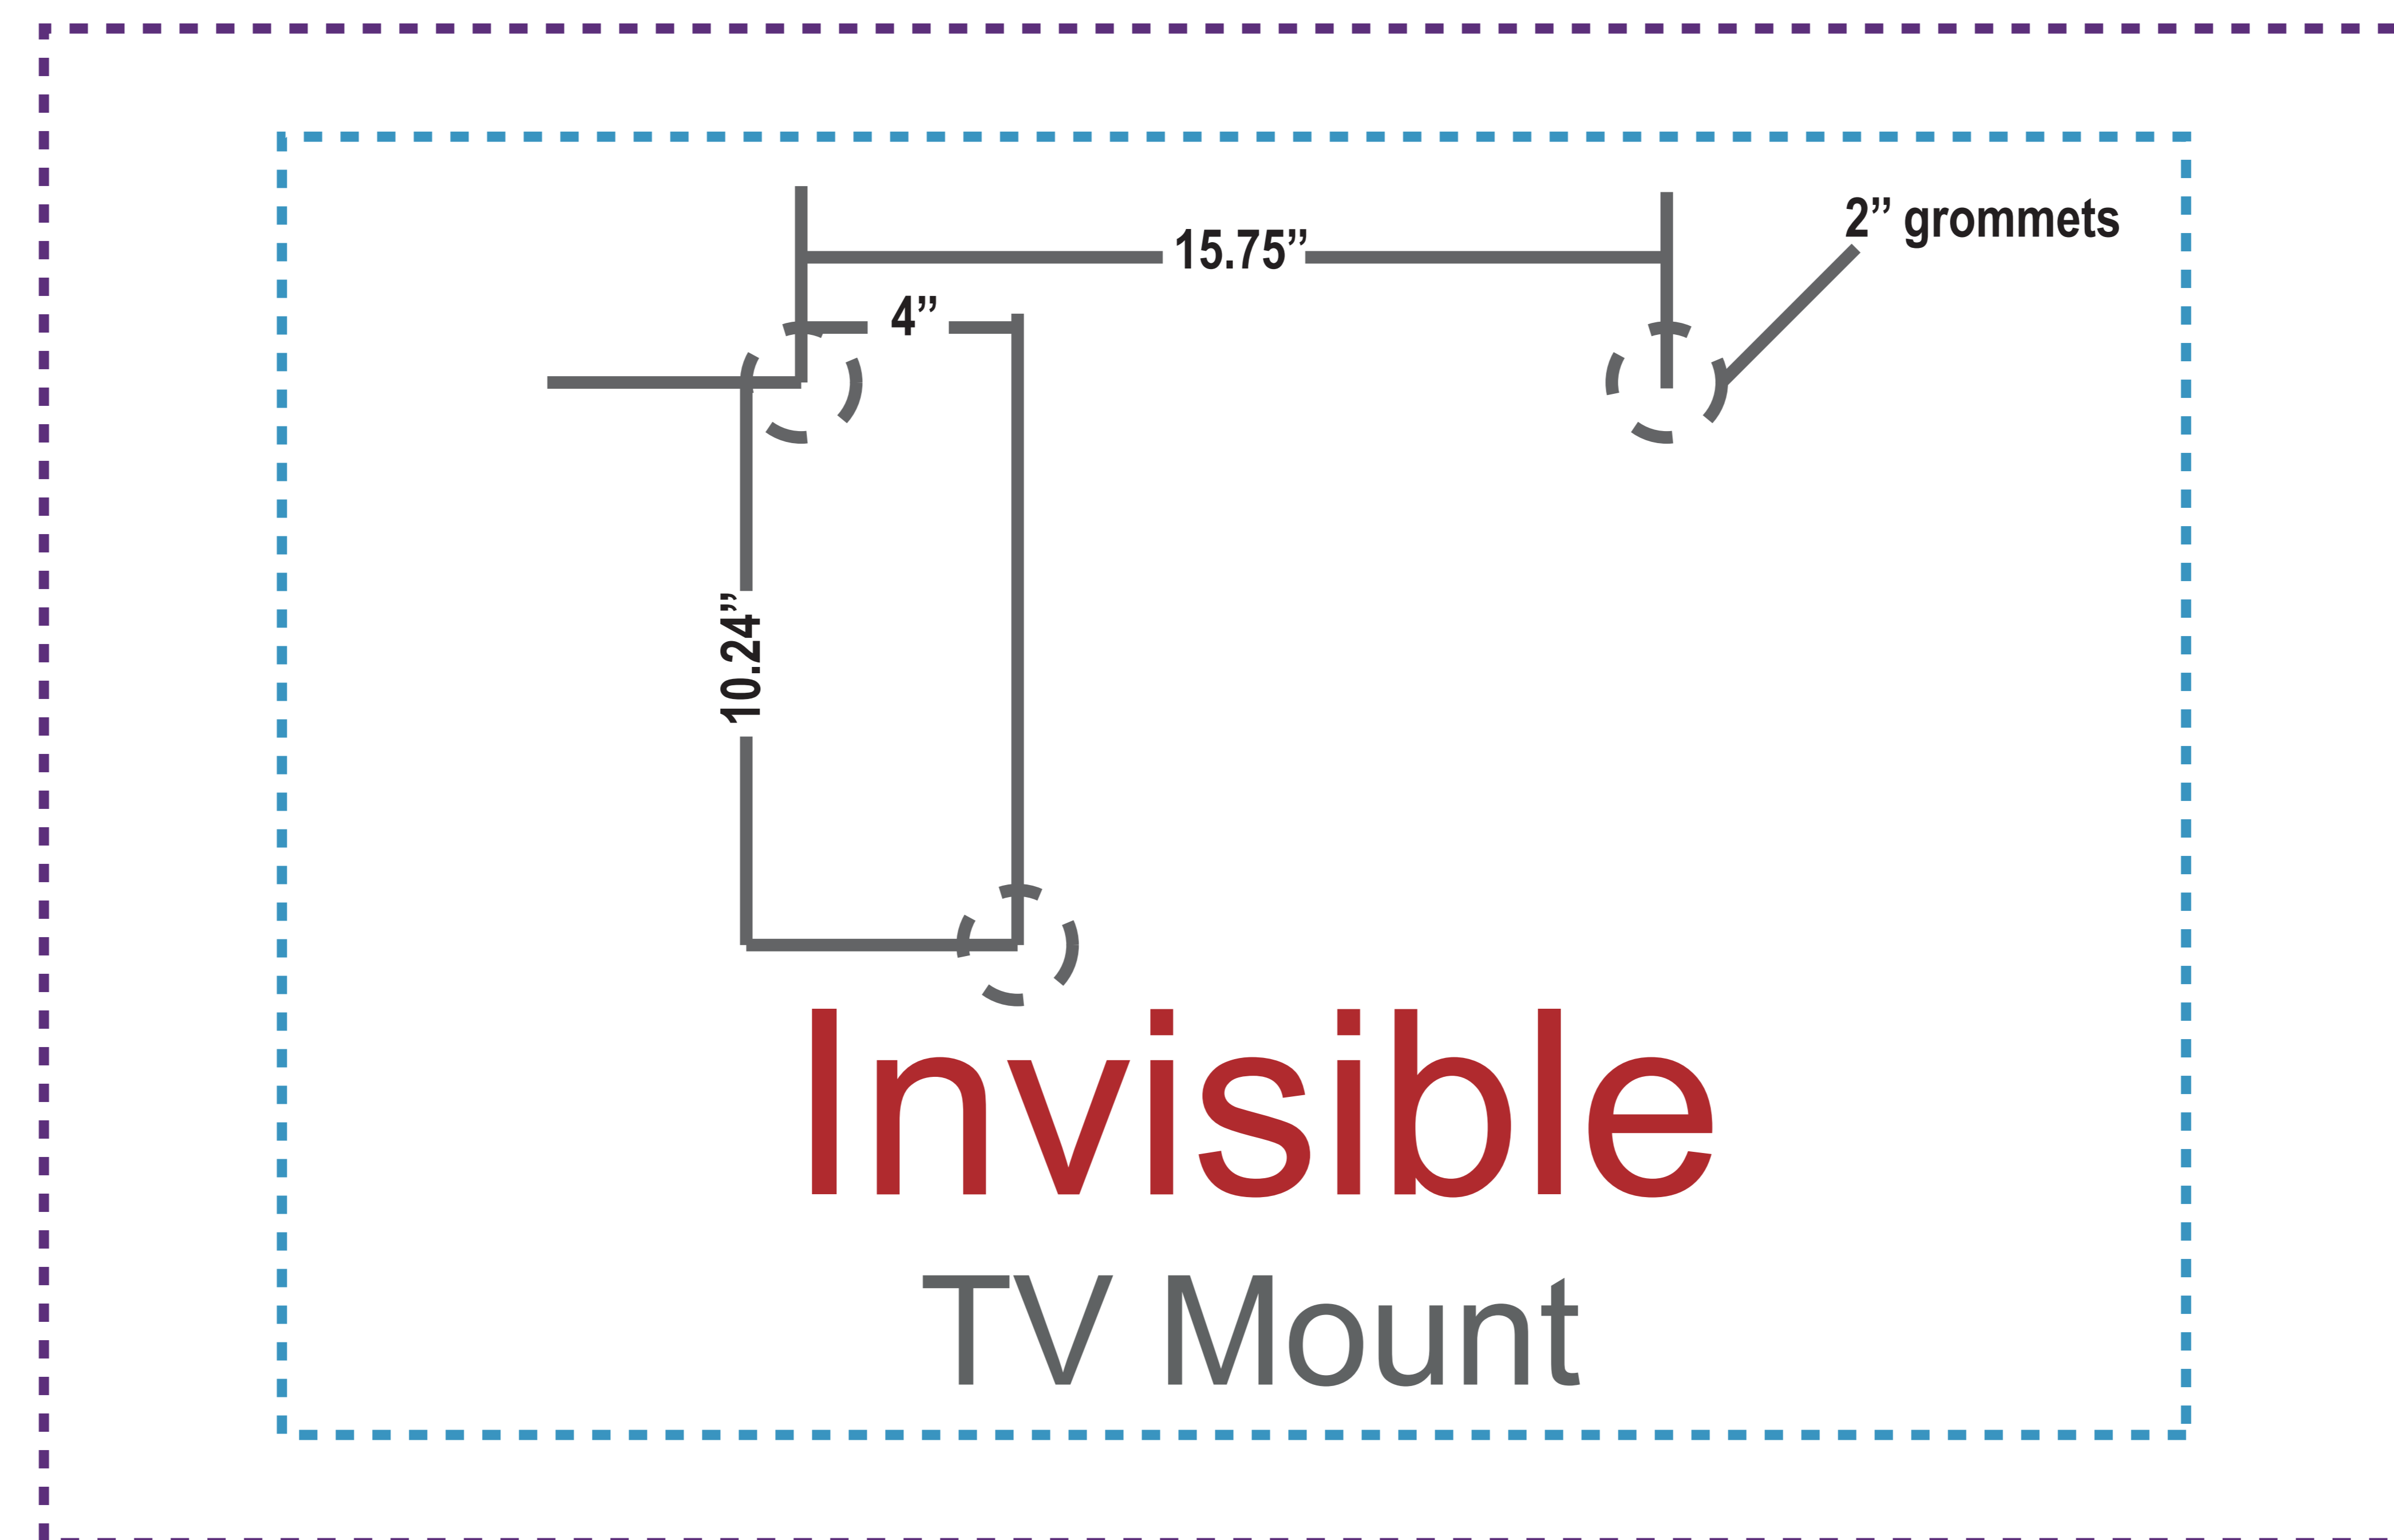

WLM-2011B

Graphic Size
2792mm w x 356mm h
(110" w x 14" h)

Keep text and important images
inside green area.

Graphic Size with Bleed
2892mm w x 416mm h
(113.9" w x 16" h)

WLM-2000F

Tension Fabric Wall Display

Graphic Size
2950mm w x 2260mm h(116.2" w x 88.9" h)

Keep text and important images
inside of green line.

Graphic Size with Bleed
3050mm w x 2320mm h(120" w x 91.3" h)

TV Mount

Keep text and important images
Outside of purple or blue line.

32" TV Area
34.6" w x 23.6" h

40" TV Area
43.3" w x 27.6" h
Top view

- CMYK color
- Resolutions must be 72-125 ppi
- All fonts must be created to outlines
- Embed all images in final document
- Save final document as PDF for print

50% SCALE