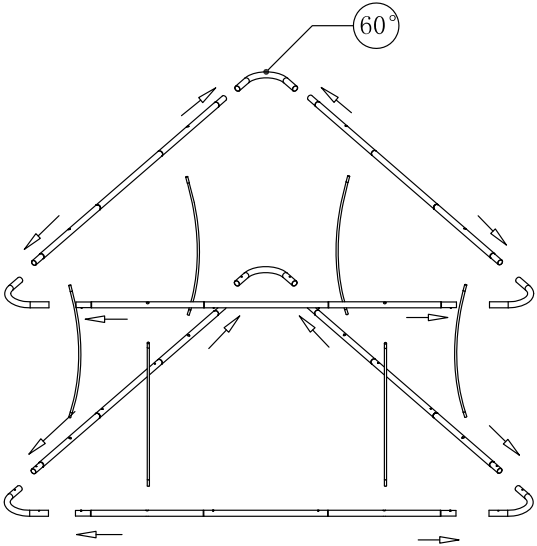

BLIMP-H-BE8

Hardware					Graphics		Accessories			Shipping Case			Option			
BLIMP-H-BE8	1		OF-P-BG400M 31\"Lx12\"Wx11\"H	1		Single or Double-sided					CA900					
Vertical Poles						None					CA500					
24\" 32\" 36\" 42\" 48\"	6					Complete										
(Circle Height)						Split-ship										
BLIMP-P-Cab2153	1															
No.	Quantity	Confirm	No.	Quantity	Confirm	Confirm	No.	Quantity	Confirm	No.	Quantity	Confirm	No.	Quantity	Confirm	

BLIMP-H-BE10

Hardware					Graphics		Accessories			Shipping Case			Option		
BLIMP-H-BE10	1		OF-P-BG400M 31"Lx12"Wx11"H	1		Single or Double-sided				CA900					
Vertical Poles						None				CA500					
24" 32" 36" 42" 48"	6					Complete									
(Circle Height)						Split-ship									
BLIMP-P-Cab2223	1														
No.	Quantity	Confirm	No.	Quantity	Confirm	Confirm	No.	Quantity	Confirm	No.	Quantity	Confirm	No.	Quantity	Confirm

BLIMP-H-BE12

Hardware						Graphics		Accessories				Shipping Case			Option		
BLIMP-H-BE12	1		OF-P-BG400L 31"Lx17"Wx11"H	1		Single or Double-sided						CA900					
Vertical Poles						None						CA500					
24" 32" 36" 42" 48"	6					Complete											
(Circle Height)						Split-ship											
BLIMP-P-Cab2223	1																
No.	Quantity	Confirm	No.	Quantity	Confirm		Confirm	No.	Quantity	Confirm	No.	Quantity	Confirm	No.	Quantity	Confirm	