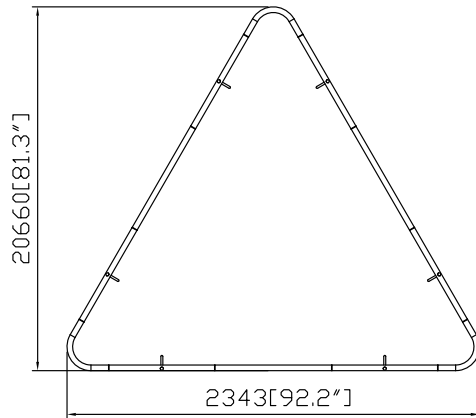

BLIMP-H-BE8

Hardware					Graphics		Accessories			Shipping Case			Option			
BLIMP-H-BE8	1		OF-P-BG400M 31\"Lx12\"Wx11\"H	1		Single or Double-sided					CA900					
Vertical Poles						None					CA500					
24\" 32\" 36\" 42\" 48\"	6					Complete										
(Circle Height)						Split-ship										
BLIMP-P-Cab2153	1															
No.	Quantity	Confirm	No.	Quantity	Confirm	Confirm	No.	Quantity	Confirm	No.	Quantity	Confirm	No.	Quantity	Confirm	

BLIMP-H-BE10

Hardware					Graphics		Accessories			Shipping Case			Option		
BLIMP-H-BE10	1		OF-P-BG400M 31"Lx12"Wx11"H	1		Single or Double-sided				CA900					
Vertical Poles						None				CA500					
24" 32" 36" 42" 48"	6					Complete									
(Circle Height)						Split-ship									
BLIMP-P-Cab2223	1														
No.	Quantity	Confirm	No.	Quantity	Confirm	Confirm	No.	Quantity	Confirm	No.	Quantity	Confirm	No.	Quantity	Confirm

BLIMP-H-BE12

Hardware						Graphics		Accessories				Shipping Case			Option		
BLIMP-H-BE12	1		OF-P-BG400L 31"Lx17"Wx11"H	1		Single or Double-sided						CA900					
Vertical Poles						None						CA500					
24" 32" 36" 42" 48"	6					Complete											
(Circle Height)						Split-ship											
BLIMP-P-Cab2223	1																
No.	Quantity	Confirm	No.	Quantity	Confirm		Confirm	No.	Quantity	Confirm	No.	Quantity	Confirm	No.	Quantity	Confirm	