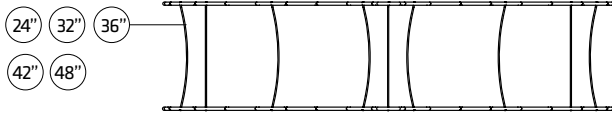

BLIMP-H-BE15

Hardware						Graphics		Accessories				Shipping Case			Option						
BLIMP-H-BE15	1		OF-P-BG400XL 32"Lx20"Wx15"H	1		Single or Double-sided						CA900									
Vertical Poles	12					None						CA500									
24" 32" 36" 42" 48"						Complete															
(Circle Height)						Split-ship															
BLIMP-P-Cab2263	1																				
No.	Quantity	Confirm	No.	Quantity	Confirm		Confirm	No.	Quantity	Confirm	No.	Quantity	Confirm	No.	Quantity	Confirm