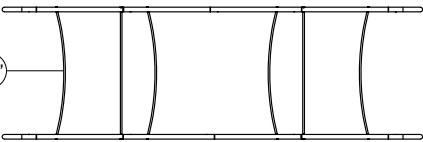

BLIMP-H-BE8

Hardware					Graphics		Accessories			Shipping Case			Option			
BLIMP-H-BE8	1		OF-P-BG400M 31\"Lx12\"Wx11\"H	1		Single or Double-sided					CA900					
Vertical Poles						None					CA500					
24\" 32\" 36\" 42\" 48\"	6					Complete										
(Circle Height)						Split-ship										
BLIMP-P-Cab2153	1															
No.	Quantity	Confirm	No.	Quantity	Confirm	Confirm	No.	Quantity	Confirm	No.	Quantity	Confirm	No.	Quantity	Confirm	

BLIMP-H-BE10

Hardware					Graphics		Accessories			Shipping Case			Option		
BLIMP-H-BE10	1		OF-P-BG400M 31"Lx12"Wx11"H	1		Single or Double-sided				CA900					
Vertical Poles						None				CA500					
24" 32" 36" 42" 48"	6					Complete									
(Circle Height)						Split-ship									
BLIMP-P-Cab2223	1														
No.	Quantity	Confirm	No.	Quantity	Confirm	Confirm	No.	Quantity	Confirm	No.	Quantity	Confirm	No.	Quantity	Confirm

BLIMP-H-BE12

Hardware						Graphics		Accessories				Shipping Case			Option		
BLIMP-H-BE12	1		OF-P-BG400L 31"Lx17"Wx11"H	1		Single or Double-sided						CA900					
Vertical Poles						None						CA500					
24" 32" 36" 42" 48"	6					Complete											
(Circle Height)						Split-ship											
BLIMP-P-Cab2223	1																
No.	Quantity	Confirm	No.	Quantity	Confirm		Confirm	No.	Quantity	Confirm	No.	Quantity	Confirm	No.	Quantity	Confirm	

BLIMP-H-BE15

Hardware						Graphics		Accessories				Shipping Case			Option					
BLIMP-H-BE15	1		OF-P-BG400XL 32"Lx20"Wx15"H	1		Single or Double-sided						CA900								
Vertical Poles	12					None						CA500								
24" 32" 36" 42" 48"						Complete														
(Circle Height)						Split-ship														
BLIMP-P-Cab2263	1																			
No.	Quantity	Confirm	No.	Quantity	Confirm		Confirm	No.	Quantity	Confirm	No.	Quantity	Confirm	No.	Quantity	Confirm				