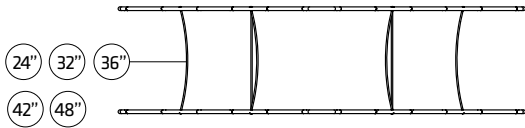

BLIMP-H-BE8

Hardware					Graphics		Accessories			Shipping Case			Option			
BLIMP-H-BE8	1		OF-P-BG400M 31\"Lx12\"Wx11\"H	1		Single or Double-sided					CA900					
Vertical Poles						None					CA500					
24\" 32\" 36\" 42\" 48\"	6					Complete										
(Circle Height)						Split-ship										
BLIMP-P-Cab2153	1															
No.	Quantity	Confirm	No.	Quantity	Confirm	Confirm	No.	Quantity	Confirm	No.	Quantity	Confirm	No.	Quantity	Confirm	

BLIMP-H-BE10

Hardware					Graphics		Accessories			Shipping Case			Option		
BLIMP-H-BE10	1		OF-P-BG400M 31"Lx12"Wx11"H	1		Single or Double-sided				CA900					
Vertical Poles						None				CA500					
24" 32" 36" 42" 48"	6					Complete									
(Circle Height)						Split-ship									
BLIMP-P-Cab2223	1														
No.	Quantity	Confirm	No.	Quantity	Confirm	Confirm	No.	Quantity	Confirm	No.	Quantity	Confirm	No.	Quantity	Confirm

BLIMP-H-BE12

Hardware						Graphics		Accessories				Shipping Case			Option		
BLIMP-H-BE12	1		OF-P-BG400L 31"Lx17"Wx11"H	1		Single or Double-sided						CA900					
Vertical Poles						None						CA500					
24" 32" 36" 42" 48"	6					Complete											
(Circle Height)						Split-ship											
BLIMP-P-Cab2223	1																
No.	Quantity	Confirm	No.	Quantity	Confirm		Confirm	No.	Quantity	Confirm	No.	Quantity	Confirm	No.	Quantity	Confirm	