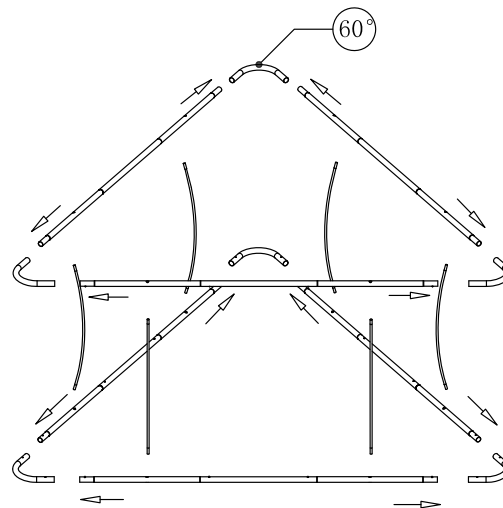

BLIMP-H-BE8

Hardware					Graphics		Accessories			Shipping Case			Option			
BLIMP-H-BE8	1		OF-P-BG400M 31\"Lx12\"Wx11\"H	1		Single or Double-sided					CA900					
Vertical Poles						None					CA500					
24\" 32\" 36\" 42\" 48\"	6					Complete										
(Circle Height)						Split-ship										
BLIMP-P-Cab2153	1															
No.	Quantity	Confirm	No.	Quantity	Confirm	Confirm	No.	Quantity	Confirm	No.	Quantity	Confirm	No.	Quantity	Confirm	

BLIMP-H-BE10

Hardware					Graphics		Accessories			Shipping Case			Option		
BLIMP-H-BE10	1		OF-P-BG400M 31"Lx12"Wx11"H	1		Single or Double-sided				CA900					
Vertical Poles						None				CA500					
24" 32" 36" 42" 48"	6					Complete									
(Circle Height)						Split-ship									
BLIMP-P-Cab2223	1														
No.	Quantity	Confirm	No.	Quantity	Confirm	Confirm	No.	Quantity	Confirm	No.	Quantity	Confirm	No.	Quantity	Confirm

BLIMP-H-BE12

Hardware						Graphics		Accessories				Shipping Case			Option		
BLIMP-H-BE12	1		OF-P-BG400L 31"Lx17"Wx11"H	1		Single or Double-sided						CA900					
Vertical Poles						None						CA500					
24" 32" 36" 42" 48"	6					Complete											
(Circle Height)						Split-ship											
BLIMP-P-Cab2223	1																
No.	Quantity	Confirm	No.	Quantity	Confirm		Confirm	No.	Quantity	Confirm	No.	Quantity	Confirm	No.	Quantity	Confirm	