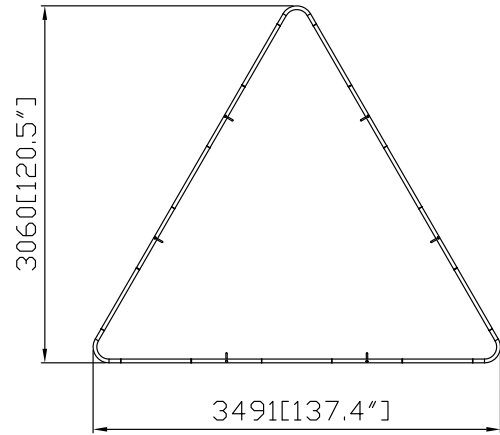

BLIMP-H-BE12

Hardware						Graphics		Accessories				Shipping Case			Option		
BLIMP-H-BE12	1		OF-P-BG400L 31"Lx17"Wx11"H	1		Single or Double-sided						CA900					
Vertical Poles						None						CA500					
24" 32" 36" 42" 48"	6					Complete											
(Circle Height)						Split-ship											
BLIMP-P-Cab2223	1																
No.	Quantity	Confirm	No.	Quantity	Confirm		Confirm	No.	Quantity	Confirm	No.	Quantity	Confirm	No.	Quantity	Confirm