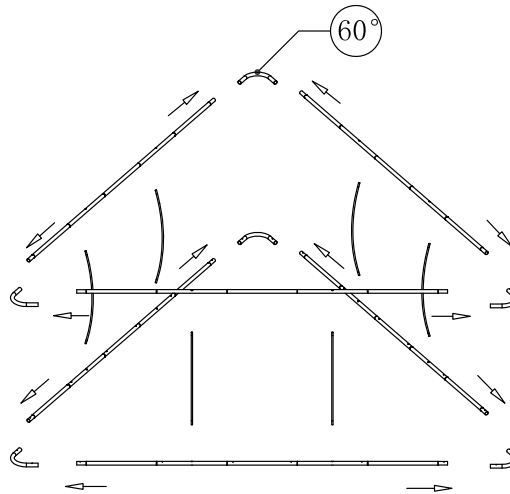

BLIMP-H-BE8

Hardware					Graphics		Accessories			Shipping Case			Option			
BLIMP-H-BE8	1		OF-P-BG400M 31\"Lx12\"Wx11\"H	1		Single or Double-sided					CA900					
Vertical Poles						None					CA500					
24\" 32\" 36\" 42\" 48\"	6					Complete										
(Circle Height)						Split-ship										
BLIMP-P-Cab2153	1															
No.	Quantity	Confirm	No.	Quantity	Confirm	Confirm	No.	Quantity	Confirm	No.	Quantity	Confirm	No.	Quantity	Confirm	

BLIMP-H-BE10

Hardware					Graphics		Accessories			Shipping Case			Option		
BLIMP-H-BE10	1		OF-P-BG400M 31"Lx12"Wx11"H	1		Single or Double-sided				CA900					
Vertical Poles						None				CA500					
24" 32" 36" 42" 48"	6					Complete									
(Circle Height)						Split-ship									
BLIMP-P-Cab2223	1														
No.	Quantity	Confirm	No.	Quantity	Confirm	Confirm	No.	Quantity	Confirm	No.	Quantity	Confirm	No.	Quantity	Confirm

BLIMP-H-BE12

Hardware						Graphics		Accessories				Shipping Case			Option		
BLIMP-H-BE12	1		OF-P-BG400L 31"Lx17"Wx11"H	1		Single or Double-sided						CA900					
Vertical Poles						None						CA500					
24" 32" 36" 42" 48"	6					Complete											
(Circle Height)						Split-ship											
BLIMP-P-Cab2223	1																
No.	Quantity	Confirm	No.	Quantity	Confirm		Confirm	No.	Quantity	Confirm	No.	Quantity	Confirm	No.	Quantity	Confirm	