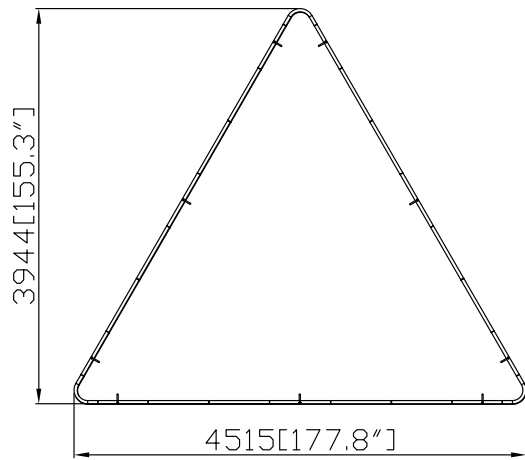

BLIMP-H-BE15

Hardware						Graphics		Accessories				Shipping Case			Option						
BLIMP-H-BE15	1		OF-P-BG400XL 32"Lx20"Wx15"H	1		Single or Double-sided						CA900									
Vertical Poles	12					None						CA500									
24" 32" 36" 42" 48"						Complete															
(Circle Height)						Split-ship															
BLIMP-P-Cab2263	1																				
No.	Quantity	Confirm	No.	Quantity	Confirm		Confirm	No.	Quantity	Confirm	No.	Quantity	Confirm	No.	Quantity	Confirm