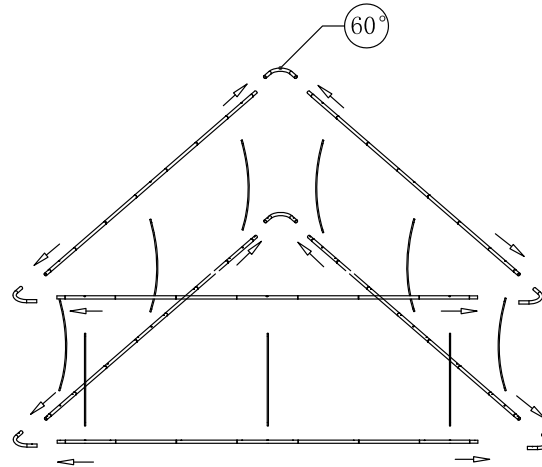

BLIMP-H-BE15

Hardware						Graphics		Accessories				Shipping Case			Option						
BLIMP-H-BE15	1		OF-P-BG400XL 32"Lx20"Wx15"H	1		Single or Double-sided						CA900									
Vertical Poles	12					None						CA500									
24" 32" 36" 42" 48"						Complete															
(Circle Height)						Split-ship															
BLIMP-P-Cab2263	1																				
No.	Quantity	Confirm	No.	Quantity	Confirm		Confirm	No.	Quantity	Confirm	No.	Quantity	Confirm	No.	Quantity	Confirm