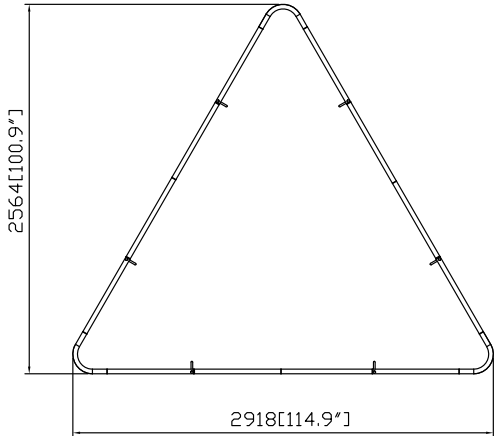

BLIMP-H-BE8

Hardware					Graphics		Accessories			Shipping Case			Option			
BLIMP-H-BE8	1		OF-P-BG400M 31\"Lx12\"Wx11\"H	1		Single or Double-sided					CA900					
Vertical Poles						None					CA500					
24\" 32\" 36\" 42\" 48\"	6					Complete										
(Circle Height)						Split-ship										
BLIMP-P-Cab2153	1															
No.	Quantity	Confirm	No.	Quantity	Confirm	Confirm	No.	Quantity	Confirm	No.	Quantity	Confirm	No.	Quantity	Confirm	

BLIMP-H-BE10

Hardware					Graphics		Accessories			Shipping Case			Option		
BLIMP-H-BE10	1		OF-P-BG400M 31"Lx12"Wx11"H	1		Single or Double-sided				CA900					
Vertical Poles						None				CA500					
24" 32" 36" 42" 48"	6					Complete									
(Circle Height)						Split-ship									
BLIMP-P-Cab2223	1														
No.	Quantity	Confirm	No.	Quantity	Confirm	Confirm	No.	Quantity	Confirm	No.	Quantity	Confirm	No.	Quantity	Confirm