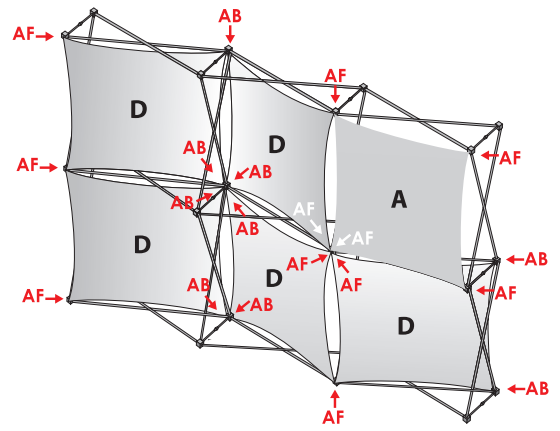

Customer Name  
 3DSNAP3X2-KIT3  
 00/00/0000

Our 3D Snap Displays use a STRETCH style fabric.  
 Distortion of the skin when installed is considered normal.

GRAPHIC SHOWN AT APROX. 6% SCALE

— Display Trim Edge      - - - - - Recommended Safe Area  
*Fastest area with best reproduction of logos / text / important elements.*

## 3D Snap - Skin D

Graphic Size with Bleed  
30.5"w x 28"h

Graphic Trim Size  
29.5"w x 27"h

## 3D Snap - Skin A

Graphic Size with Bleed  
28.5"w x 28.5"h

Graphic Trim Size  
27.5"w x 27.5"h

**EXTEND IMAGE TO THE  
EDGE OF THE ARTBOARD**

— Trim Line

— Recommended safe area for  
text / logos / important images

### TEMPLATE AT 1:1 SCALE

Convert Text to Outlines

Embed All Images 75dpi - 150dpi  
(for 75dpi - 150dpi final output)

CMYK Color

**All tension graphics have some amount of distortion, design with this intention.  
Graphic elements located outside of the safe area are at risk of being extremely distorted or cut off.**