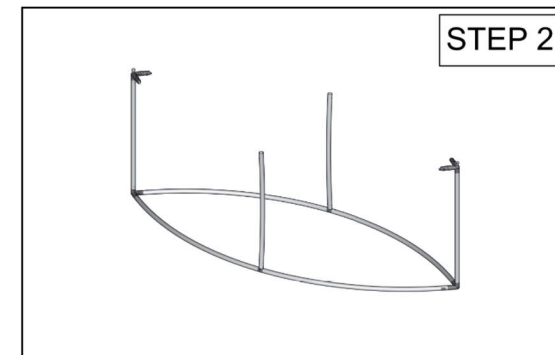

SET UP INSTRUCTIONS:

1. CONNECT BOTTOM AND TOP TUBES FOLLOWING THE LABELS
2. CONNECT SIDE TUBES
3. CLEAN THE FRAME AND PLACE THEM ON CLEAN PLACE
4. CAREFULLY REMOVE FABRIC COVER FROM BAG
5. PLACE COVER AROUND THE BOTTOM OF THE FRAME
6. PULL COVER CAREFULLY UP TO THE TOP
7. CLOSE ALL ZIPPERS
8. ADJUST FABRIC AROUND THE FRAME
9. CONNECT CABLE HARNESS TO THE EYEBOLTS
10. COMPLETELY TIGHTEN THREADED CONNECTORS

BREAK DOWN INSTRUCTIONS:

REVERSE SET-UP STEPS TO BREAKDOWN FRAME

FABRIC CARE INSTRUCTIONS:

1. UNZIP COVER ZIPPERS
2. CAREFULLY REMOVE FABRIC COVER
3. CLOSE ALL ZIPPERS
4. FOLD OR ROLL NEATLY
5. PLACE FABRIC IN COVER BAG