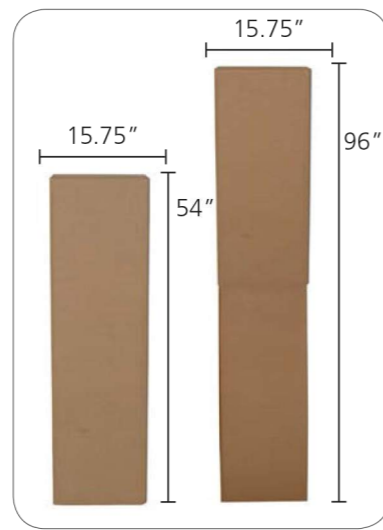

Frame

Single sided graphic

Double sided graphic

30mm tube push-button connector

50mm tube spigot connector

Hanging Structure standard box

OCE Expandable Display Case - Available as an upgrade

features and benefits:

- Football hanging structures come in 8', 10', 12', 14', 16', 18' & 20' width configurations at varying heights of 2', 3', 4', 5' & 6'
- Shapes 12' width and under are constructed with 30mm (1^{1/8}") tubes and push-button connectors for simple assembly
- Shapes 14' width and over are constructed with 50mm (2") tubes and internal expanding spigot connectors for unmatched structural integrity
- Engineer certified (structural engineer certificate available upon request)
- Zippered pillowcase fabric graphic options include: unprinted (white and black), single-sided (outer panel printed only) and double-sided (inner and outer panels printed)
- All pillowcase graphics come standard with opaque liner
- Comes standard with hanging hardware, bags and heavy-duty shipping and storage box(es)
- OCE Expandable rugged molded shipping cases available as an upgrade
- Collapses to a fraction of its size
- Easy to store and ship
- Quick to set up

dimensions:

Hardware can be found on page 2

Graphic dimensions can be found in the graphic templates, which can be viewed at www.exhibitors-handbook.com/graphic-templates

Graphic Material:

5 oz. Soft Knit Dye-sublimated zipper pillowcase fabric

FTB-8' WIDTH

HEIGHT	HARDWARE CODE	# OF BOXES OR CASES	UNPRINTED GRAPHIC CODE	SINGLE-SIDED GRAPHIC CODE	OUTER GRAPHIC SPECS	DOUBLE-SIDED GRAPHIC CODE	INSIDE GRAPHIC SPECS
2'	FTB-0802	1	FTB-0802-U	FTB-0802-G	105.9"W X 24"H	FTB-0802-GDBL	101.6"W X 24"H
3'	FTB-0803	1	FTB-0803-U	FTB-0803-G	105.9"W X 36"H	FTB-0803-GDBL	101.6"W X 36"H
4'	FTB-0804	1	FTB-0804-U	FTB-0804-G	105.9"W X 48"H	FTB-0804-GDBL	101.6"W X 48"H
5'	FTB-0805	1	FTB-0805-U	FTB-0805-G	105.9"W X 60"H	FTB-0805-GDBL	101.6"W X 60"H
6'	FTB-0806	1	FTB-0806-U	FTB-0806-G	105.9"W X 72"H	FTB-0806-GDBL	101.6"W X 72"H