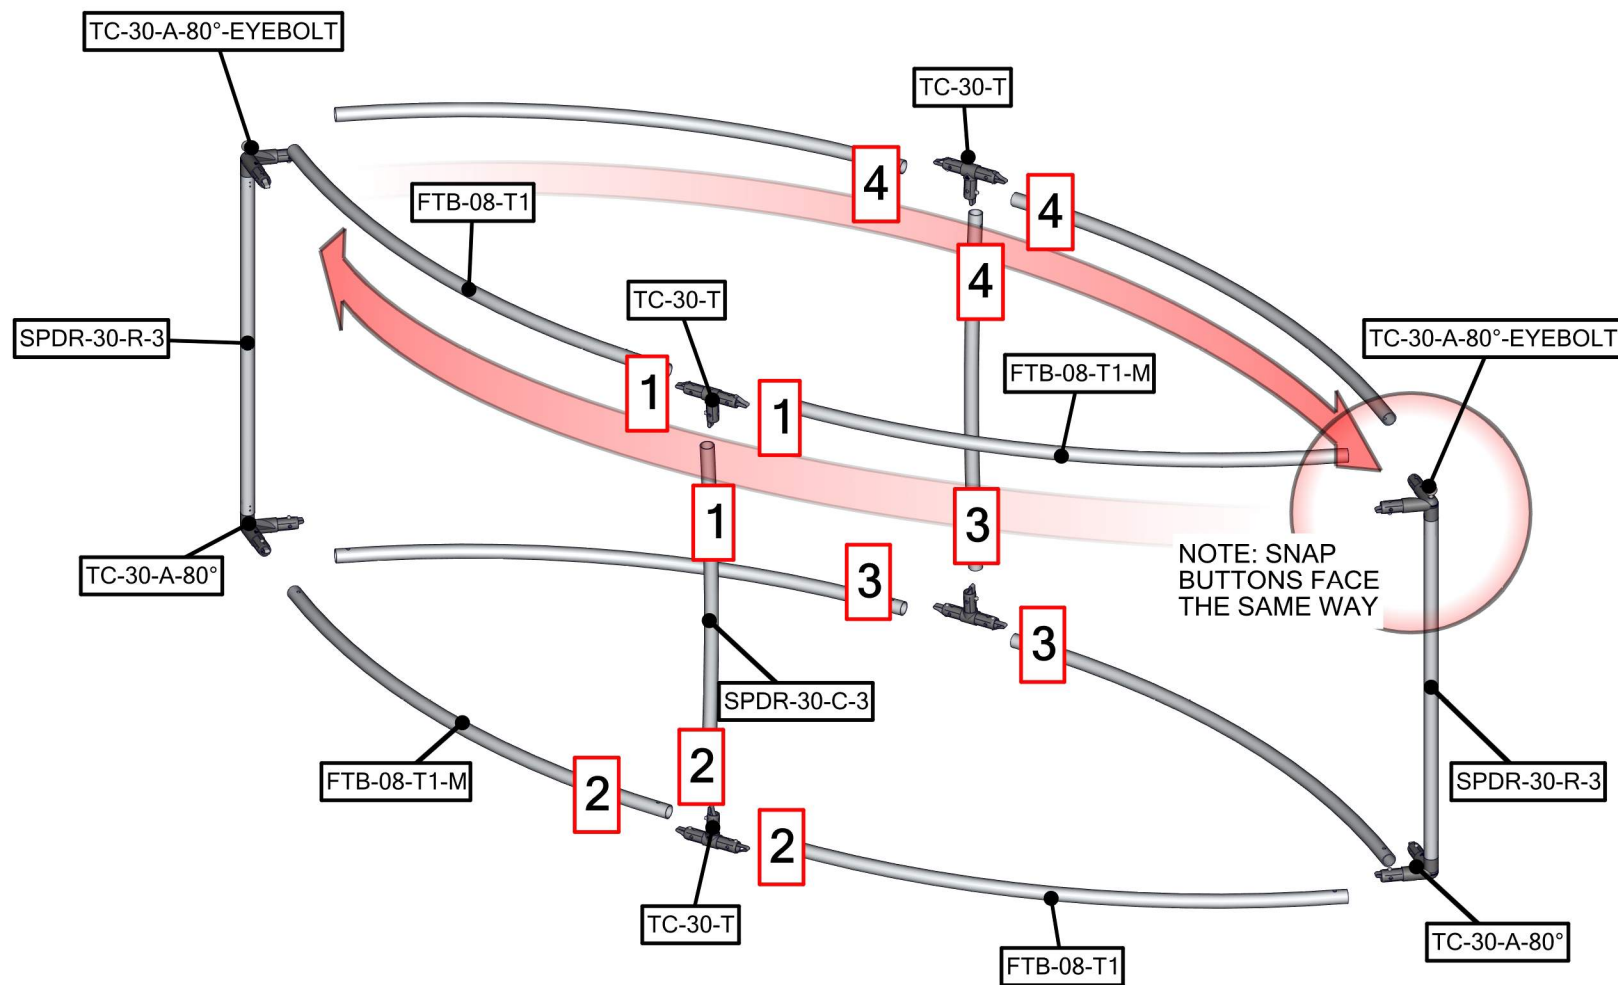

Unprinted graphic
black & white options

Single sided graphic

Double sided graphic

*ALL GRAPHIC SIZES NOTED ARE FINISHED SIZES AND DO NOT INCLUDE REQUIRED BLEEDS. REFERENCE GRAPHIC TEMPLATES.

SET UP INSTRUCTIONS:

1. CONNECT BOTTOM AND TOP TUBES FOLLOWING THE LABELS
2. CONNECT SIDE TUBES
3. CLEAN THE FRAME AND PLACE THEM ON CLEAN PLACE
4. CAREFULLY REMOVE FABRIC COVER FROM BAG
5. PLACE COVER AROUND THE BOTTOM OF THE FRAME
6. PULL COVER CAREFULLY UP TO THE TOP
7. CLOSE ALL ZIPPERS
8. ADJUST FABRIC AROUND THE FRAME
9. CONNECT CABLE HARNESS TO THE EYEBOLTS
10. COMPLETELY TIGHTEN THREADED CONNECTORS

BREAK DOWN INSTRUCTIONS:

REVERSE SET-UP STEPS TO BREAKDOWN FRAME

FABRIC CARE INSTRUCTIONS:

1. UNZIP COVER ZIPPERS
2. CAREFULLY REMOVE FABRIC COVER
3. CLOSE ALL ZIPPERS
4. FOLD OR ROLL NEATLY
5. PLACE FABRIC IN COVER BAG