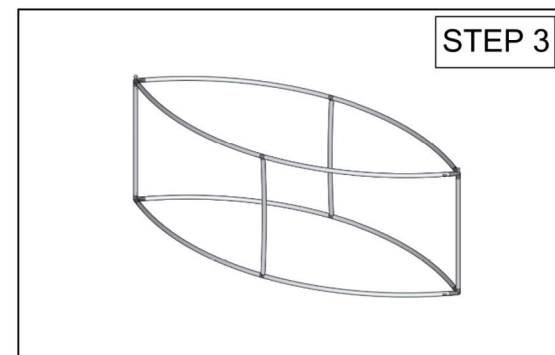

SET UP INSTRUCTIONS:

1. CONNECT BOTTOM AND TOP TUBES FOLLOWING THE LABELS
2. CONNECT SIDE TUBES
3. CLEAN THE FRAME AND PLACE THEM ON CLEAN PLACE
4. CAREFULLY REMOVE FABRIC COVER FROM BAG
5. PLACE COVER AROUND THE BOTTOM OF THE FRAME
6. PULL COVER CAREFULLY UP TO THE TOP
7. CLOSE ALL ZIPPERS
8. ADJUST FABRIC AROUND THE FRAME
9. CONNECT CABLE HARNESS TO THE EYEBOLTS
10. COMPLETELY TIGHTEN THREADED CONNECTORS

BREAK DOWN INSTRUCTIONS:

REVERSE SET-UP STEPS TO BREAKDOWN FRAME

FABRIC CARE INSTRUCTIONS:

1. UNZIP COVER ZIPPERS
2. CAREFULLY REMOVE FABRIC COVER
3. CLOSE ALL ZIPPERS
4. FOLD OR ROLL NEATLY
5. PLACE FABRIC IN COVER BAG