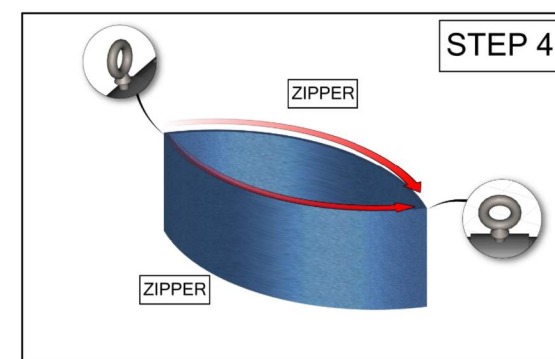

SET UP INSTRUCTIONS:

1. CONNECT BOTTOM AND TOP TUBES FOLLOWING THE LABELS
2. CONNECT SIDE TUBES
3. CLEAN THE FRAME AND PLACE THEM ON CLEAN PLACE
4. CAREFULLY REMOVE FABRIC COVER FROM BAG
5. PLACE COVER AROUND THE BOTTOM OF THE FRAME
6. PULL COVER CAREFULLY UP TO THE TOP
7. CLOSE ALL ZIPPERS
8. ADJUST FABRIC AROUND THE FRAME
9. CONNECT CABLE HARNESS TO THE EYEBOLTS
10. COMPLETELY TIGHTEN THREADED CONNECTORS

BREAK DOWN INSTRUCTIONS:

REVERSE SET-UP STEPS TO BREAKDOWN FRAME

FABRIC CARE INSTRUCTIONS:

1. UNZIP COVER ZIPPERS
2. CAREFULLY REMOVE FABRIC COVER
3. CLOSE ALL ZIPPERS
4. FOLD OR ROLL NEATLY
5. PLACE FABRIC IN COVER BAG