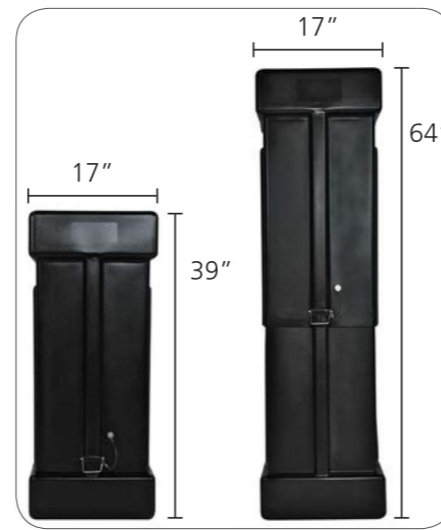

Frame

Single sided graphic

Double sided graphic

30mm tube push-button connector

50mm tube spigot connector

Hanging Structure standard box

OCE Expandable Display Case - Available as an upgrade

features and benefits:

- Football hanging structures come in 8', 10', 12', 14', 16', 18' & 20' width configurations at varying heights of 2', 3', 4', 5' & 6'
- Shapes 12' width and under are constructed with 30mm (1^{1/8}") tubes and push-button connectors for simple assembly
- Shapes 14' width and over are constructed with 50mm (2") tubes and internal expanding spigot connectors for unmatched structural integrity
- Engineer certified (structural engineer certificate available upon request)
- Zippered pillowcase fabric graphic options include: unprinted (white and black), single-sided (outer panel printed only) and double-sided (inner and outer panels printed)
- All pillowcase graphics come standard with opaque liner
- Comes standard with hanging hardware, bags and heavy-duty shipping and storage box(es)
- OCE Expandable rugged molded shipping cases available as an upgrade
- Collapses to a fraction of its size
- Easy to store and ship
- Quick to set up

FTB-8' WIDTH

HEIGHT	HARDWARE CODE	# OF BOXES OR CASES	UNPRINTED GRAPHIC CODE	SINGLE-SIDED GRAPHIC CODE	OUTER GRAPHIC SPECS	DOUBLE-SIDED GRAPHIC CODE	INSIDE GRAPHIC SPECS
2'	FTB-0802	1	FTB-0802-U	FTB-0802-G	105.9"W X 24"H	FTB-0802-GDBL	101.6"W X 24"H
3'	FTB-0803	1	FTB-0803-U	FTB-0803-G	105.9"W X 36"H	FTB-0803-GDBL	101.6"W X 36"H
4'	FTB-0804	1	FTB-0804-U	FTB-0804-G	105.9"W X 48"H	FTB-0804-GDBL	101.6"W X 48"H
5'	FTB-0805	1	FTB-0805-U	FTB-0805-G	105.9"W X 60"H	FTB-0805-GDBL	101.6"W X 60"H
6'	FTB-0806	1	FTB-0806-U	FTB-0806-G	105.9"W X 72"H	FTB-0806-GDBL	101.6"W X 72"H