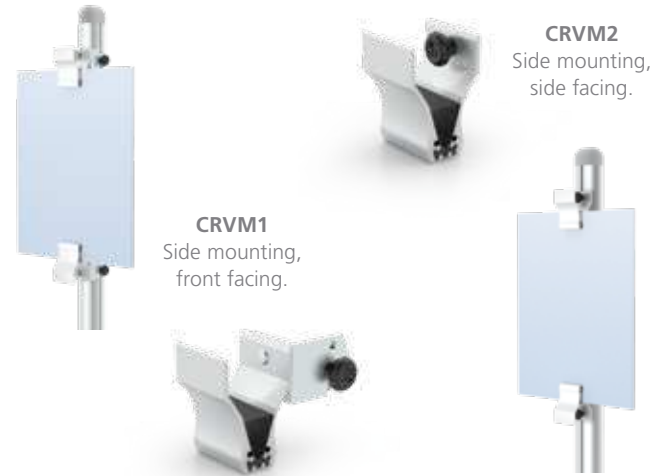

Catalog Holders
with Graphic Rods.

Lit. Holders &
Scroll Brackets.

SignPost Elements™

Panel Grippers

Frameless graphic attachment of rigid substrates.
Simply snap-in anywhere along upright.

Specify thickness:

SPPG-1	.020" - .125"
SPPG-2	.125" - .250"

-S Silver -B Black

SPPG
interlocking, 2 per.

Snap in then
slide together with
graphic between.

Aluminum Clamps

Beautiful satin anodized, rubber lined jaws,
strong binder spring, connector included.

CRVM1
Side mounting,
front facing.

CRVM2
Side mounting,
side facing.

Hanging J-Hook

Hang jewelry, hand bags, etc.
Puck connector included.

CRJH Hook

Graphic Clips

Snaps on, holds semi-rigid and
rigid graphics up to 1/8" thick.