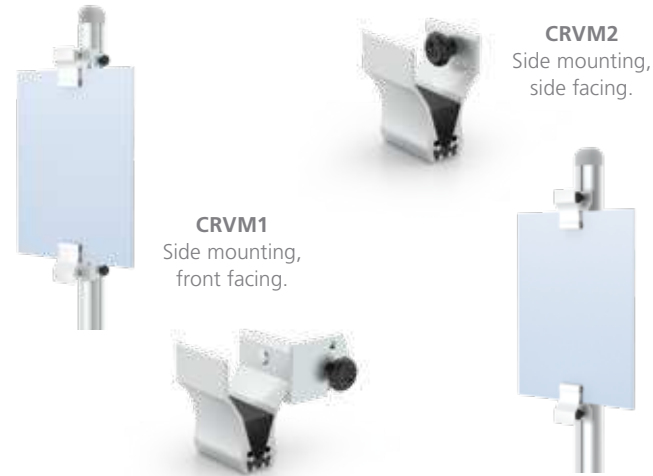

Aluminum Clamps

Beautiful satin anodized, rubber lined jaws,
strong binder spring, connector included.