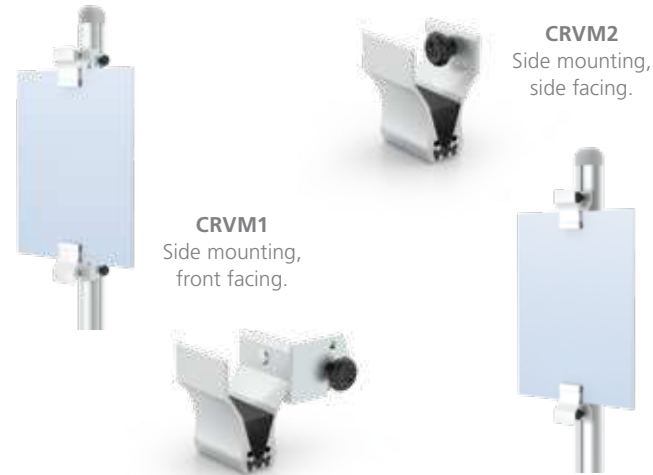

-S Silver -B Black

Graphic Rods

Sleek, 5/8" diameter tubes. Adjustable on upright. Includes
aluminum face-out puck for hemmed graphics. 2/set.

CRGR1	18"
CRGR2	24"

Lit. Holders shown
with Graphic Rods.

Shown with
Scroll Brackets.

Catalog Holders
with Graphic Rods.

Lit. Holders &
Scroll Brackets.

SignPost Elements™

Panel Grippers

Frameless graphic attachment of rigid substrates.
Simply snap-in anywhere along upright.

Aluminum Clamps

Beautiful satin anodized, rubber lined jaws, strong binder spring, connector included.

Hanging J-Hook

Hang jewelry, hand bags, etc.
Puck connector included.

Graphic Clips

Snaps on, holds semi-rigid and rigid graphics up to 1/8" thick.