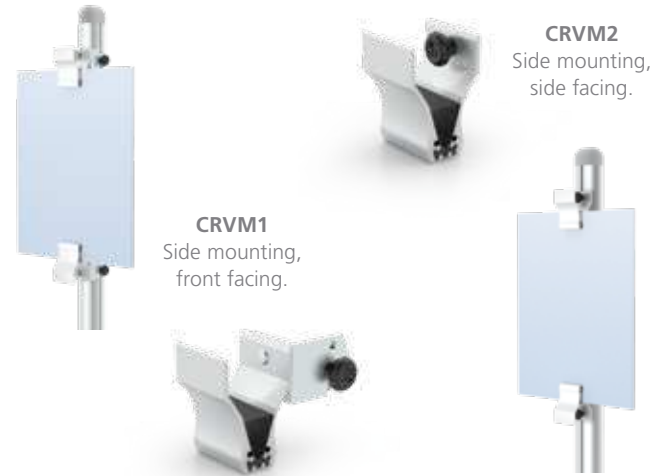

## Panel Grippers

Frameless graphic attachment of rigid substrates.  
Simply snap-in anywhere along upright.

Specify thickness:

<b>SPPG-1</b>	.020" - .125"
<b>SPPG-2</b>	.125" - .250"

-S Silver -B Black

**SPPG**  
interlocking, 2 per.

## Aluminum Clamps

Beautiful satin anodized, rubber lined jaws,  
strong binder spring, connector included.

**CRVM1**  
Side mounting,  
front facing.

**CRVM2**  
Side mounting,  
side facing.