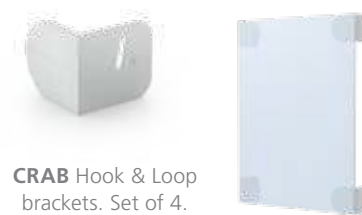

## Graphic Clips

Snaps on, holds semi-rigid and  
rigid graphics up to 1/8" thick.

**HT3** Set of 2

## Knob and Pucks

Pucks can be an  
excellent mount for graphics.

**CRKR** Knob Rest  
& glide screw.

**CRTP** Rest, glide screw  
and tightening puck.

## Angle Backs

For holding substrates.  
Connectors to uprights included.

**CRAB** Hook & Loop  
brackets. Set of 4.