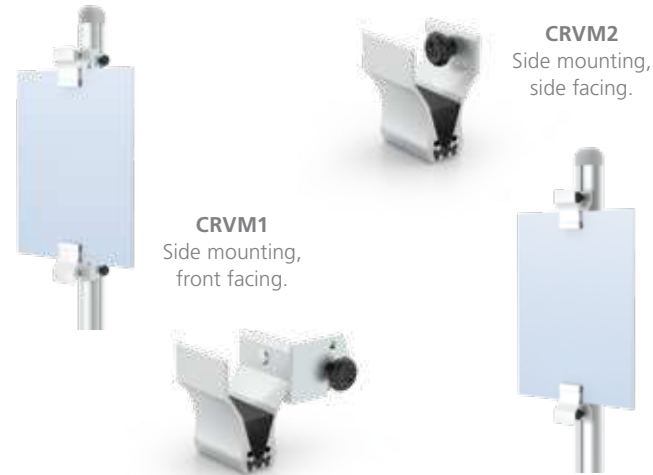

-S Silver -B Black

Graphic Rods

Sleek, 5/8" diameter tubes. Adjustable on upright. Includes aluminum face-out puck for hemmed graphics. 2/set.

CRGR1	18"
CRGR2	24"

Lit. Holders shown with Graphic Rods.

Shown with Scroll Brackets.

Catalog Holders with Graphic Rods.

Lit. Holders & Scroll Brackets.

SignPost Elements™

Panel Grippers

Frameless graphic attachment of rigid substrates.
Simply snap-in anywhere along upright.

Aluminum Clamps

Beautiful satin anodized, rubber lined jaws, strong binder spring, connector included.

Hanging J-Hook

Hang jewelry, hand bags, etc.
Puck connector included.

Graphic Clips

Snaps on, holds semi-rigid and rigid graphics up to 1/8" thick.