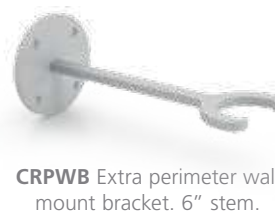

Beautiful satin anodized, rubber lined jaws, strong binder spring, connector included.

Hanging J-Hook

Hang jewelry, hand bags, etc.
Puck connector included.

Graphic Clips

Snaps on, holds semi-rigid and rigid graphics up to 1/8" thick.

Knob and Pucks

Pucks can be an excellent mount for graphics.

Angle Backs

For holding substrates.
Connectors to uprights included.

Wall Mount Bracket

Tops

Dome Top is our standard, optional more expensive flat cap is available.

Casters

Available for bases. Price on application.

Video Mounting

Plasma Brackets are available to hold video monitors, but must be bought as complete stands - (see pg. 28.)

CRVX Fixed universal monitor mount. 24" max. Knob connectors included.