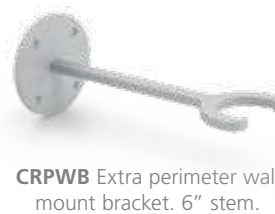

Beautiful satin anodized, rubber lined jaws,
strong binder spring, connector included.

Hanging J-Hook

Hang jewelry, hand bags, etc.
Puck connector included.

Graphic Clips

Snaps on, holds semi-rigid and rigid graphics up to 1/8" thick.

Knob and Pucks

Pucks can be an excellent mount for graphics.

Angle Backs

For holding substrates.
Connectors to uprights included.

Wall Mount Bracket

Tops

Dome Top is our standard, optional more expensive flat cap is available.

Casters

Available for bases. Price on application.

Video Mounting

Plasma Brackets are available to hold video monitors, but must be bought as complete stands - (see pg. 28.)

CRVX Fixed universal monitor mount. 24" max. Knob connectors included.