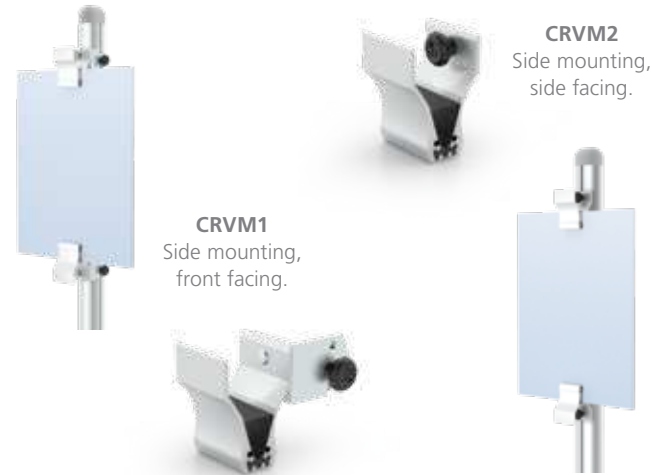

-S Silver -B Black

Graphic Rods

Sleek, 5/8" diameter tubes. Adjustable on upright. Includes
aluminum face-out puck for hemmed graphics. 2/set.

CRGR1	18"
CRGR2	24"

Lit. Holders shown
with Graphic Rods.

Shown with
Scroll Brackets.

Catalog Holders
with Graphic Rods.

Lit. Holders &
Scroll Brackets.

SignPost Elements™

Panel Grippers

Frameless graphic attachment of rigid substrates.
Simply snap-in anywhere along upright.

Aluminum Clamps

Beautiful satin anodized, rubber lined jaws,
strong binder spring, connector included.

Hanging J-Hook

Hang jewelry, hand bags, etc.
Puck connector included.

Graphic Clips

Snaps on, holds semi-rigid and rigid graphics up to 1/8" thick.