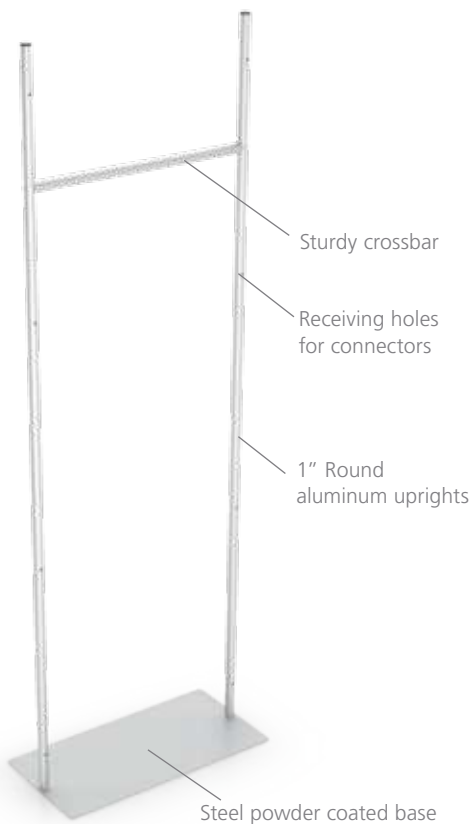

Round Tubing
Snap in connectors attach Styrene Graphics

Simple Standees Round Tubing™

All Metal, Elegant Display, Easily Attach Styrene Graphics

- Two heights: 72" and 84"
- Four widths: 18", 24", 30", 36"
- Clear Snap-In connectors included
- 1" Round aluminum uprights
- Use single or double sided
- Fast 5 minute assembly

IMPRINTABLE

Snap-in Connectors are removeable and reusable.

Also use with advertising corrugated boxes.

Simple Standees™

Specify: Model – Frame Style:

Model	Width	Ht.	Wt. Lbs.
DEE618	18"	72"	12
DEE624	24"	72"	15
DEE630	30"	72"	17
DEE636	36"	72"	24

Model	Width	Ht.	Wt. Lbs.
DEE718	18"	84"	13
DEE724	24"	84"	16
DEE730	30"	84"	18
DEE736	36"	84"	25

Specify: -S Satin Silver -B Matte Black

DEE730-S

Simple Standees Square Tubing™

Square Tubing
Uses Hook/Loop to attach Styrene Graphics

All Metal, Simply Attach Styrene Graphics

- Two heights: 72" and 84"
- Four widths: 18", 24", 30", 36"
- 2" Hook/Loop pcs. included
- 1" Square aluminum uprights
- Use single or double sided
- Fast 5 minute assembly