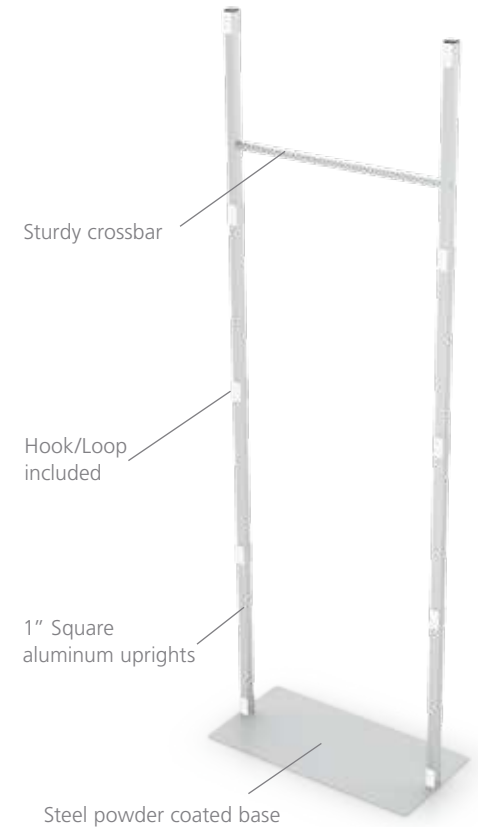

Round Tubing
Snap in connectors attach Styrene Graphics

Simple Standees Round Tubing™

All Metal, Elegant Display, Easily Attach Styrene Graphics

- Two heights: 72" and 84"
- Four widths: 18", 24", 30", 36"
- Clear Snap-In connectors included
- 1" Round aluminum uprights
- Use single or double sided
- Fast 5 minute assembly

IMPRINTABLE

Snap-in Connectors are removeable and reusable.

Also use with advertising corrugated boxes.

Simple Standees™

Specify: Model – Frame Style:

Model	Width	Ht.	Wt. Lbs.
DEE618	18"	72"	12
DEE624	24"	72"	15
DEE630	30"	72"	17
DEE636	36"	72"	24

Model	Width	Ht.	Wt. Lbs.
DEE718	18"	84"	13
DEE724	24"	84"	16
DEE730	30"	84"	18
DEE736	36"	84"	25

Specify: -S Satin Silver -B Matte Black

DEE730-S

Simple Standees Square Tubing™

Square Tubing
Uses Hook/Loop to attach Styrene Graphics

All Metal, Simply Attach Styrene Graphics

- Two heights: 72" and 84"
- Four widths: 18", 24", 30", 36"
- 2" Hook/Loop pcs. included
- 1" Square aluminum uprights
- Use single or double sided
- Fast 5 minute assembly