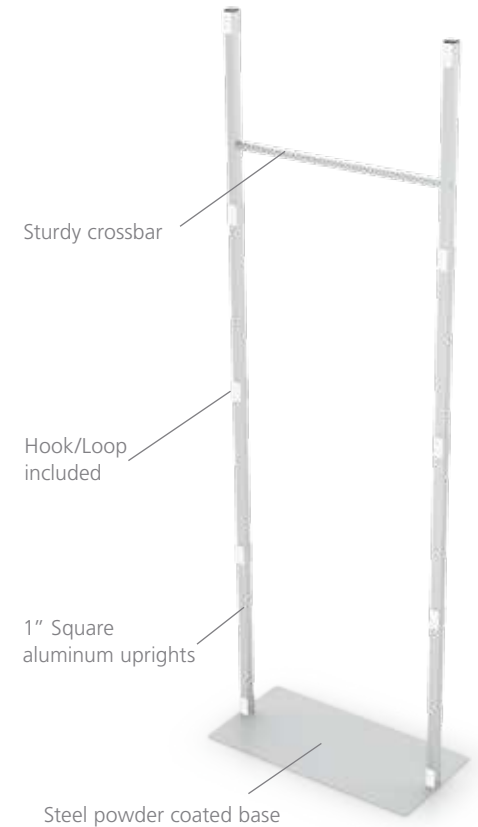

Simple Standees Square Tubing™

Square Tubing
Uses Hook/Loop to attach Styrene Graphics

All Metal, Simply Attach Styrene Graphics

- Two heights: 72" and 84"
- Four widths: 18", 24", 30", 36"
- 2" Hook/Loop pcs. included
- 1" Square aluminum uprights
- Use single or double sided
- Fast 5 minute assembly

Simple Standees™

Specify: Model – Frame Style:

Model	Width	Ht.	Wt. Lbs.
VEE618	18"	72"	12
VEE624	24"	72"	15
VEE630	30"	72"	17
VEE636	36"	72"	24

Model	Width	Ht.	Wt. Lbs.
VEE718	18"	84"	13
VEE724	24"	84"	16
VEE730	30"	84"	18
VEE736	36"	84"	25

Specify: -S Satin Silver -B Matte Black

IMPRINTABLE

Round Tubing
Snap in connectors attach Styrene Graphics

Simple Standees Round Tubing™

RIGID GRAPHIC STANDS

All Metal, Elegant Display, Easily Attach Styrene Graphics

- Two heights: 72" and 84"
- Four widths: 18", 24", 30", 36"
- Clear Snap-In connectors included
- 1" Round aluminum uprights
- Use single or double sided
- Fast 5 minute assembly

IMPRINTABLE

Snap-in Connectors are removeable and reusable.