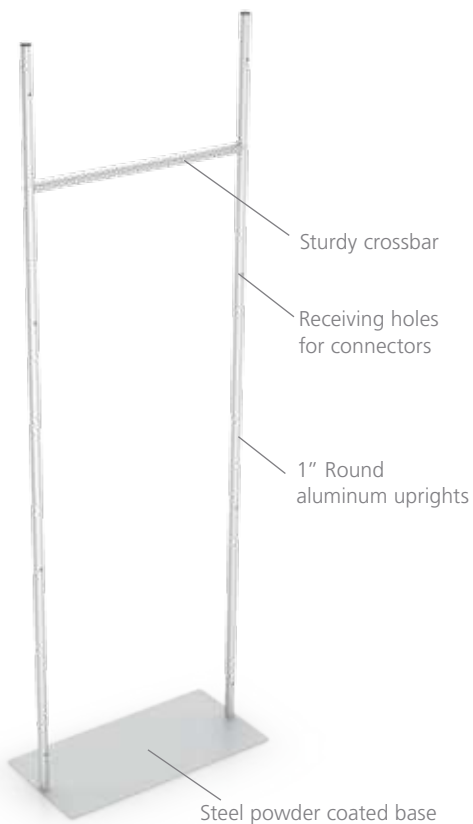

Simple Standees Square Tubing™

Square Tubing
Uses Hook/Loop to attach Styrene Graphics

All Metal, Simply Attach Styrene Graphics

- Two heights: 72" and 84"
- Four widths: 18", 24", 30", 36"
- 2" Hook/Loop pcs. included
- 1" Square aluminum uprights
- Use single or double sided
- Fast 5 minute assembly

Specify: -S Satin Silver -B Matte Black

IMPRINTABLE

Round Tubing
Snap in connectors attach Styrene Graphics

Simple Standees Round Tubing™

RIGID GRAPHIC STANDS

All Metal, Elegant Display, Easily Attach Styrene Graphics

- Two heights: 72" and 84"
- Four widths: 18", 24", 30", 36"
- Clear Snap-In connectors included
- 1" Round aluminum uprights
- Use single or double sided
- Fast 5 minute assembly

IMPRINTABLE

Snap-in Connectors are removeable and reusable.

Also use with advertising corrugated boxes.

Simple Standees™

Specify: Model – Frame Style:

Model	Width	Ht.	Wt. Lbs.
DEE618	18"	72"	12
DEE624	24"	72"	15
DEE630	30"	72"	17
DEE636	36"	72"	24

Model	Width	Ht.	Wt. Lbs.
DEE718	18"	84"	13
DEE724	24"	84"	16
DEE730	30"	84"	18
DEE736	36"	84"	25