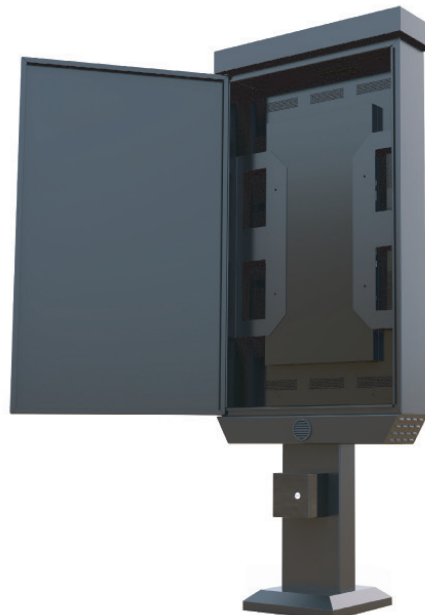

UV47PSDBLK
Black

Outdoor Pedestal Kiosk

Anti-Reflective Ultra Bright Screen. Customers can be confident that in any type of weather condition, day or night content will be visible. Temperature regulated case to ensure the screen does not over heat or will not freeze. With its sleek design and color options of black, this kiosk is a standout in any location. BrightSign Built-In Media Player included.

LCD Panel Type	46.96 Inches IPS LCD
Native Resolution	1920x1080
Backlight	LED
Brightness	3000 nit
Default Color Temperature	D65 (6500K)
Contrast Ratio	1,300:1 (static), 1,000,000:1 (dyn)
Color Depth	10 bits
Response Time	12 ms (typ)
Viewing Angle	178°/178°
Light Life Time	50,000 hrs (typ)
Blackening Defect Free	Up to 230°F
Panel Surface	AG Haze 10%, 3H
Operating Temperature	-40°F - 122°F
Storage Temperature	-40°F - 140°F
Humidity	10% ~ 80% RH Non-condensing
Power Supply	Internal
Rated Voltage	100v
Power On Mode	280W (typ), 390W (maz)
Power Saving Mode	<1W
AC Out	<100W
Ports	DVI-D, RS-232, RJ-45
Certification	CE/FCC/ROHS

Accessories	Remote Control, Users Guide/Driver CD-ROM, Video Cable, Power Cable, RJ-45 Cable	
Mechanical Specs	Bezel Width	.4" / .4" / .4" / .4"
	Cabinet Color	Black
	Monitor Dimension (LxHxD, w/o stand)	42.09x24.13x3.54"
	Monitor Weight	70.55 lbs/79.37 lbs
	VESA Mounting (dimension)	15.75x15.75"
User Interface	Language	English
	Daisy Chain	DVI, RS-232
	Proof of Image Retention	Yes
	Dimming Control (DCR)	Yes
	Built-In Video Wall Support	Up to 15x15
	ID Setting for Daisy Chain	Yes
	On/Off Scheduling	Yes
	Ambient Light Sensor	Yes
	Total Turn-On Time	Yes
	Internal Temperature Sensor	Yes
	Network Control	RS-232, RJ45
OSD Menu Rotation	Yes	
Kiosk Dimensions	Height	72"
	Width Top	29.5"
	Depth	9.375"
	Base	15.125" x 15.125"