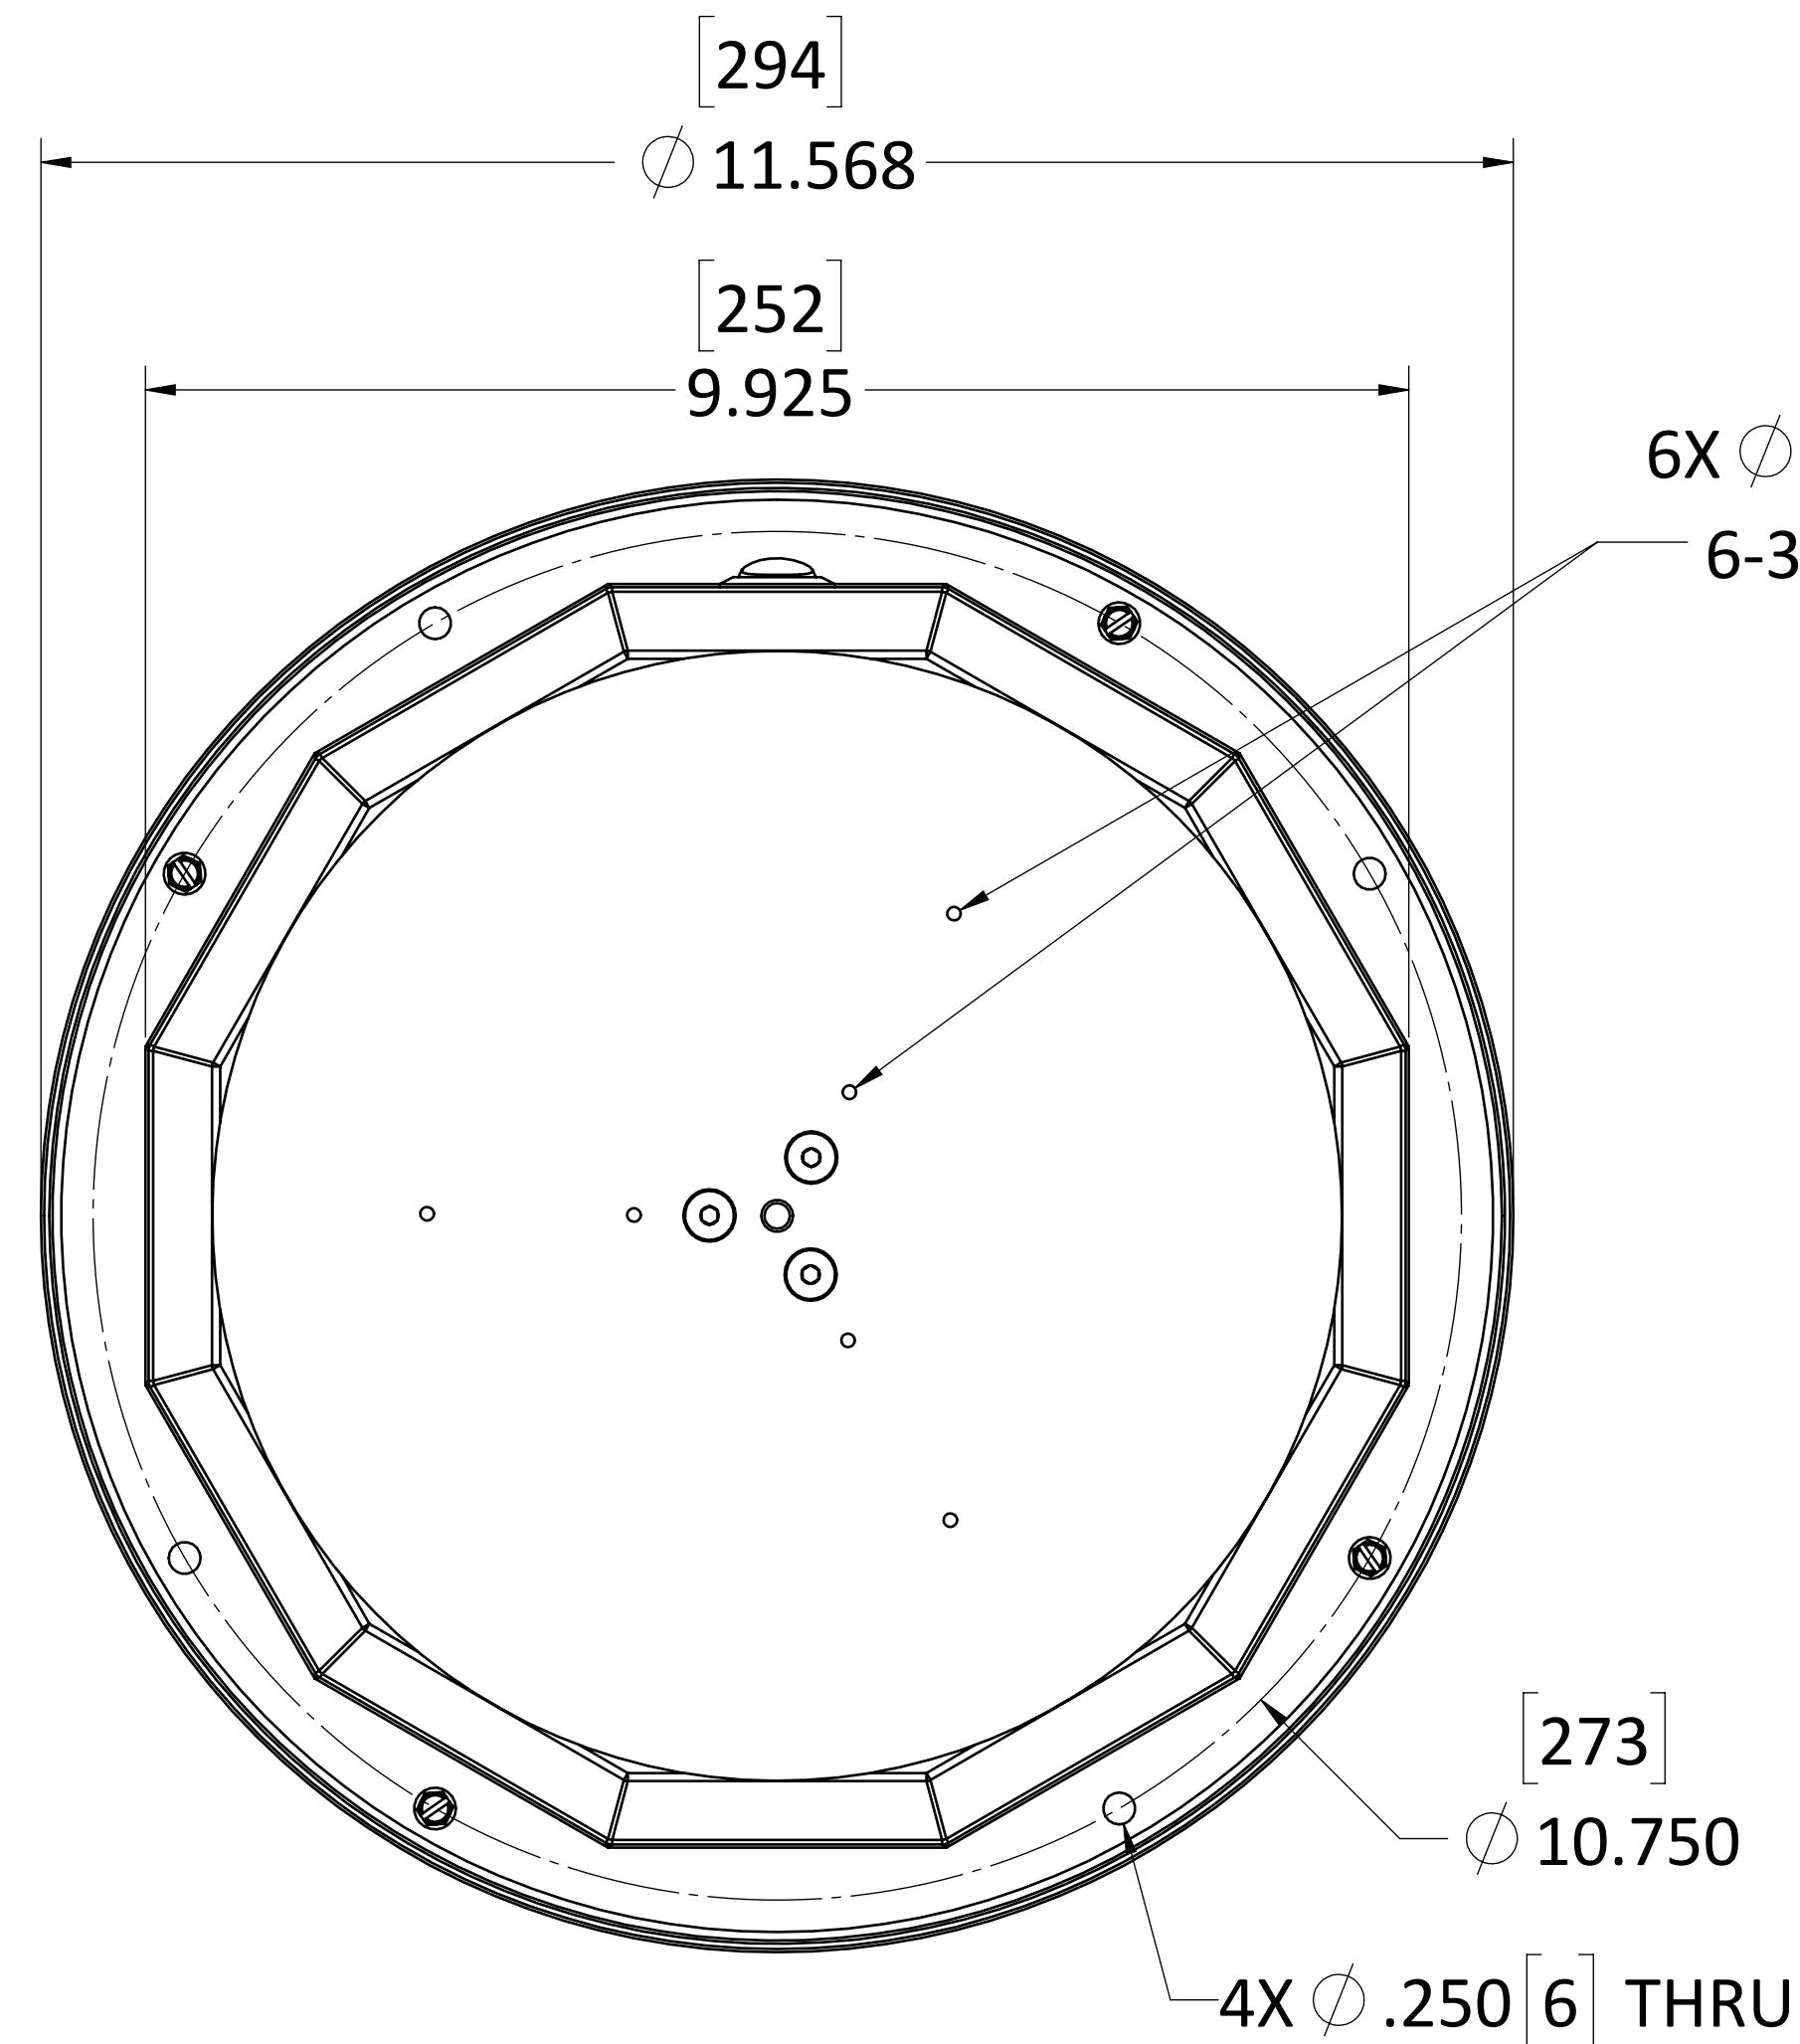

Vue-More
Turntables
We Put Your Designs in Motion

MB200

Part Number: 195200 021 MB

Weight Capacity.....200 lbs [91kg]
 Standard RPM..... 1 Clockwise
 Torque Output @ 2 RPM.....304 in-lbs [34.35 Nm]
 Motor Draw.....0.5 A (12 watts)
 Shipping Weight.....15 lbs [6.8 kg]
 Power Cord.....6ft [2m]

Not Rated For Outdoor Use

OPTIONS

- 1.3, 2, 2.6 RPM Clockwise
- 1, 1.3, 2, 2.6 RPM Counter-Clockwise
- Masonite Top Plate Diameter.....12"/17" [30.5cm, 43cm]
- Steel Top Plate Diameter.....12"/17"/23" [30.5cm, 43cm, 58.4cm]