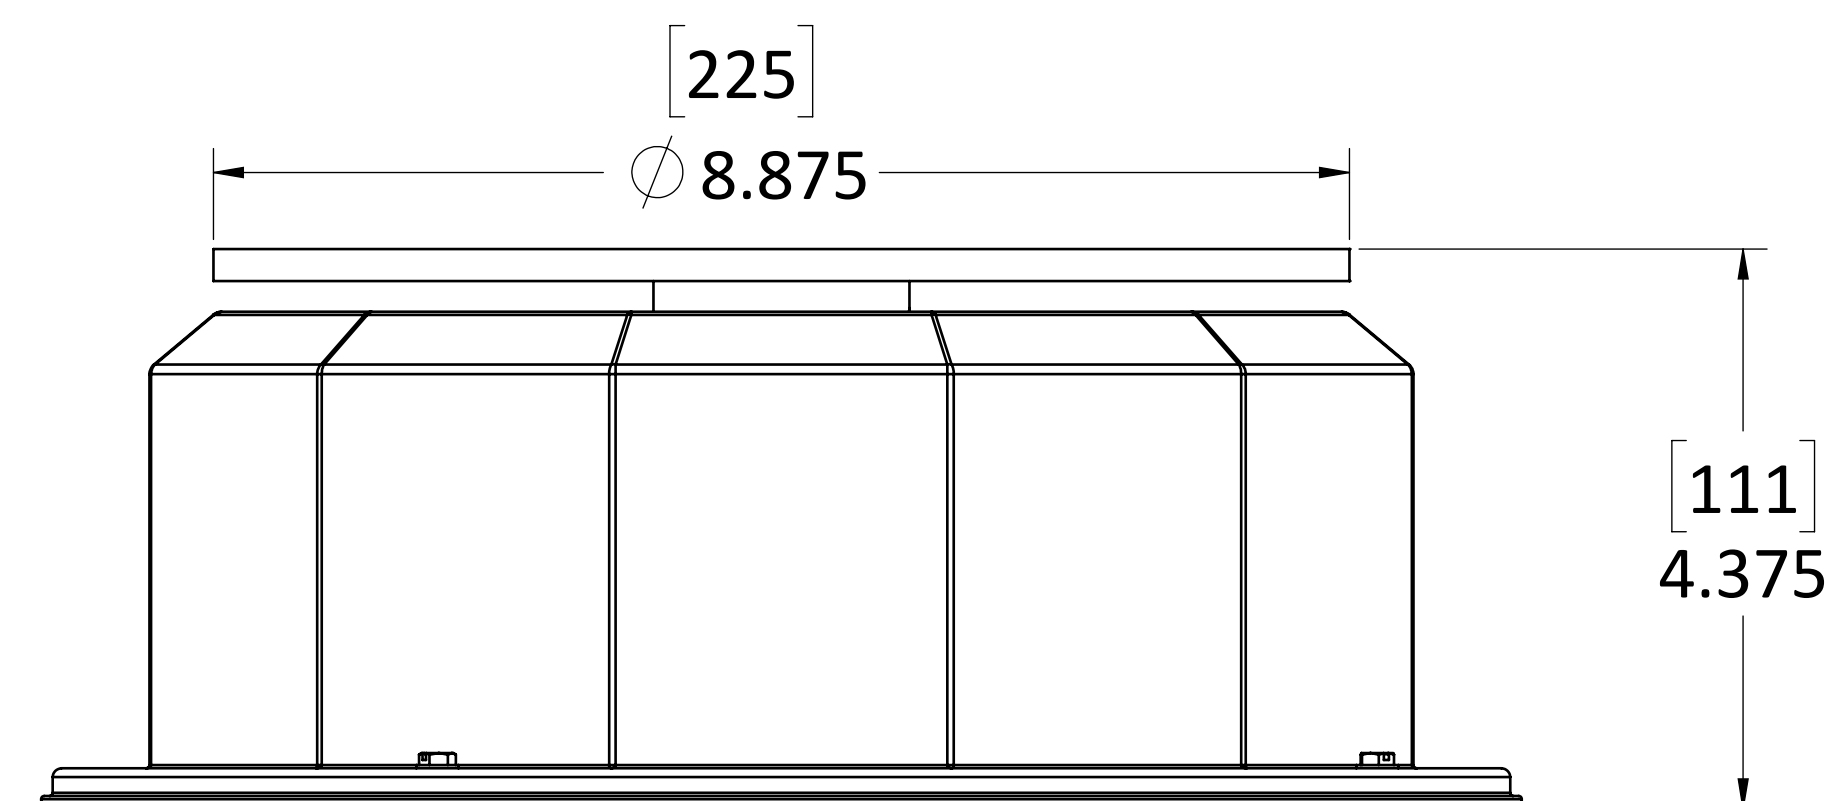

Vue-More
Turntables
We Put Your Designs in Motion

MB200

Part Number: 195200 021 MB

Weight Capacity.....200 lbs [91kg]
 Standard RPM..... 1 Clockwise
 Torque Output @ 2 RPM.....304 in-lbs [34.35 Nm]
 Motor Draw.....0.5 A (12 watts)
 Shipping Weight.....15 lbs [6.8 kg]
 Power Cord.....6ft [2m]

Not Rated For Outdoor Use

OPTIONS

- 1.3, 2, 2.6 RPM Clockwise
- 1, 1.3, 2, 2.6 RPM Counter-Clockwise
- Masonite Top Plate Diameter.....12"/17" [30.5cm, 43cm]
- Steel Top Plate Diameter.....12"/17"/23" [30.5cm, 43cm, 58.4cm]