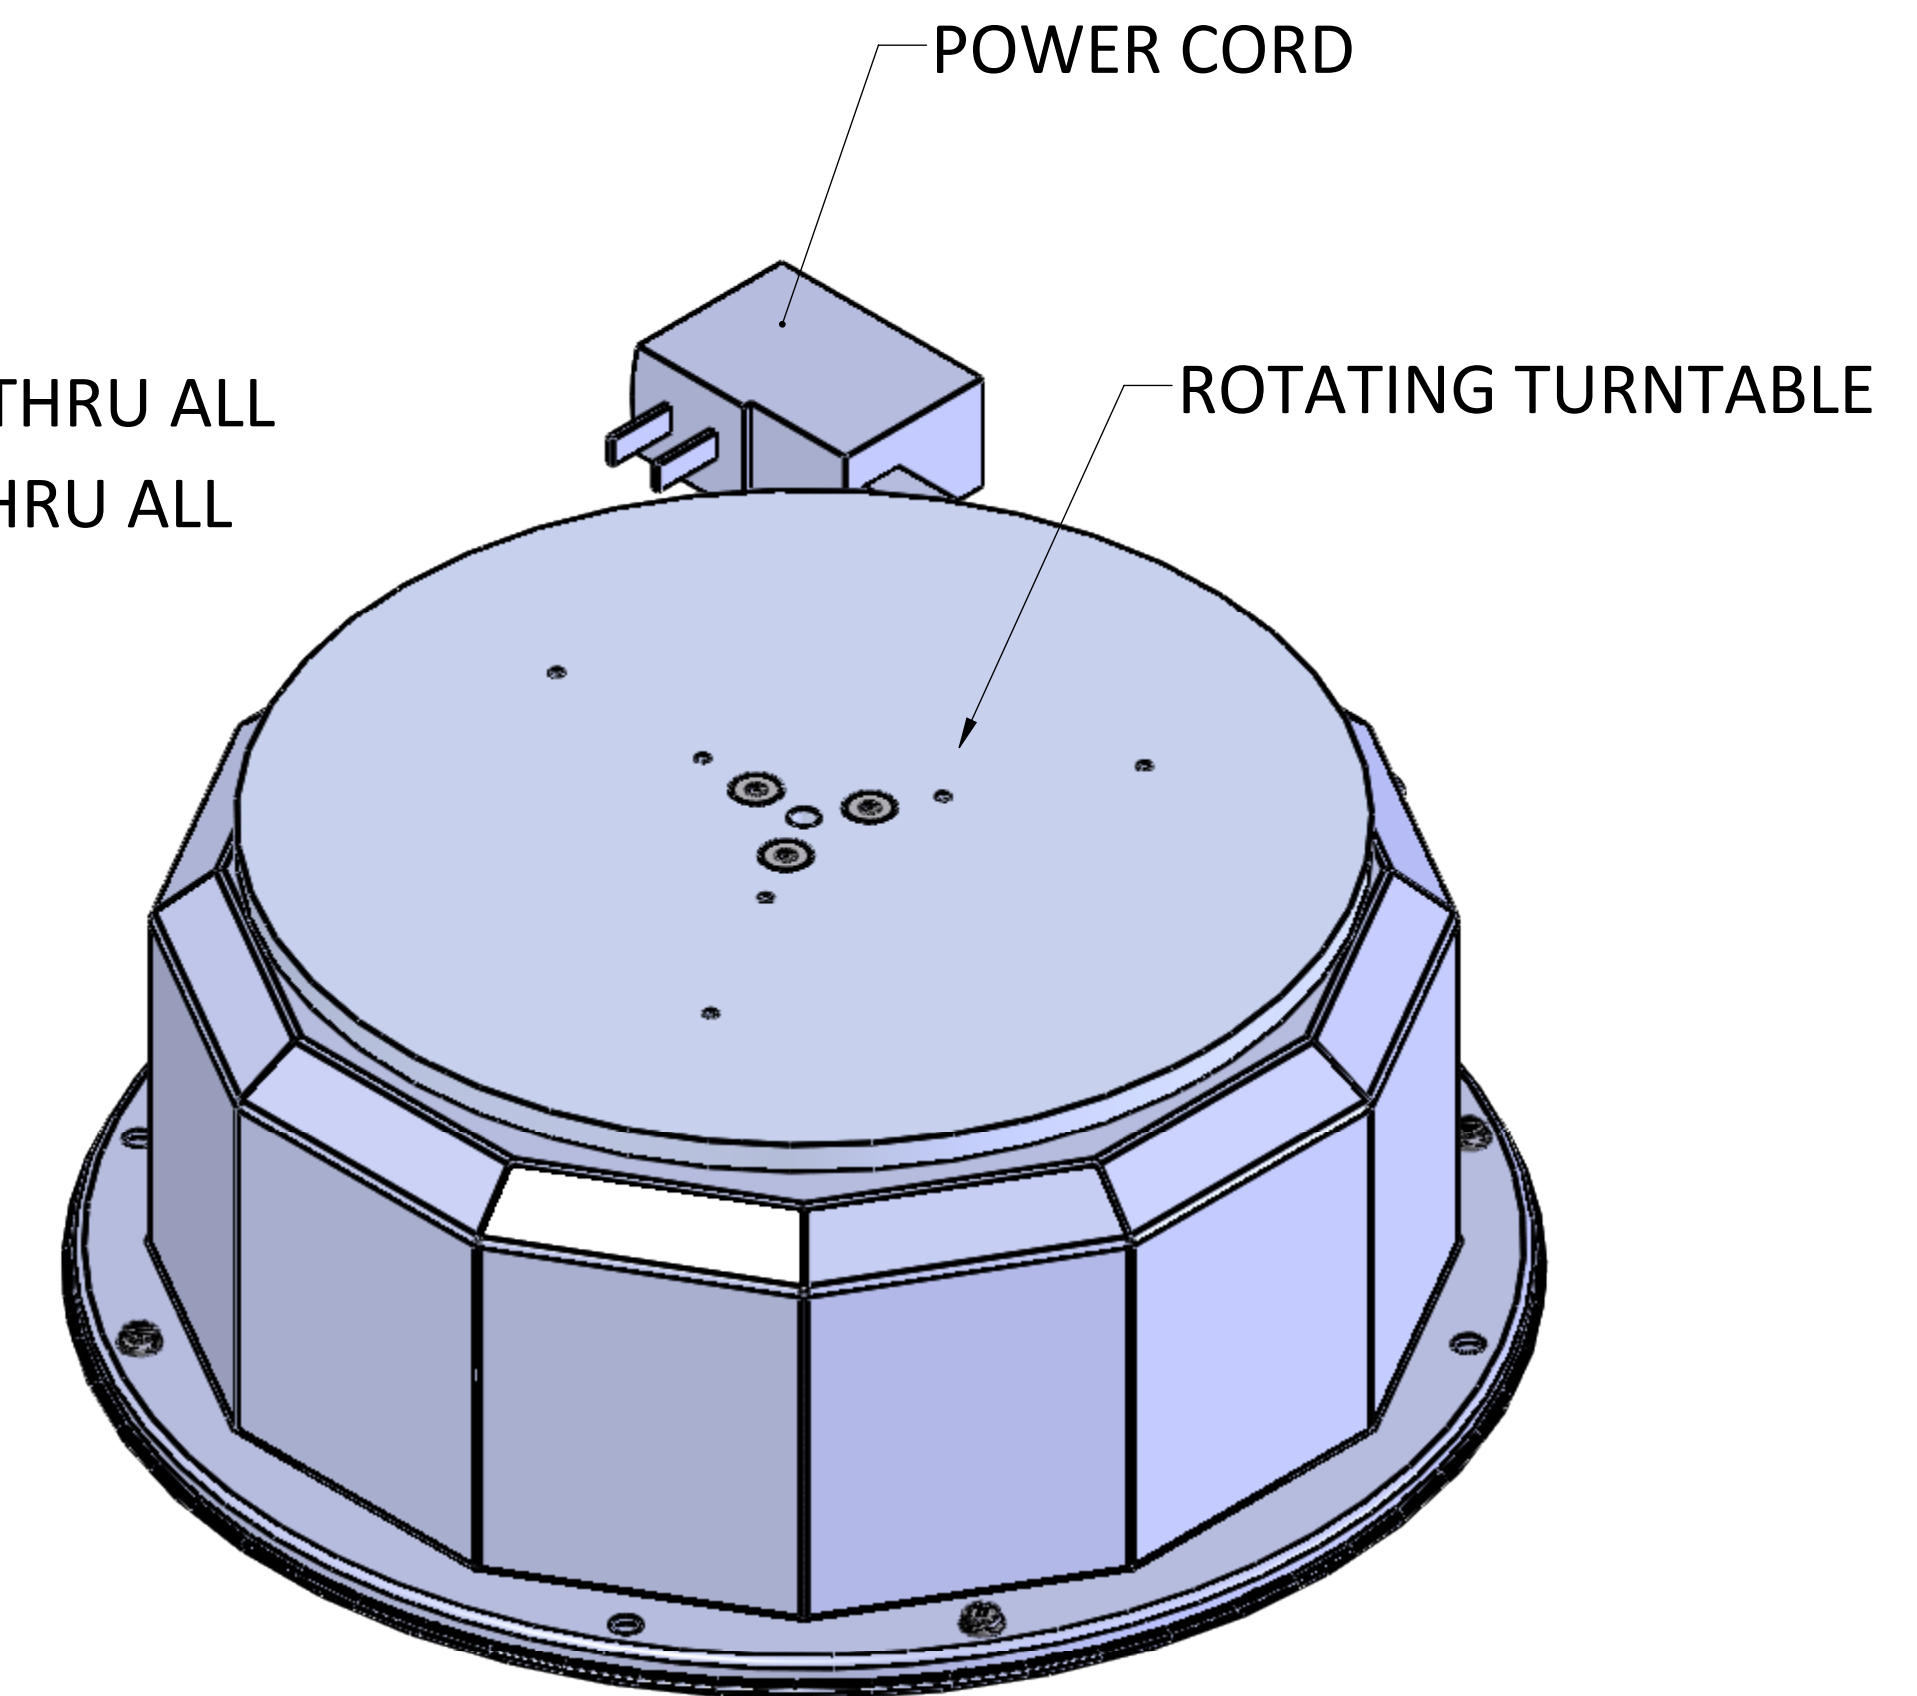

Vue-More
Turntables
We Put Your Designs in Motion

MB200

Part Number: 195200 021 MB

Weight Capacity.....200 lbs [91kg]
 Standard RPM..... 1 Clockwise
 Torque Output @ 2 RPM.....304 in-lbs [34.35 Nm]
 Motor Draw.....0.5 A (12 watts)
 Shipping Weight.....15 lbs [6.8 kg]
 Power Cord.....6ft [2m]

Not Rated For Outdoor Use

OPTIONS

- 1.3, 2, 2.6 RPM Clockwise
- 1, 1.3, 2, 2.6 RPM Counter-Clockwise
- Masonite Top Plate Diameter.....12"/17" [30.5cm, 43cm]
- Steel Top Plate Diameter.....12"/17"/23" [30.5cm, 43cm, 58.4cm]