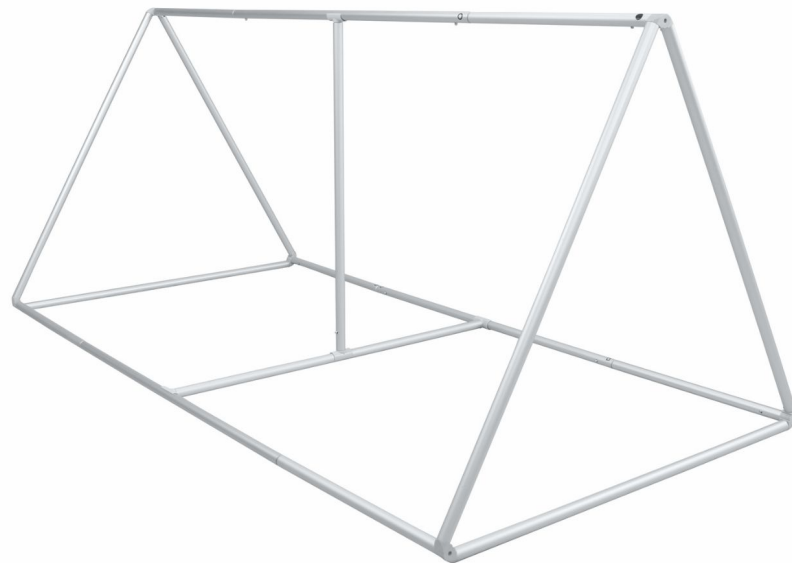

FOUNDATION WRAP

The Foundation now has a fabric graphic option. Custom dye sub printed Black & White fabric fully wraps the frame for a clean and streamlined look. Graphics are finished pillowcase style which makes for quick and easy installation. Simply pull the graphic over the frame and secure the zipper that runs along the bottom 3 sides of the frame. Frame assembly is simple and sets up in minutes without the use of tools.

OVERVIEW

Includes Travel Bag

- **SKUs**
 - FND-WRAPG (Graphic Package)
 - FND-WRAPGO (Graphic Only)
 - FND-FRM (Hardware Only)
- Aluminum tube frame with tool free assembly (new updated version)
- Full dye sublimated graphic wrap on frame on Black & White fabric (INV-FAB-BW)
 - Front, back, and both ends fully printed
 - Bottom graphic unprinted black & white fabric (black side facing out)
 - Zipper closure around 3 sides of the bottom
- Includes travel bag
- Can be used indoors or outdoors
- **Display Dims:** 42" L x 81.5" W x 37" H
- **Graphic Dims:** 118.5" W x 85.5" H
- **Wind Speed Rating:** 20 mph

IMAGES

Graphic Bungee

Included with Graphic Package, but not used with wrap graphic.
Graphic bungees are only required for scrim vinyl banners

GRAPHIC INFO

- **Material:**
 - Black & White Fabric (INV-FAB-BW)
- **Print Process:**
 - Paper Transfer Dye Sublimation
- **Finishing:**
 - Fully enclosed fabric graphic with zipper closure around 3 bottom edges
- **Graphic Details:**
 - Dye Sub printed Black & White fabric for front, back, and both end caps w/unprinted Black & White fabric bottom (black side visible)
- **Production Time:**
 - 2 business days for up to 6 sets
- **Locations:**
 - CA, PA, and PFC

Black & White Fabric - OC

Thickness	Printing Process	Finishing	Maximum Media Width
7.67 oz	Dye Sublimation Paper Transfer	Soft Look Bright Colors	126"

SHIPPING & WARRANTY

Shipping

- Graphic Package: CA, PA, PFC
- Graphic Only: CA, PA, PFC
- Hardware Only: CA and PA