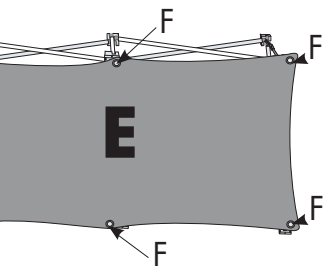

SEE PAGE 2 FOR REPRESENTATION  
OF POSITION ON FRAME

EACH BANNER IS FABRICATED TO FIT A SPECIFIC ANGLE/POSITION ON THE FRAME.

B=BACK  
F=FRONT

Item# 337121, 337111, 337100

THE 2 C PANELS LEFT OF G PANEL

THE 3 C PANELS RIGHT OF G PANEL

## Banner B

**PLEASE DELETE THIS LAYER  
BEFORE SAVING**

**All images must be embedded  
All fonts must be outlined**

**FINISHED AREA - 26.75"W x 31.188"H**

VISIBLE WHEN DISPLAYED

**SAFE AREA - 19.75"W x 24.188"H**