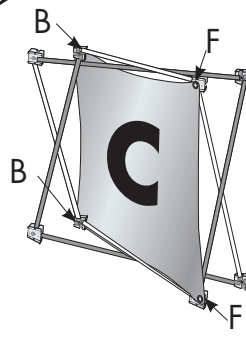

BANNER D: 26.75"W x 56"H

QTY: 2

BANNER E: 56"W x 28.5"H

QTY: 1

BANNER G: 37" x 39.5"

QTY: 1

### IMPORTANT NOTE:

- THIS TEMPLATE SHOWS PRINT LAYOUT ONLY.
- EACH BANNER HAS ITS OWN UNIQUE ANGLE AND STRETCH WHEN ATTACHED TO THE FRAME.
- IT IS HIGHLY RECOMMENDED TO KEEP TEXT AND LOGOS WITHIN THE SAFE AREA TO AVOID DISTORTION.

SEE PAGE 2 FOR REPRESENTATION  
OF POSITION ON FRAME

EACH BANNER IS FABRICATED TO FIT A SPECIFIC ANGLE/POSITION ON THE FRAME.

B=BACK  
F=FRONT

Item# 337121, 337111, 337100

THE 2 C PANELS LEFT OF G PANEL

THE 3 C PANELS RIGHT OF G PANEL

## Banner B

**PLEASE DELETE THIS LAYER  
BEFORE SAVING**

**All images must be embedded  
All fonts must be outlined**

**FINISHED AREA - 26.75"W x 31.188"H**

VISIBLE WHEN DISPLAYED

**SAFE AREA - 19.75"W x 24.188"H**