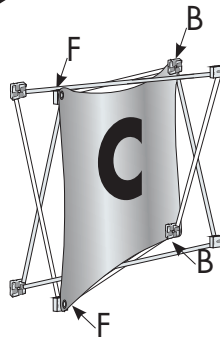

EACH BANNER IS FABRICATED TO FIT A SPECIFIC ANGLE/POSITION ON THE FRAME.

B=BACK
F=FRONT

Item# 337121, 337111, 337100

THE 2 C PANELS LEFT OF G PANEL