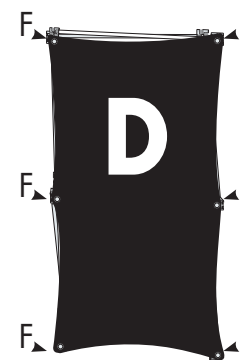

### SAFE AREA

3.5" from finished edge

— = PIN SLOT

Using PMS colors in your art is recommended but an exact match cannot be guaranteed.

BANNER B: 26.75"W x 31.188"H

QTY: 1

BANNER C: 29.5"W x 28.5"H

QTY: 5

BANNER D: 26.75"W x 56"H

QTY: 2

BANNER E: 56"W x 28.5"H

QTY: 1

BANNER G: 37" x 39.5"

QTY: 1

SEE PAGE 2 FOR REPRESENTATION  
OF POSITION ON FRAME

EACH BANNER IS FABRICATED TO FIT A SPECIFIC ANGLE/POSITION ON THE FRAME.

B=BACK  
F=FRONT

Item# 337121, 337111, 337100

THE 2 C PANELS LEFT OF G PANEL

THE 3 C PANELS RIGHT OF G PANEL

## Banner B

**PLEASE DELETE THIS LAYER  
BEFORE SAVING**

**All images must be embedded  
All fonts must be outlined**

**FINISHED AREA - 26.75"W x 31.188"H**

VISIBLE WHEN DISPLAYED

**SAFE AREA - 19.75"W x 24.188"H**