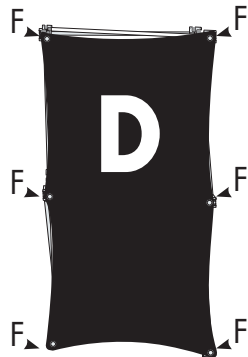

### SAFE AREA

3.5" from finished edge

— = PIN SLOT

Using PMS colors in your art is recommended but an exact match cannot be guaranteed.

BANNER B: 26.75"W x 31.188"H

QTY: 1

BANNER C: 29.5"W x 28.5"H

QTY: 5

BANNER D: 26.75"W x 56"H

QTY: 2

BANNER E: 56"W x 28.5"H

QTY: 1

BANNER G: 37" x 39.5"

QTY: 1

SEE PAGE 2 FOR REPRESENTATION  
OF POSITION ON FRAME

EACH BANNER IS FABRICATED TO FIT A SPECIFIC ANGLE/POSITION ON THE FRAME.

B=BACK  
F=FRONT

Item# 337121, 337111, 337100

THE 2 C PANELS LEFT OF G PANEL

THE 3 C PANELS RIGHT OF G PANEL

## Banner B

**PLEASE DELETE THIS LAYER  
BEFORE SAVING**

**All images must be embedded  
All fonts must be outlined**

**FINISHED AREA - 26.75"W x 31.188"H**

VISIBLE WHEN DISPLAYED

**SAFE AREA - 19.75"W x 24.188"H**