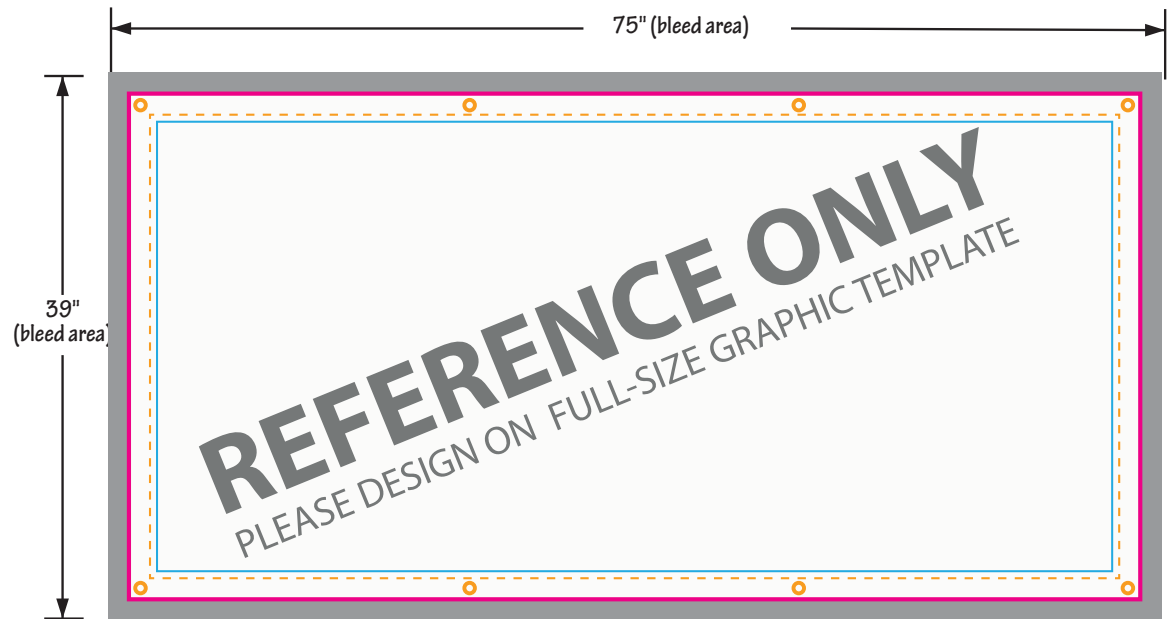

- All images must be embedded
- All fonts must be outlined
- Save file as PDF

TEMPLATE KEY
<b>BLEED AREA</b> 75"W x 39"H (1.5" all sides)
<b>FINISHED SIZE</b> 72"W x 36"H
<b>SAFE AREA</b> 68"W x 32"H
<b>STITCH LINE</b>
Using PMS colors in your art is recommended but an exact match cannot be guaranteed.

## ACCEPTABLE FILE FORMATS:

Vector lines

Vector image

- Adobe Illustrator (.ai, .pdf, .eps)
- All Fonts Outlined
- Images Embedded

Raster image

- Adobe Photoshop (.psd, .tif, .jpg)
- 200 DPI at 100% Scale