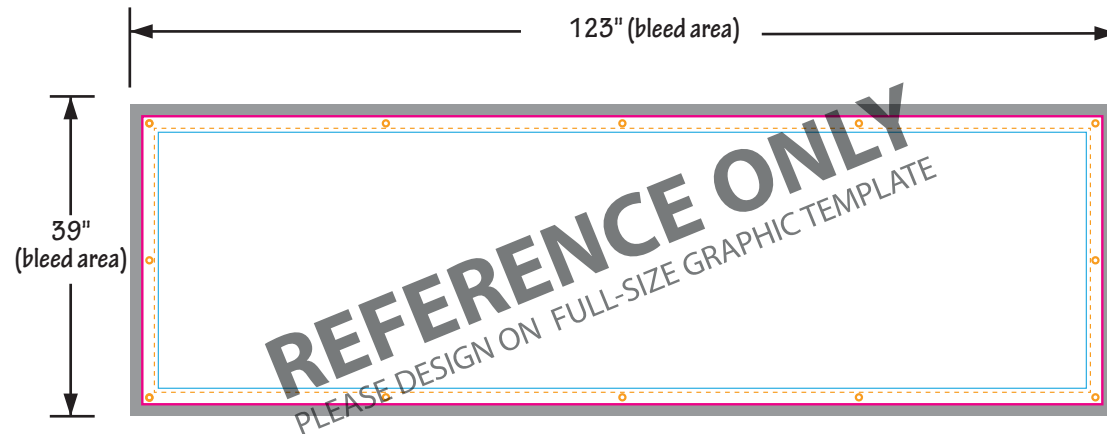

- All images must be embedded
- All fonts must be outlined
- Save file as PDF

TEMPLATE KEY
BLEED AREA 123"W x 39"H (1.5" all sides)
FINISHED SIZE 120"W x 36"H
SAFE AREA 116"W x 32"H
STITCH LINE
Using PMS colors in your art is recommended but an exact match cannot be guaranteed.

ACCEPTABLE FILE FORMATS:

Vector lines

Vector image

- Adobe Illustrator (.ai, .pdf, .eps)
- All Fonts Outlined
- Images Embedded

Raster image

- Adobe Photoshop (.psd, .tif, .jpg)
- 200 DPI at 100% Scale