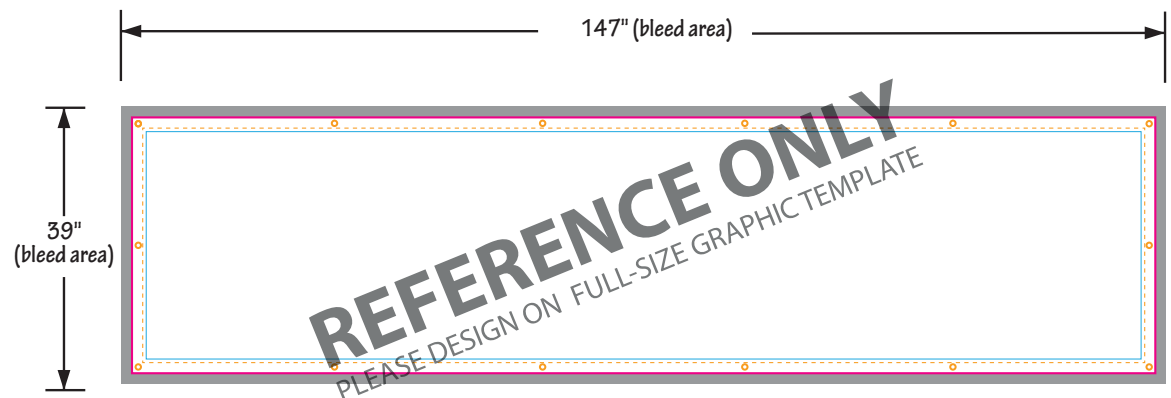

- All images must be embedded
- All fonts must be outlined
- Save file as PDF

TEMPLATE KEY
BLEED AREA 147"W x 39"H (1.5" all sides)
FINISHED SIZE 144"W x 36"H
SAFE AREA 140"W x 32"H
STITCH LINE
Using PMS colors in your art is recommended but an exact match cannot be guaranteed.