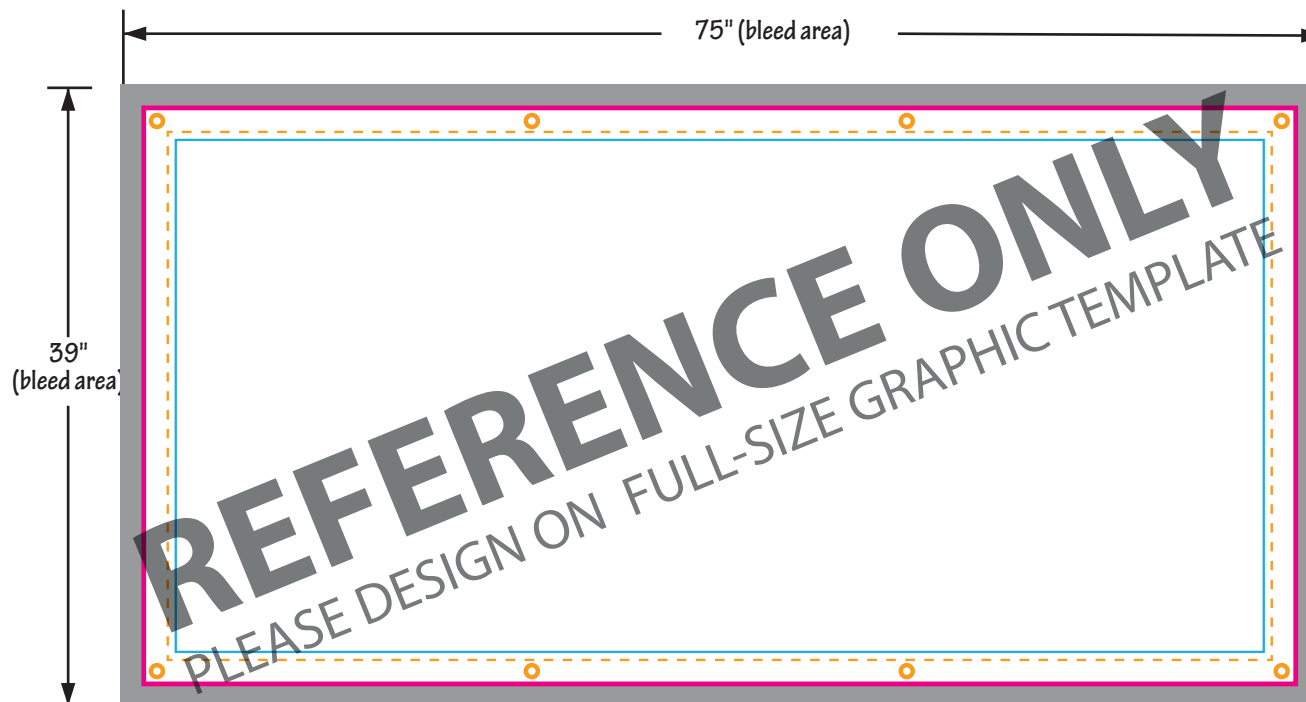

- All images must be embedded
- All fonts must be outlined
- Save file as PDF

TEMPLATE KEY

BLEED AREA

75"W x 39"H
(1.5" on all sides)

FINISHED SIZE

72"W x 36"H

SAFE AREA

68"W x 32"H

Using PMS colors in your art is recommended but an exact match cannot be guaranteed.

ACCEPTABLE FILE FORMATS:

Vector lines Vector image

- Adobe Illustrator (.ai, .pdf, .eps)
- All Fonts Outlined
- Images Embedded

Raster image

- Adobe Photoshop (.psd, .tif, .jpg)
- 200 DPI at 100% Scale