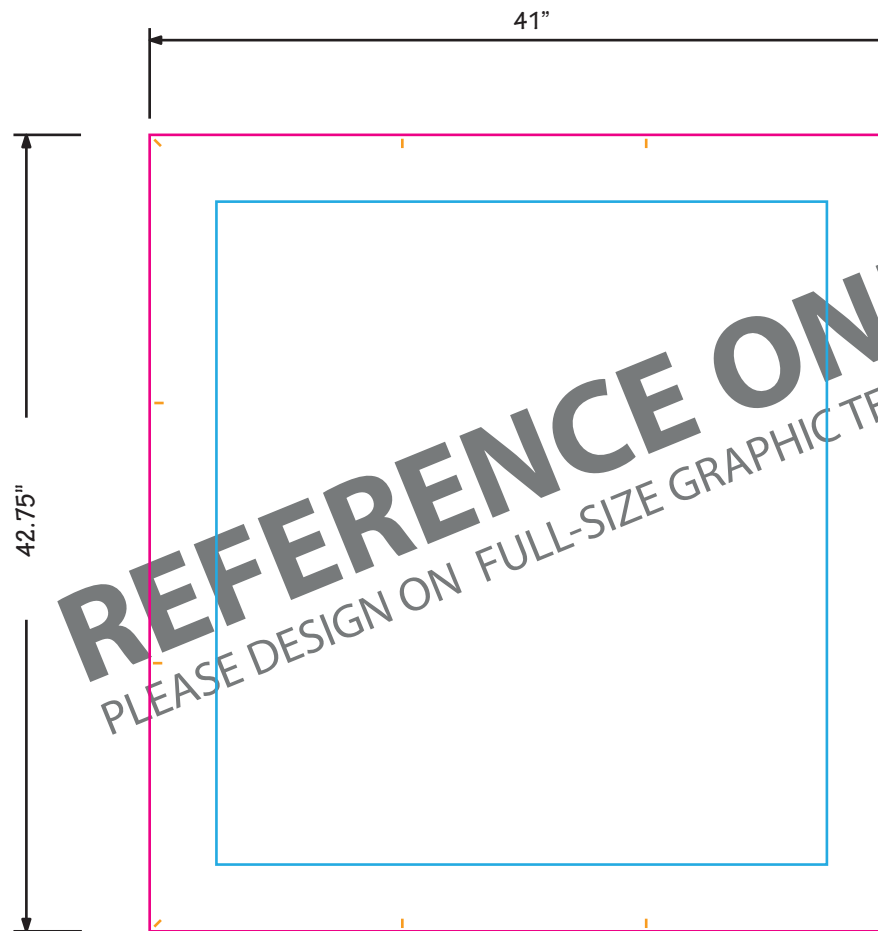

# 9-QUAD MICRO Geo Back Wall (single-sided)

3 Quad W x 3 Quad H

Graphic Only Item# 337240

- All images must be embedded
- All fonts must be outlined
- Save file as PDF

### FINISHED SIZE

41"W x 42.75"H

### SAFE AREA

34"W x 35.75"H

Using PMS colors in your art is recommended but an exact match cannot be guaranteed.

## ACCEPTABLE FILE FORMATS:

Vector lines Vector image

- Adobe Illustrator (.ai, .pdf, .eps)
- All Fonts Outlined
- Images Embedded

Raster image

- Adobe Photoshop (.psd, .tif, .jpg)
- 200 DPI at 100% Scale