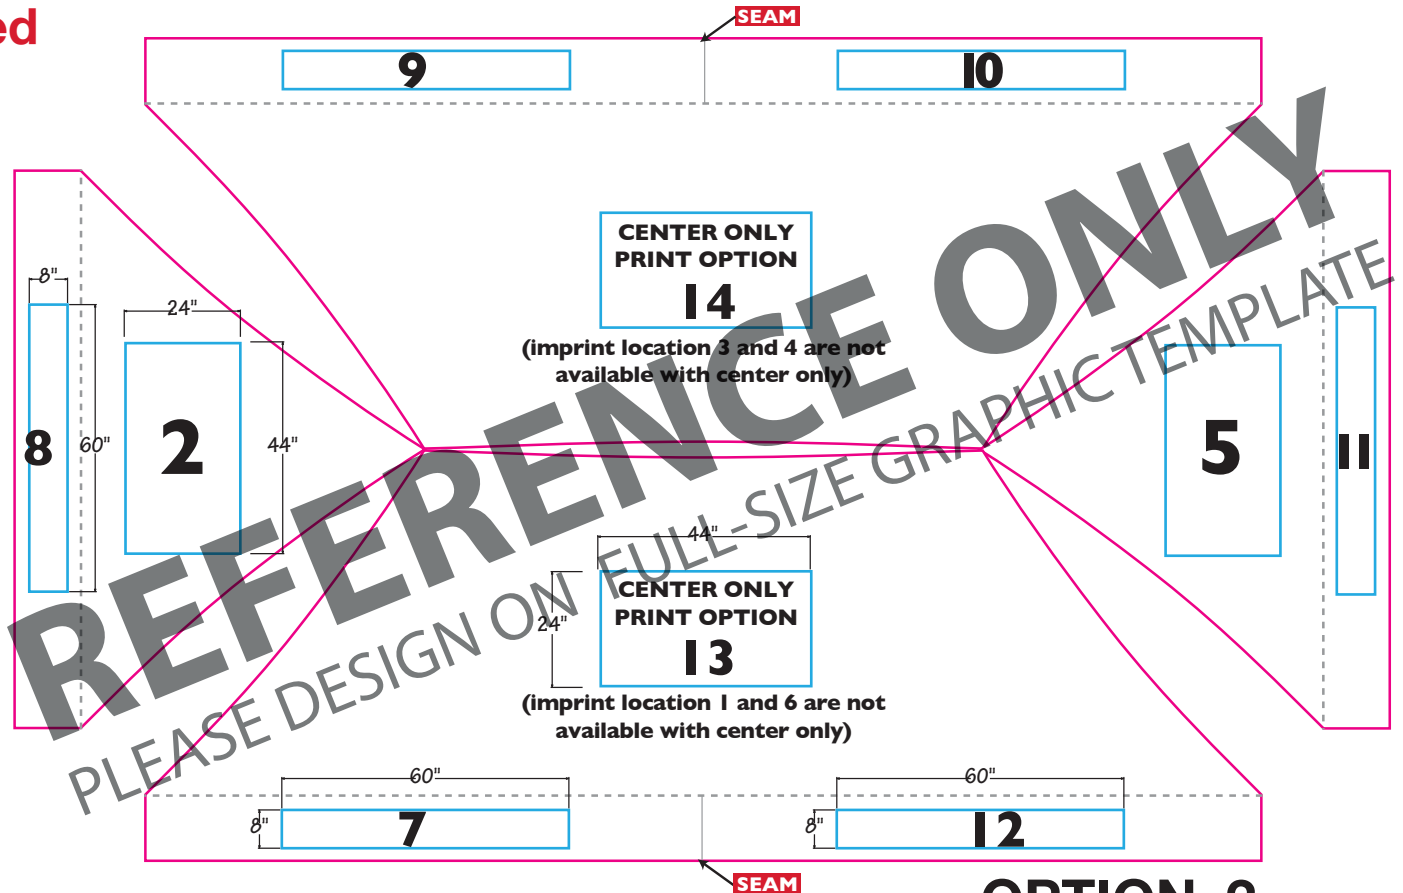

ShowStopper 10x20 Tent (Thermal Imprint)

- Art must be vector
- All fonts must be outlined
- Save file as PDF

Only (1) imprint per location.
1 location=
1 peak OR 1 valance with a
maximum of 12 locations.

TEMPLATE KEY

BLEED AREA

N/A
(no bleed on this product)

FINISHED SIZE

N/A

PEAK MAX:
44"W x 24"H

SAFE Sides:
60"W x 8"H

STITCH LINE

Using PMS colors in your art
is recommended but an exact
match cannot be guaranteed.

OPTION 2
1 LOGO ON 20' SIDES

ACCEPTABLE FILE FORMATS:

- Adobe Illustrator (.ai, .pdf, .eps)
- All Fonts Outlined
- Images Embedded