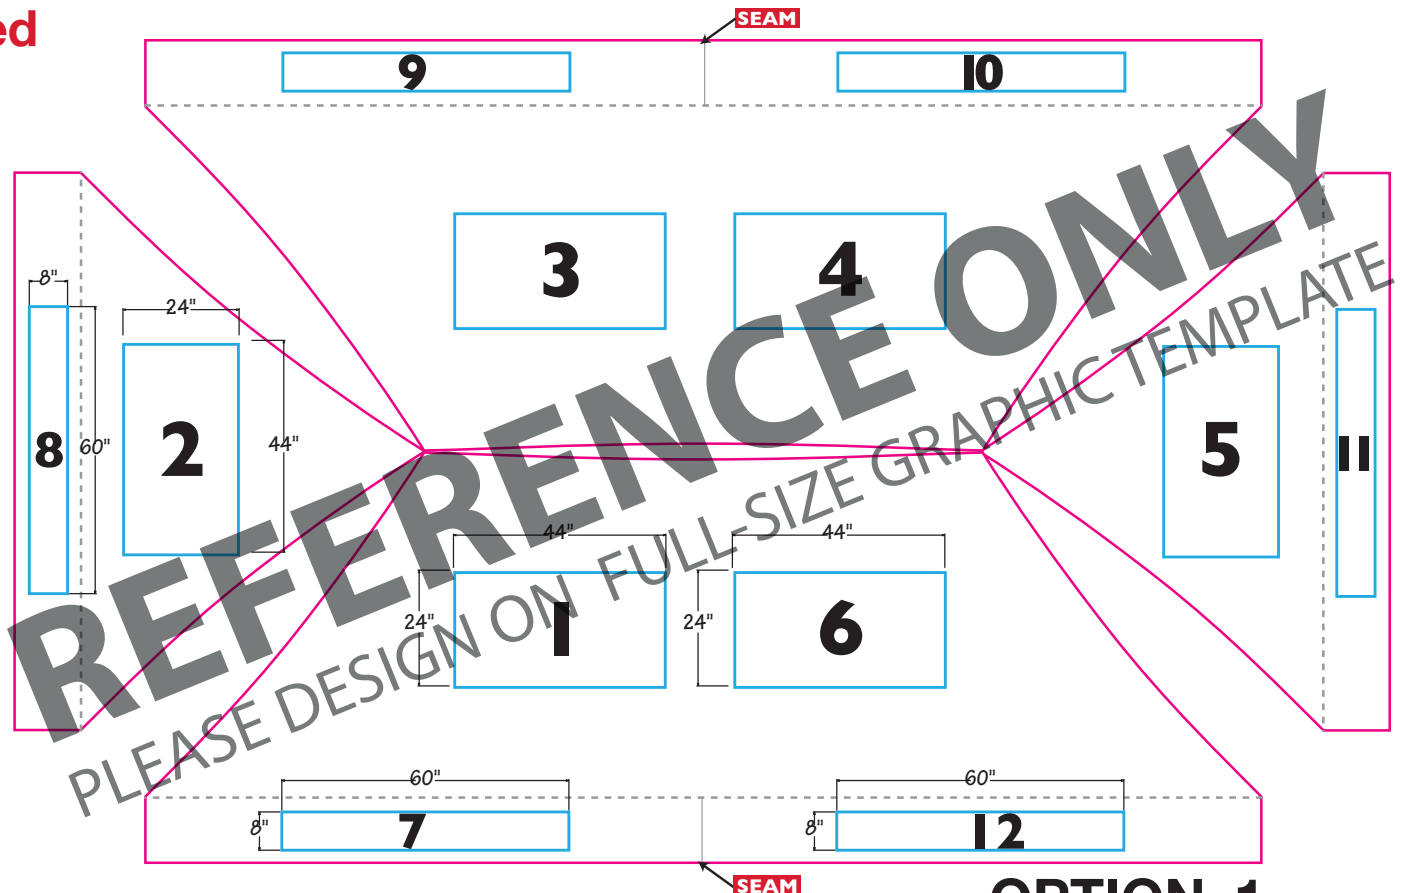

ShowStopper 10x 20 Tent (Thermal Imprint)

- Art must be vector
- All fonts must be outlined
- Save file as PDF

Only (1) imprint per location.
1 location=
1 peak OR 1 valance with a
maximum of 12 locations.

TEMPLATE KEY

BLEED AREA

N/A
(no bleed on this product)

FINISHED SIZE

N/A

PEAK MAX:
44"W x 24"H

SAFE Sides:
60"W x 8"H

STITCH LINE

Using PMS colors in your art
is recommended but an exact
match cannot be guaranteed.

OPTION_1
2 LOGOS ON 20' SIDES

ACCEPTABLE FILE FORMATS:

- Adobe Illustrator (.ai, .pdf, .eps)
- All Fonts Outlined
- Images Embedded