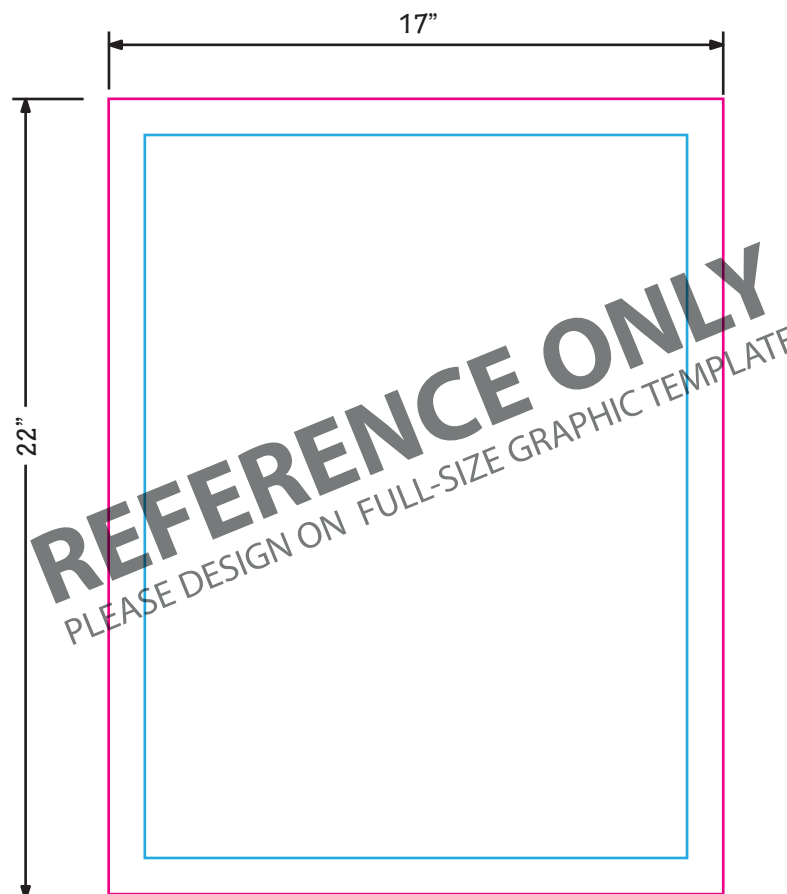

# 17" x 22" Top Load Frame

Kit Item# 293022  
Graphic Only Item # 190196

- All images must be embedded
- All fonts must be outlined
- Save file as PDF

## TEMPLATE KEY

**BLEED AREA**  
N/A

**FINISHED SIZE**  
17"W x 22"H

**SAFE AREA**  
15"W x 20"H

Using PMS colors in your art is recommended but an exact match cannot be guaranteed.

## ACCEPTABLE FILE FORMATS:

Vector lines Vector image

- Adobe Illustrator (.ai, .pdf, .eps)
- All Fonts Outlined
- Images Embedded

Raster image

- Adobe Photoshop (.psd, .tif, .jpg)
- 200 DPI at 100% Scale