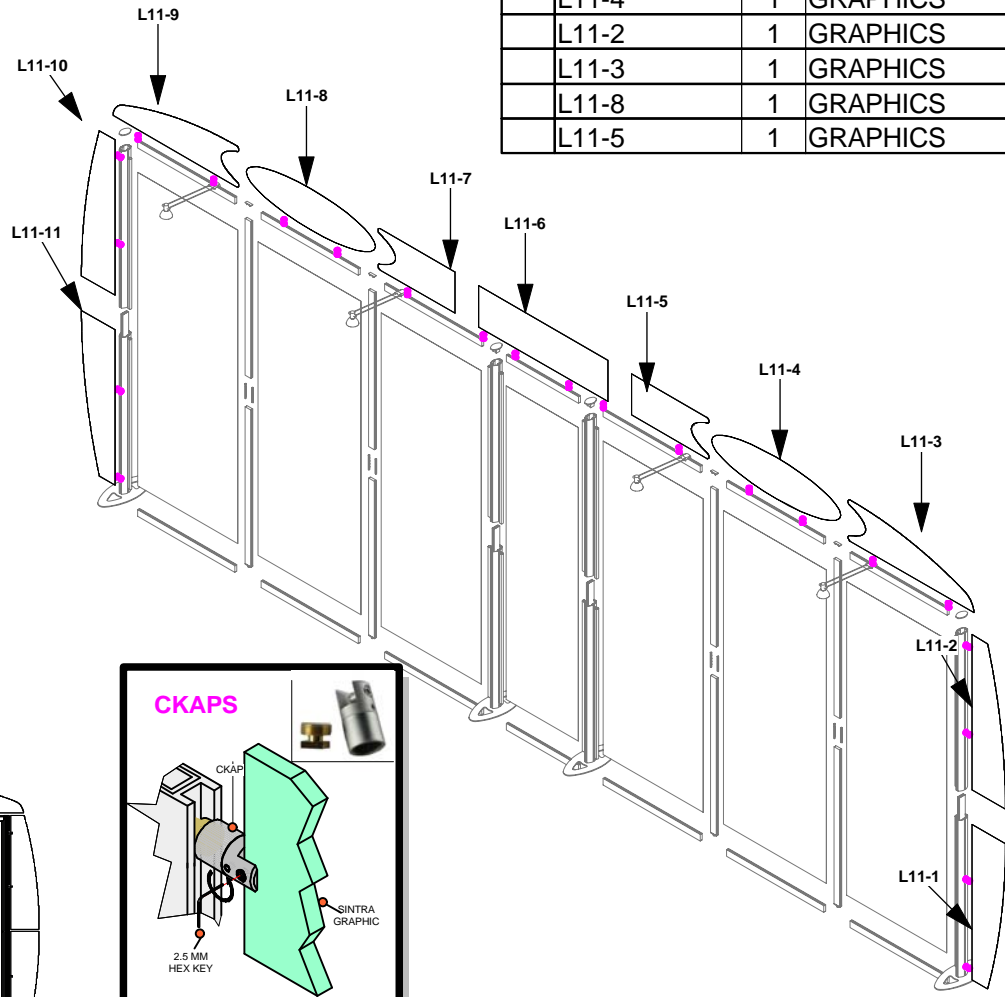

LINEAR

Code	#	Description
L5-2	1	GRAPHICS
L5-1	1	GRAPHICS
L5-3	1	GRAPHICS
IL5-4	1	GRAPHICS
L5-6	1	GRAPHICS
L5-7	1	GRAPHICS
L5-5	1	GRAPHICS

W/ MAGNETIC TAPE
ON BACKSIDE
ALL SIDES

L5-1
W/ MAGNETIC TAPE
ON BACKSIDE
ALL SIDES

L5-2
W/ MAGNETIC TAPE
ON BACKSIDE
ALL SIDES

L5-3
W/ MAGNETIC TAPE
ON BACKSIDE
ALL SIDES

IL5-4
W/ MAGNETIC TAPE
ON BACKSIDE
ALL SIDES

L5-5
W/ MAGNETIC TAPE
ON BACKSIDE
ALL SIDES

L5-6
W/ MAGNETIC TAPE
ON BACKSIDE
ALL SIDES

L1

L2

L9

L3 / L4
L3-2 / L4-1

LINEAR

Code	#	Description
LV3 LIGHT	4	GREY SKINNY LIGHT WITH OSRAM TITAN 50W LA

LINEAR

CKAP

L1

L2

L9

L3 / L4
L3-2 / L4-1

LINEAR