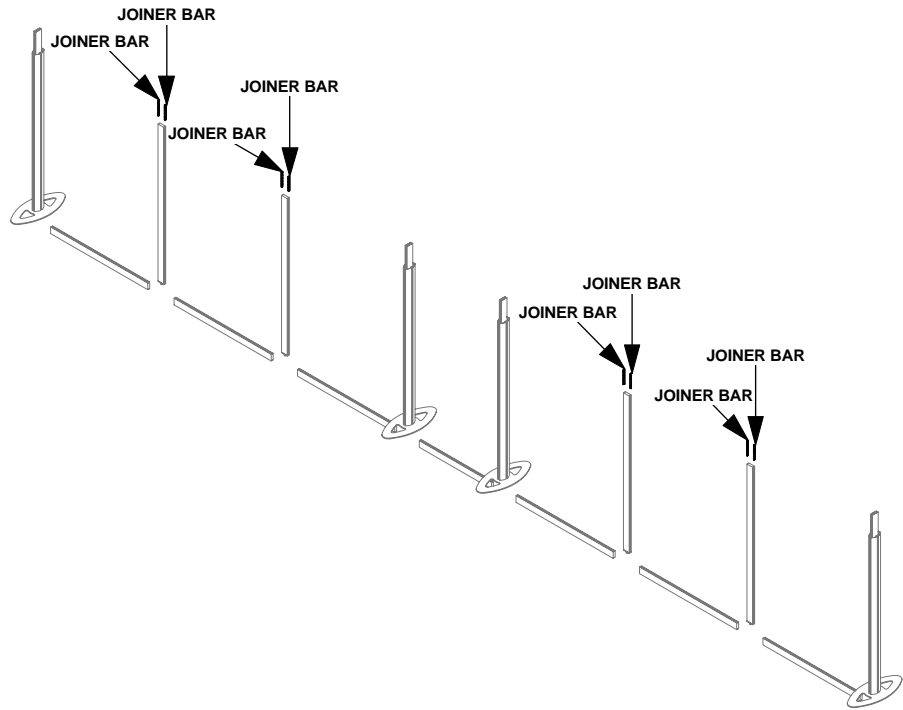

LINEAR 16

Code	#	Description
JOINER BAR	8	JOINER BAR
CORNER LOCK	4	CORNER LOCK

LINEAR

Code	#	Description
L2	4	TOP HALF UPRIGHT
L6	4	CAP
L3	6	HORIZONTAL GRAPHIC BAR
L4-1	4	VERTICAL GRAPHIC BAR
L9	12	GRAPHICS MOUNTING BAR
CPH C	4	CAP FOR VERTICAL GRAPHIC BAR
L3-1	1	HORIZONTAL GRAPHIC BAR

LINEAR

Code	#	Description
L5-2	1	GRAPHICS
L5-1	1	GRAPHICS
L5-3	1	GRAPHICS
IL5-4	1	GRAPHICS
L5-6	1	GRAPHICS
L5-7	1	GRAPHICS
L5-5	1	GRAPHICS

W/ MAGNETIC TAPE
ON BACKSIDE
ALL SIDES

L5-1
W/ MAGNETIC TAPE
ON BACKSIDE
ALL SIDES

L5-2
W/ MAGNETIC TAPE
ON BACKSIDE
ALL SIDES

L5-3
W/ MAGNETIC TAPE
ON BACKSIDE
ALL SIDES

IL5-4
W/ MAGNETIC TAPE
ON BACKSIDE
ALL SIDES

L5-5
W/ MAGNETIC TAPE
ON BACKSIDE
ALL SIDES

L5-6
W/ MAGNETIC TAPE
ON BACKSIDE
ALL SIDES

L1

L2

L9

L3 / L4
L3-2 / L4-1

LINEAR

Code	#	Description
LV3 LIGHT	4	GREY SKINNY LIGHT WITH OSRAM TITAN 50W LA

LINEAR

CKAP