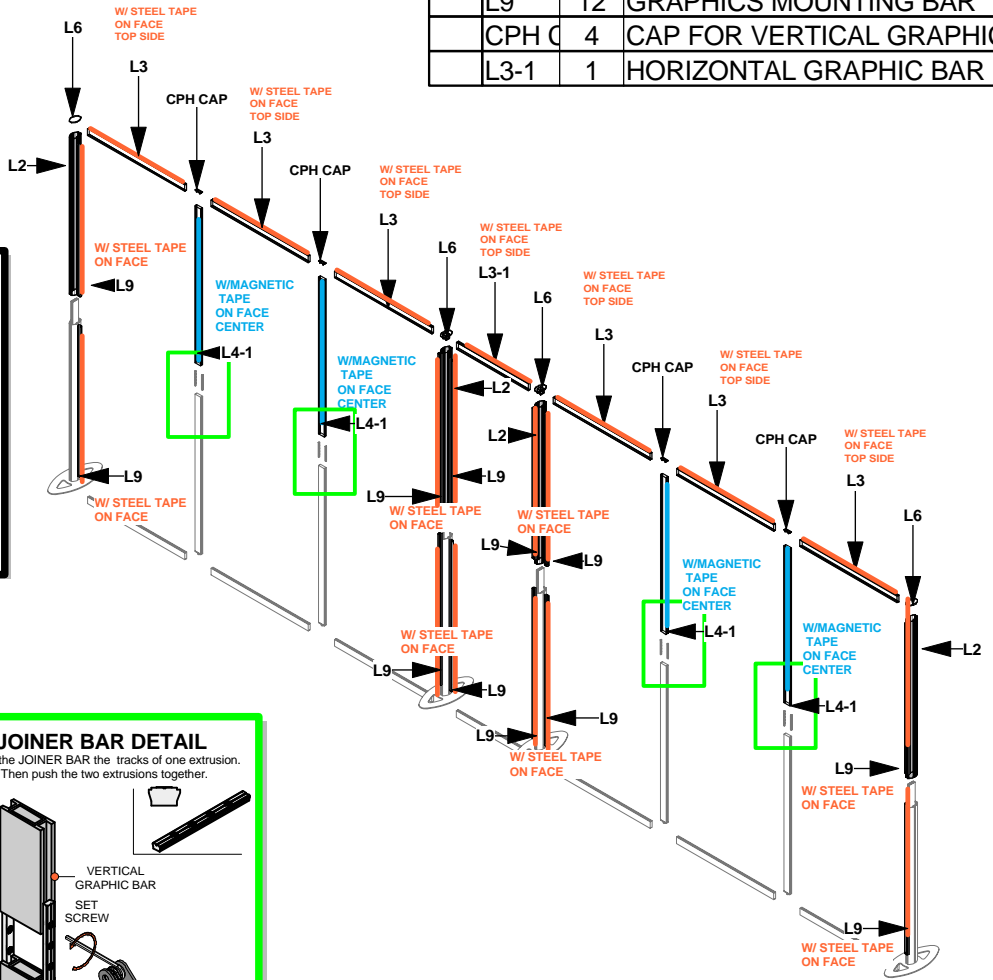

LINEAR 16

Code	#	Description
JOINER BAR	8	JOINER BAR
CORNER LOCK	4	CORNER LOCK

LINEAR

Code	#	Description
L2	4	TOP HALF UPRIGHT
L6	4	CAP
L3	6	HORIZONTAL GRAPHIC BAR
L4-1	4	VERTICAL GRAPHIC BAR
L9	12	GRAPHICS MOUNTING BAR
CPH C	4	CAP FOR VERTICAL GRAPHIC BAR
L3-1	1	HORIZONTAL GRAPHIC BAR

LINEAR

Code	#	Description
L5-2	1	GRAPHICS
L5-1	1	GRAPHICS
L5-3	1	GRAPHICS
IL5-4	1	GRAPHICS
L5-6	1	GRAPHICS
L5-7	1	GRAPHICS
L5-5	1	GRAPHICS

W/ MAGNETIC TAPE
ON BACKSIDE
ALL SIDES

L5-1
W/ MAGNETIC TAPE
ON BACKSIDE
ALL SIDES

L5-2
W/ MAGNETIC TAPE
ON BACKSIDE
ALL SIDES

L5-3
W/ MAGNETIC TAPE
ON BACKSIDE
ALL SIDES

IL5-4
W/ MAGNETIC TAPE
ON BACKSIDE
ALL SIDES

L5-5
W/ MAGNETIC TAPE
ON BACKSIDE
ALL SIDES

L5-6
W/ MAGNETIC TAPE
ON BACKSIDE
ALL SIDES

L1

L2

L9

L3 / L4
L3-2 / L4-1

LINEAR

Code	#	Description
LV3 LIGHT	4	GREY SKINNY LIGHT WITH OSRAM TITAN 50W LA

LINEAR

CKAP