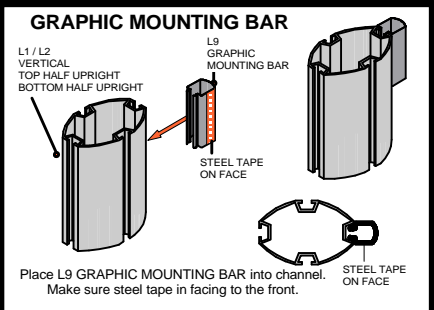

LINEAR 16

Code	#	Description
JOINER BAR	8	JOINER BAR
CORNER LOCK	4	CORNER LOCK

LINEAR

Code	#	Description
L2	4	TOP HALF UPRIGHT
L6	4	CAP
L3	6	HORIZONTAL GRAPHIC BAR
L4-1	4	VERTICAL GRAPHIC BAR
L9	12	GRAPHICS MOUNTING BAR
CPH C	4	CAP FOR VERTICAL GRAPHIC BAR
L3-1	1	HORIZONTAL GRAPHIC BAR

LINEAR

Code	#	Description
L5-2	1	GRAPHICS
L5-1	1	GRAPHICS
L5-3	1	GRAPHICS
IL5-4	1	GRAPHICS
L5-6	1	GRAPHICS
L5-7	1	GRAPHICS
L5-5	1	GRAPHICS

W/ MAGNETIC TAPE
ON BACKSIDE
ALL SIDES

L5-1
W/ MAGNETIC TAPE
ON BACKSIDE
ALL SIDES