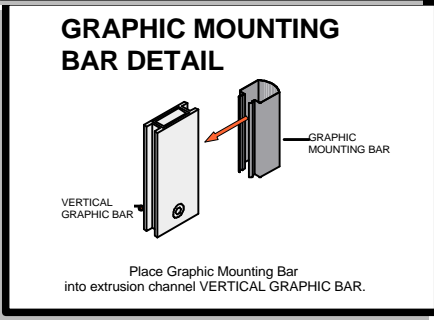

LINEAR 16

Code	#	Description
JOINER BAR	8	JOINER BAR
CORNER LOCK	4	CORNER LOCK

LINEAR

Code	#	Description
L2	4	TOP HALF UPRIGHT
L6	4	CAP
L3	6	HORIZONTAL GRAPHIC BAR
L4-1	4	VERTICAL GRAPHIC BAR
L9	12	GRAPHICS MOUNTING BAR
CPH C	4	CAP FOR VERTICAL GRAPHIC BAR
L3-1	1	HORIZONTAL GRAPHIC BAR

LINEAR

Code	#	Description
L5-2	1	GRAPHICS
L5-1	1	GRAPHICS
L5-3	1	GRAPHICS
IL5-4	1	GRAPHICS
L5-6	1	GRAPHICS
L5-7	1	GRAPHICS
L5-5	1	GRAPHICS

W/ MAGNETIC TAPE
ON BACKSIDE
ALL SIDES

L5-1
W/ MAGNETIC TAPE
ON BACKSIDE
ALL SIDES