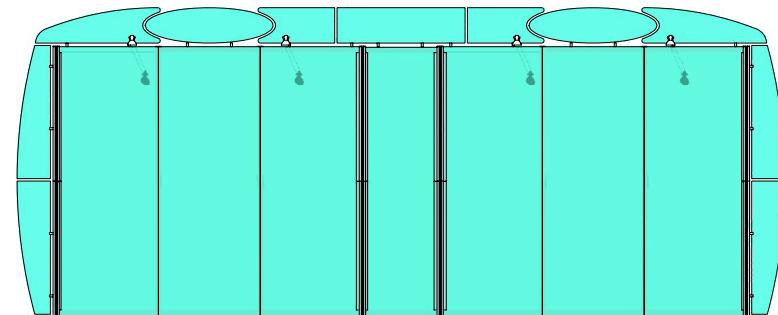

LINEAR 16

Code	#	Description
JOINER BAR	8	JOINER BAR
CORNER LOCK	4	CORNER LOCK

LINEAR

Code	#	Description
L2	4	TOP HALF UPRIGHT
L6	4	CAP
L3	6	HORIZONTAL GRAPHIC BAR
L4-1	4	VERTICAL GRAPHIC BAR
L9	12	GRAPHICS MOUNTING BAR
CPH C	4	CAP FOR VERTICAL GRAPHIC BAR
L3-1	1	HORIZONTAL GRAPHIC BAR

LINEAR

Code	#	Description
L5-2	1	GRAPHICS
L5-1	1	GRAPHICS
L5-3	1	GRAPHICS
IL5-4	1	GRAPHICS
L5-6	1	GRAPHICS
L5-7	1	GRAPHICS
L5-5	1	GRAPHICS

W/ MAGNETIC TAPE
ON BACKSIDE
ALL SIDES

L5-1
W/ MAGNETIC TAPE
ON BACKSIDE
ALL SIDES

L5-2
W/ MAGNETIC TAPE
ON BACKSIDE
ALL SIDES

L5-3
W/ MAGNETIC TAPE
ON BACKSIDE
ALL SIDES

IL5-4
W/ MAGNETIC TAPE
ON BACKSIDE
ALL SIDES

L5-5
W/ MAGNETIC TAPE
ON BACKSIDE
ALL SIDES

L5-6
W/ MAGNETIC TAPE
ON BACKSIDE
ALL SIDES

L1

L2

L9

L3 / L4
L3-2 / L4-1

LINEAR

Code	#	Description
LV3 LIGHT	4	GREY SKINNY LIGHT WITH OSRAM TITAN 50W LA

LINEAR

CKAP