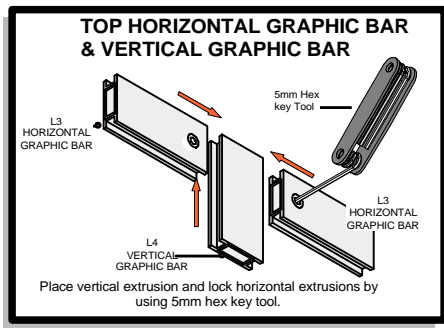

LINEAR 16

Code	#	Description
JOINER BAR	8	JOINER BAR
CORNER LOCK	4	CORNER LOCK

LINEAR

Code	#	Description
L2	4	TOP HALF UPRIGHT
L6	4	CAP
L3	6	HORIZONTAL GRAPHIC BAR
L4-1	4	VERTICAL GRAPHIC BAR
L9	12	GRAPHICS MOUNTING BAR
CPH C	4	CAP FOR VERTICAL GRAPHIC BAR
L3-1	1	HORIZONTAL GRAPHIC BAR

LINEAR

Code	#	Description
L5-2	1	GRAPHICS
L5-1	1	GRAPHICS
L5-3	1	GRAPHICS
IL5-4	1	GRAPHICS
L5-6	1	GRAPHICS
L5-7	1	GRAPHICS
L5-5	1	GRAPHICS

W/ MAGNETIC TAPE
ON BACKSIDE
ALL SIDES

L5-1
W/ MAGNETIC TAPE
ON BACKSIDE
ALL SIDES

L5-2
W/ MAGNETIC TAPE
ON BACKSIDE
ALL SIDES

L5-3
W/ MAGNETIC TAPE
ON BACKSIDE
ALL SIDES

IL5-4
W/ MAGNETIC TAPE
ON BACKSIDE
ALL SIDES

L5-5
W/ MAGNETIC TAPE
ON BACKSIDE
ALL SIDES

L5-6
W/ MAGNETIC TAPE
ON BACKSIDE
ALL SIDES