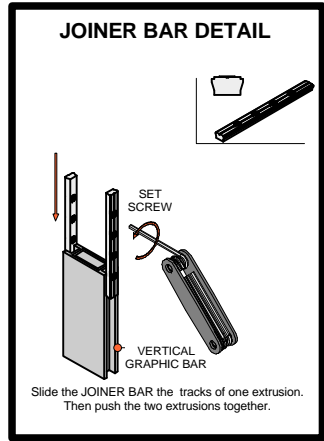

LINEAR 16

Code	#	Description
JOINER BAR	8	JOINER BAR
CORNER LOCK	4	CORNER LOCK

LINEAR

Code	#	Description
L2	4	TOP HALF UPRIGHT
L6	4	CAP
L3	6	HORIZONTAL GRAPHIC BAR
L4-1	4	VERTICAL GRAPHIC BAR
L9	12	GRAPHICS MOUNTING BAR
CPH C	4	CAP FOR VERTICAL GRAPHIC BAR
L3-1	1	HORIZONTAL GRAPHIC BAR

LINEAR

Code	#	Description
L5-2	1	GRAPHICS
L5-1	1	GRAPHICS
L5-3	1	GRAPHICS
IL5-4	1	GRAPHICS
L5-6	1	GRAPHICS
L5-7	1	GRAPHICS
L5-5	1	GRAPHICS

W/ MAGNETIC TAPE
ON BACKSIDE
ALL SIDES

L5-1
W/ MAGNETIC TAPE
ON BACKSIDE
ALL SIDES