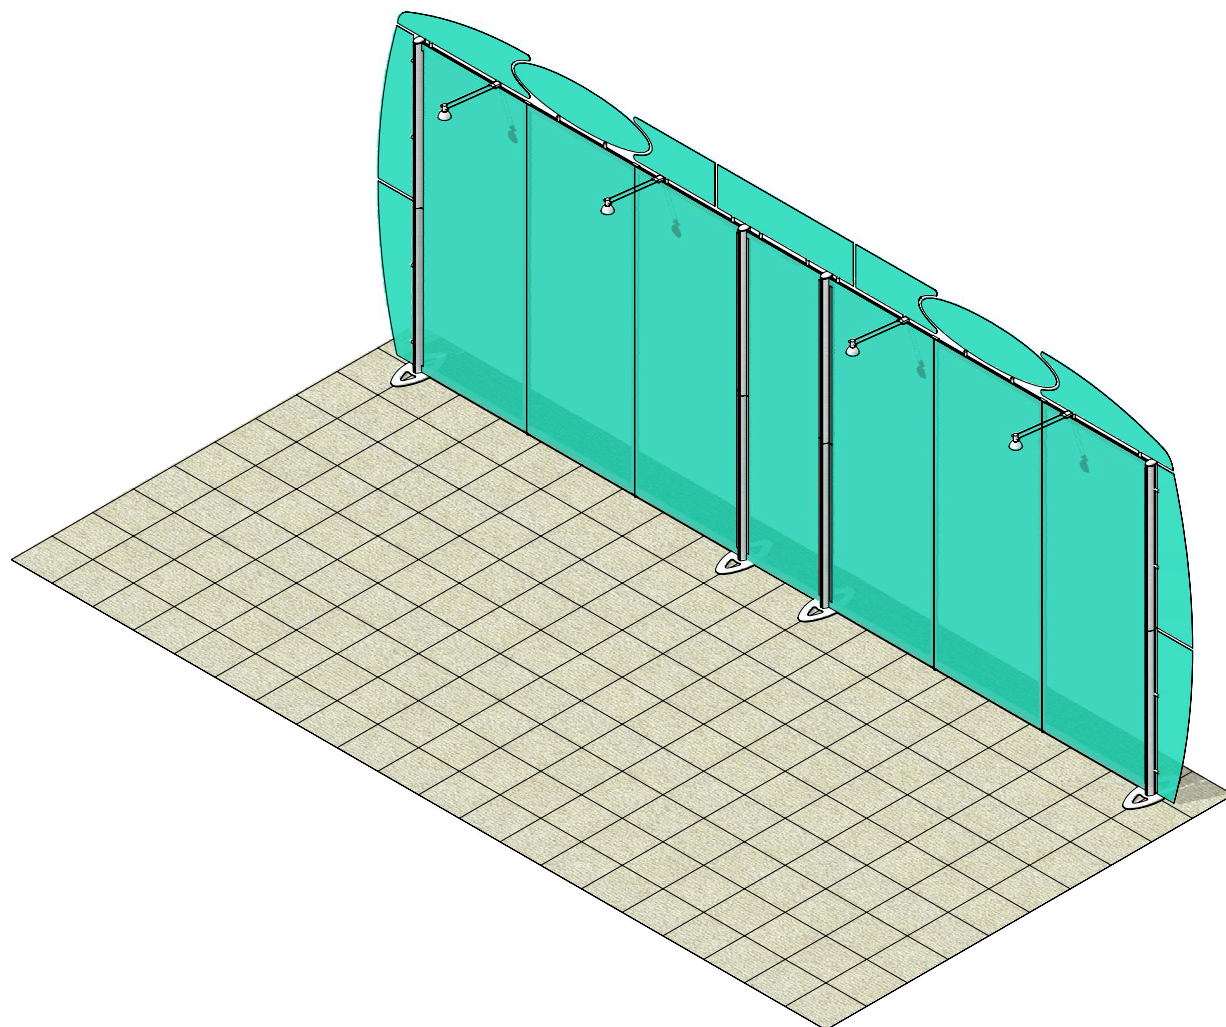

LINEAR 16

Code	#	Description
JOINER BAR	8	JOINER BAR
CORNER LOCK	4	CORNER LOCK

LINEAR

Code	#	Description
L2	4	TOP HALF UPRIGHT
L6	4	CAP
L3	6	HORIZONTAL GRAPHIC BAR
L4-1	4	VERTICAL GRAPHIC BAR
L9	12	GRAPHICS MOUNTING BAR
CPH C	4	CAP FOR VERTICAL GRAPHIC BAR
L3-1	1	HORIZONTAL GRAPHIC BAR

LINEAR

Code	#	Description
L5-2	1	GRAPHICS
L5-1	1	GRAPHICS
L5-3	1	GRAPHICS
IL5-4	1	GRAPHICS
L5-6	1	GRAPHICS
L5-7	1	GRAPHICS
L5-5	1	GRAPHICS

W/ MAGNETIC TAPE
ON BACKSIDE
ALL SIDES

L5-1
W/ MAGNETIC TAPE
ON BACKSIDE
ALL SIDES

L5-2
W/ MAGNETIC TAPE
ON BACKSIDE
ALL SIDES

L5-3
W/ MAGNETIC TAPE
ON BACKSIDE
ALL SIDES

IL5-4
W/ MAGNETIC TAPE
ON BACKSIDE
ALL SIDES

L5-5
W/ MAGNETIC TAPE
ON BACKSIDE
ALL SIDES

L5-6
W/ MAGNETIC TAPE
ON BACKSIDE
ALL SIDES

L1

L2

L9

L3 / L4
L3-2 / L4-1

LINEAR

Code	#	Description
LV3 LIGHT	4	GREY SKINNY LIGHT WITH OSRAM TITAN 50W LA

LINEAR

CKAP