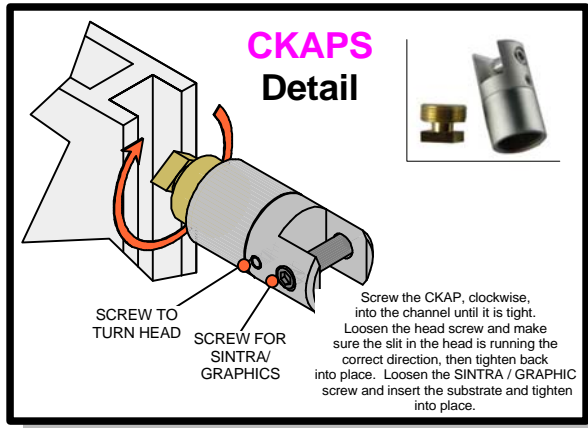

L5-2
W/ MAGNETIC TAPE
ON BACKSIDE
ALL SIDES

L5-3
W/ MAGNETIC TAPE
ON BACKSIDE
ALL SIDES

IL5-4
W/ MAGNETIC TAPE
ON BACKSIDE
ALL SIDES

L5-5
W/ MAGNETIC TAPE
ON BACKSIDE
ALL SIDES

L5-6
W/ MAGNETIC TAPE
ON BACKSIDE
ALL SIDES

L1

L2

L9

L3 / L4
L3-2 / L4-1

LINEAR

Code	#	Description
LV3 LIGHT	4	GREY SKINNY LIGHT WITH OSRAM TITAN 50W LA

LINEAR

CKAP