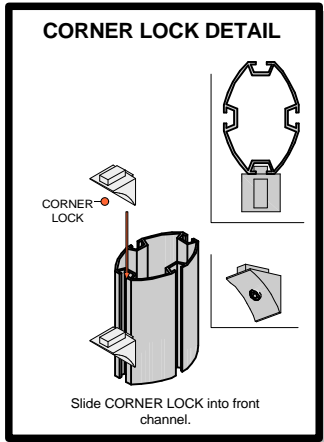

LINEAR 16

Code	#	Description
JOINER BAR	8	JOINER BAR
CORNER LOCK	4	CORNER LOCK

LINEAR

Code	#	Description
L2	4	TOP HALF UPRIGHT
L6	4	CAP
L3	6	HORIZONTAL GRAPHIC BAR
L4-1	4	VERTICAL GRAPHIC BAR
L9	12	GRAPHICS MOUNTING BAR
CPH C	4	CAP FOR VERTICAL GRAPHIC BAR
L3-1	1	HORIZONTAL GRAPHIC BAR

LINEAR

Code	#	Description
L5-2	1	GRAPHICS
L5-1	1	GRAPHICS
L5-3	1	GRAPHICS
IL5-4	1	GRAPHICS
L5-6	1	GRAPHICS
L5-7	1	GRAPHICS
L5-5	1	GRAPHICS

W/ MAGNETIC TAPE
ON BACKSIDE
ALL SIDES

L5-1
W/ MAGNETIC TAPE
ON BACKSIDE
ALL SIDES