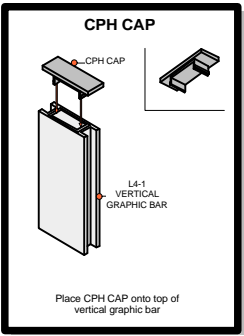

LINEAR 16

Code	#	Description
JOINER BAR	8	JOINER BAR
CORNER LOCK	4	CORNER LOCK

LINEAR

Code	#	Description
L2	4	TOP HALF UPRIGHT
L6	4	CAP
L3	6	HORIZONTAL GRAPHIC BAR
L4-1	4	VERTICAL GRAPHIC BAR
L9	12	GRAPHICS MOUNTING BAR
CPH C	4	CAP FOR VERTICAL GRAPHIC BAR
L3-1	1	HORIZONTAL GRAPHIC BAR

LINEAR

Code	#	Description
L5-2	1	GRAPHICS
L5-1	1	GRAPHICS
L5-3	1	GRAPHICS
IL5-4	1	GRAPHICS
L5-6	1	GRAPHICS
L5-7	1	GRAPHICS
L5-5	1	GRAPHICS

W/ MAGNETIC TAPE
ON BACKSIDE
ALL SIDES

L5-1
W/ MAGNETIC TAPE
ON BACKSIDE
ALL SIDES