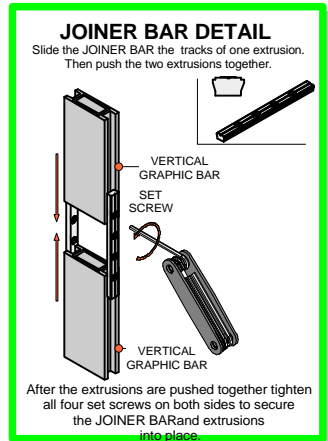

LINEAR 16

Code	#	Description
JOINER BAR	8	JOINER BAR
CORNER LOCK	4	CORNER LOCK

LINEAR

Code	#	Description
L2	4	TOP HALF UPRIGHT
L6	4	CAP
L3	6	HORIZONTAL GRAPHIC BAR
L4-1	4	VERTICAL GRAPHIC BAR
L9	12	GRAPHICS MOUNTING BAR
CPH C	4	CAP FOR VERTICAL GRAPHIC BAR
L3-1	1	HORIZONTAL GRAPHIC BAR

LINEAR

Code	#	Description
L5-2	1	GRAPHICS
L5-1	1	GRAPHICS
L5-3	1	GRAPHICS
IL5-4	1	GRAPHICS
L5-6	1	GRAPHICS
L5-7	1	GRAPHICS
L5-5	1	GRAPHICS

W/ MAGNETIC TAPE
ON BACKSIDE
ALL SIDES

L5-1
W/ MAGNETIC TAPE
ON BACKSIDE
ALL SIDES

L5-2
W/ MAGNETIC TAPE
ON BACKSIDE
ALL SIDES

L5-3
W/ MAGNETIC TAPE
ON BACKSIDE
ALL SIDES

IL5-4
W/ MAGNETIC TAPE
ON BACKSIDE
ALL SIDES

L5-5
W/ MAGNETIC TAPE
ON BACKSIDE
ALL SIDES

L5-6
W/ MAGNETIC TAPE
ON BACKSIDE
ALL SIDES