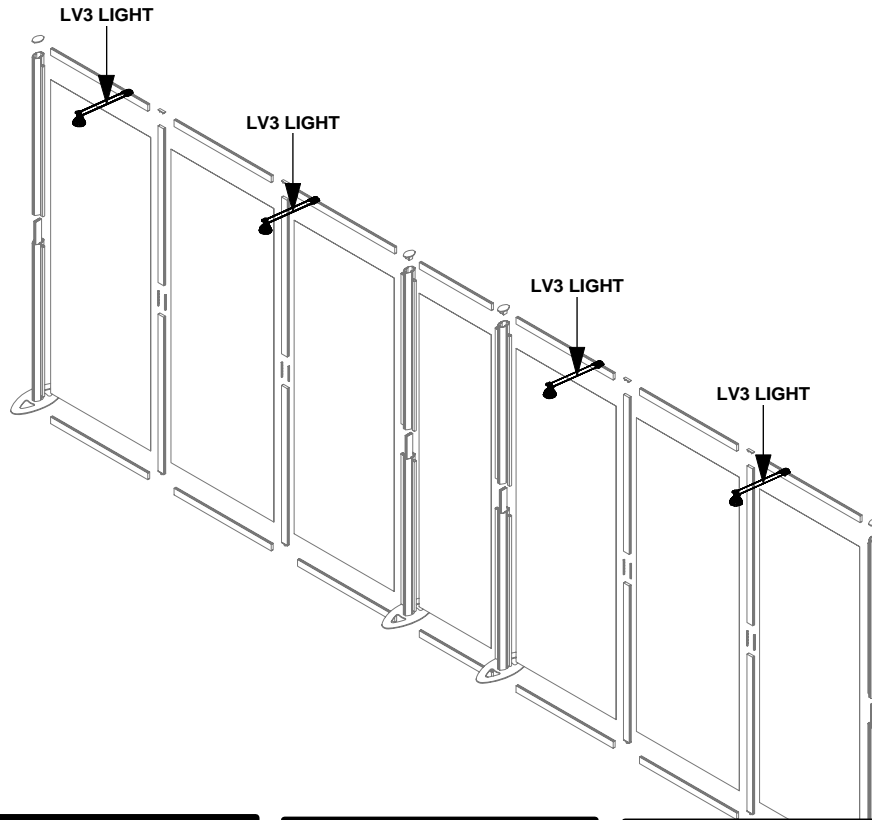

L5-2
W/ MAGNETIC TAPE
ON BACKSIDE
ALL SIDES

L5-3
W/ MAGNETIC TAPE
ON BACKSIDE
ALL SIDES

IL5-4
W/ MAGNETIC TAPE
ON BACKSIDE
ALL SIDES

L5-5
W/ MAGNETIC TAPE
ON BACKSIDE
ALL SIDES

L5-6
W/ MAGNETIC TAPE
ON BACKSIDE
ALL SIDES

L1

L2

L9

L3 / L4
L3-2 / L4-1

LINEAR

Code	#	Description
LV3 LIGHT	4	GREY SKINNY LIGHT WITH OSRAM TITAN 50W LA

LINEAR

CKAP