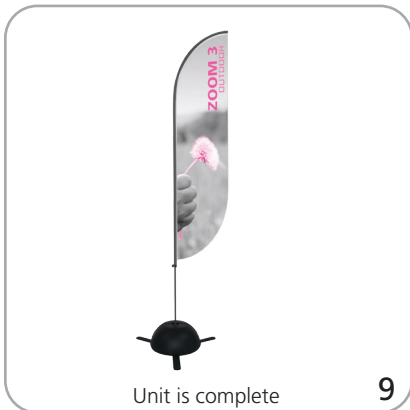

*Base only - does not include graphic or optional zoom attachment hardware

features and benefits:

- Outdoor sign or Zoom flag holder
- Securely holds a Zoom 3, 4 or 5 outdoor flag pole with Zoom attachment (optional upgrade): ATLAS-ZOOM-PIN
- Includes three ground stakes
- Hollow plastic base can be filled with water or sand
- Quick set up, easy storage
- One year limited hardware warranty against manufacturer defects

dimensions:

Hardware	Shipping
<p>Assembled unit: 29.5"w x 8.5"h x 25.12"d 749mm(w) x 216mm(h) x 638mm(d)</p> <p>With Zoom attachment: 29.5"w x 11"h x 25.12"d 749mm(w) x 282mm(h) x 638mm(d)</p> <p>Weight: 8 lbs / 4 kgs</p>	<p>Shipping dimensions - ships in one box: 18"l x 18"h x 9"d 457mm(l) x 457mm(h) x 229mm(d)</p> <p>Shipping weight: 10 lbs / 5 kgs</p>

SET-UP

Turn base over to twist feet 1

Rotate each foot outwards so that it rests between grooves 2

If desired, fill Atlas with water or sand 3

Atlas base is now ready for use 4

ZOOM ATTACHMENT SET-UP

Zoom attachment pieces as shown 5

Slide zoom pole attachment through base & center hole of bottom back plate 6

Thread washer and wingnut onto zoom pole attachment and tighten 7

Place Zoom onto Zoom pole attachment secured to Atlas base. 8