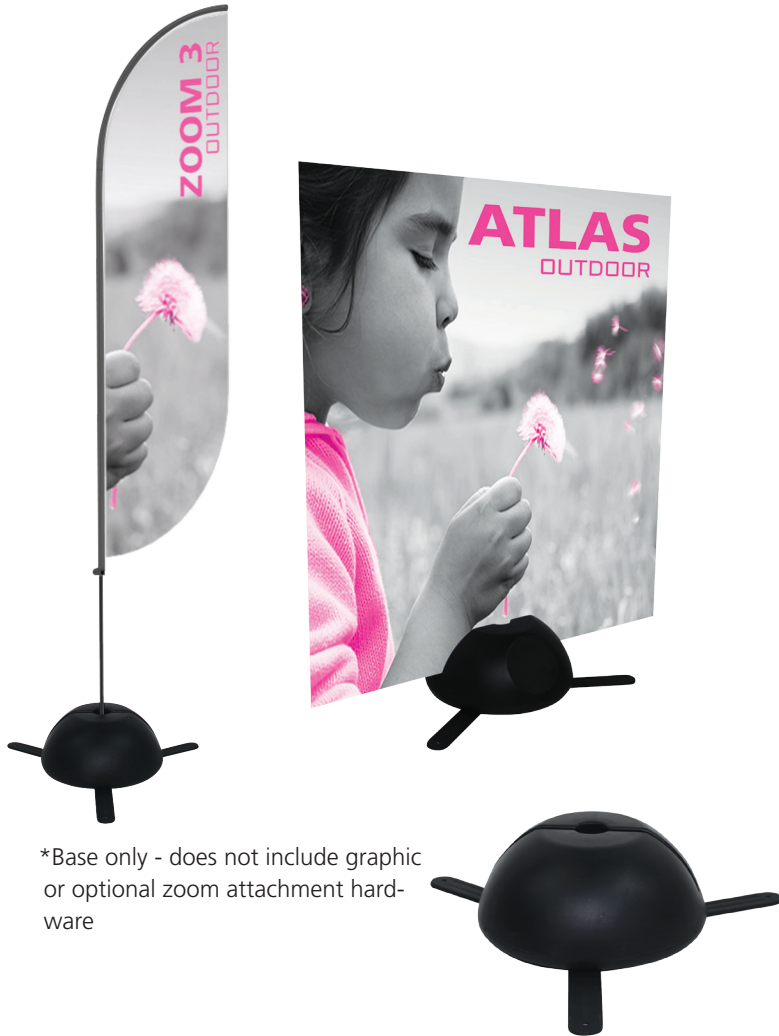

Atlas

ATLAS

The Atlas is an outdoor sign or Zoom flag holder. Use more than one Atlas to hold a large rigid graphic. The hollow plastic base can be filled with water or sand. Set up is quick and storage is easy.

*Base only - does not include graphic or optional zoom attachment hardware

features and benefits:

- Outdoor sign or Zoom flag holder
- Securely holds a Zoom 3, 4 or 5 outdoor flag pole with Zoom attachment (optional upgrade): ATLAS-ZOOM-PIN
- Includes three ground stakes
- Hollow plastic base can be filled with water or sand
- Quick set up, easy storage
- One year limited hardware warranty against manufacturer defects

dimensions:

Hardware	Shipping
<p>Assembled unit: 29.5"w x 8.5"h x 25.12"d 749mm(w) x 216mm(h) x 638mm(d)</p> <p>With Zoom attachment: 29.5"w x 11"h x 25.12"d 749mm(w) x 282mm(h) x 638mm(d)</p> <p>Weight: 8 lbs / 4 kgs</p>	<p>Shipping dimensions - ships in one box: 18"l x 18"h x 9"d 457mm(l) x 457mm(h) x 229mm(d)</p> <p>Shipping weight: 10 lbs / 5 kgs</p>

additional information:

- Securely holds a Zoom 3, 4 or 5 outdoor flag pole with Zoom attachment (optional upgrade) ATLAS-ZOOM-PIN
- Use as many Atlas bases as necessary to hold a large rigid graphic .4 - .5" thick
- Recommended Graphic substrates:
10mm corrugated plastic or 1/2" rigid substrates