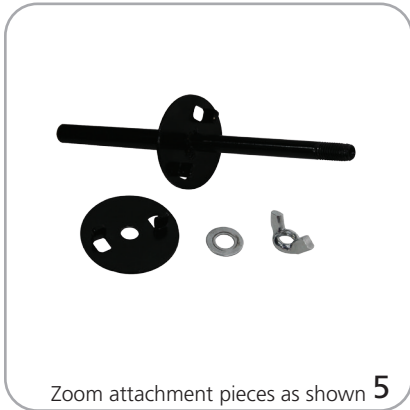

*Base only - does not include graphic or optional zoom attachment hardware

features and benefits:

- Outdoor sign or Zoom flag holder
- Securely holds a Zoom 3, 4 or 5 outdoor flag pole with Zoom attachment (optional upgrade): ATLAS-ZOOM-PIN
- Includes three ground stakes
- Hollow plastic base can be filled with water or sand
- Quick set up, easy storage
- One year limited hardware warranty against manufacturer defects

additional information:

- Securely holds a Zoom 3, 4 or 5 outdoor flag pole with Zoom attachment (optional upgrade) ATLAS-ZOOM-PIN
- Use as many Atlas bases as necessary to hold a large rigid graphic .4 - .5" thick
- Recommended Graphic substrates:
10mm corrugated plastic or 1/2" rigid substrates

SET-UP

Turn base over to twist feet 1

Rotate each foot outwards so that it rests between grooves 2

If desired, fill Atlas with water or sand 3

Atlas base is now ready for use 4

ZOOM ATTACHMENT SET-UP

Zoom attachment pieces as shown 5

Slide zoom pole attachment through base & center hole of bottom back plate 6

Thread washer and wingnut onto zoom pole attachment and tighten 7

Place Zoom onto Zoom pole attachment secured to Atlas base. 8