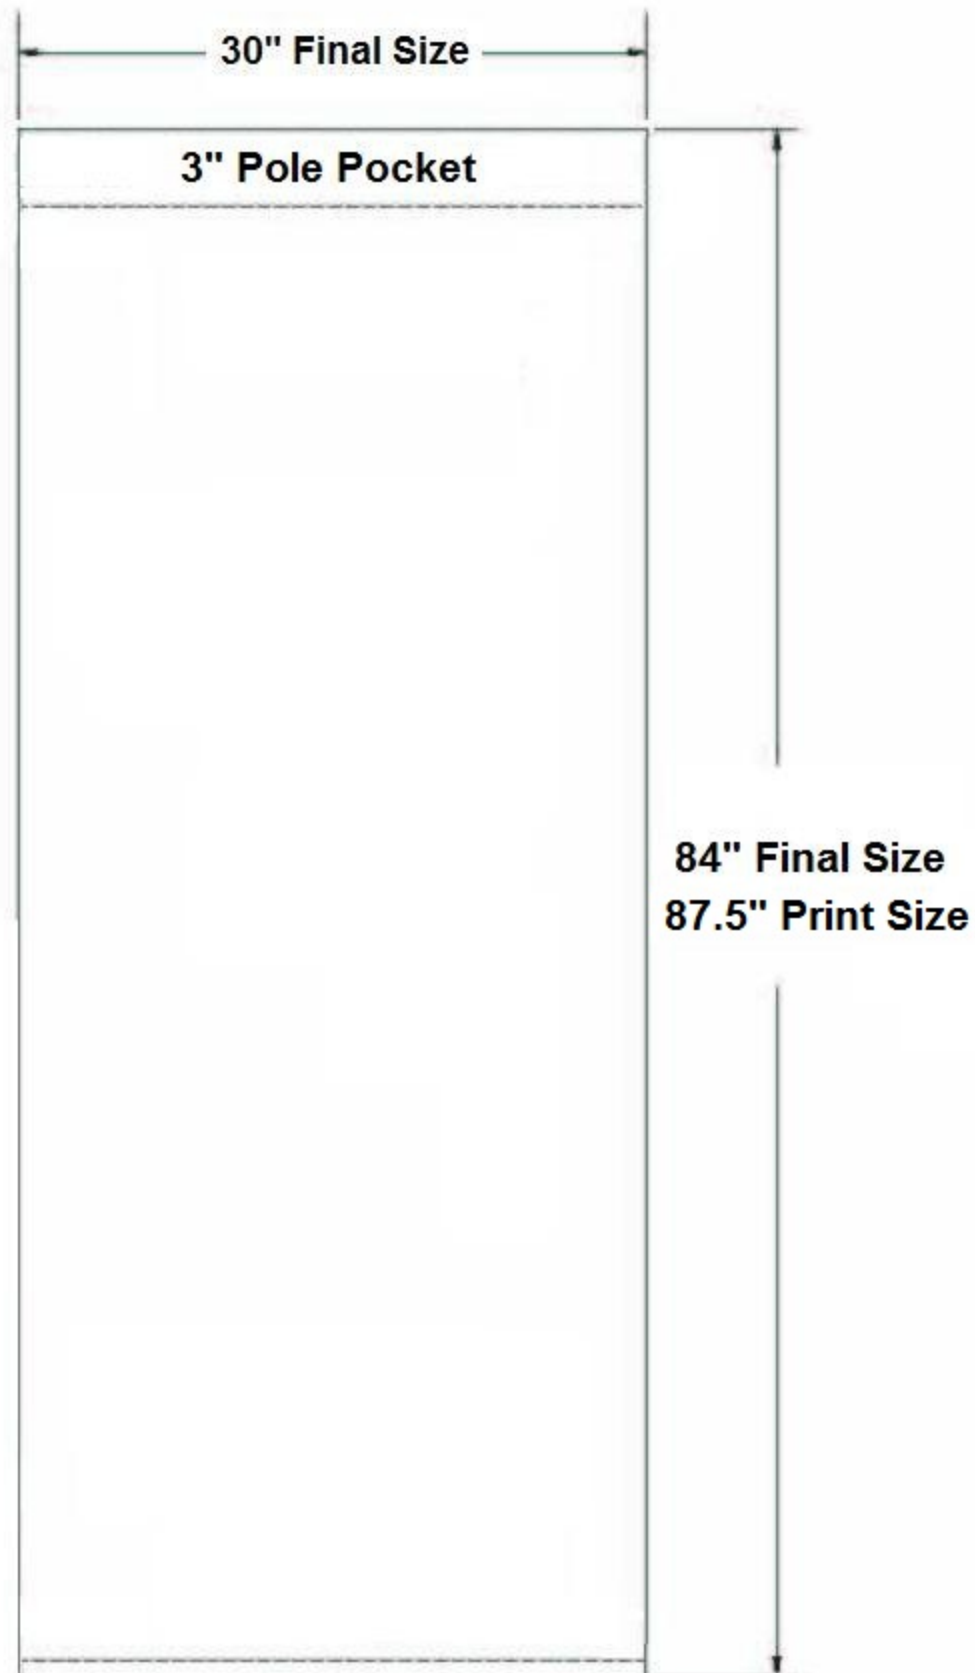

30" x 84"

**Sew loop Velcro
to back of graphic**