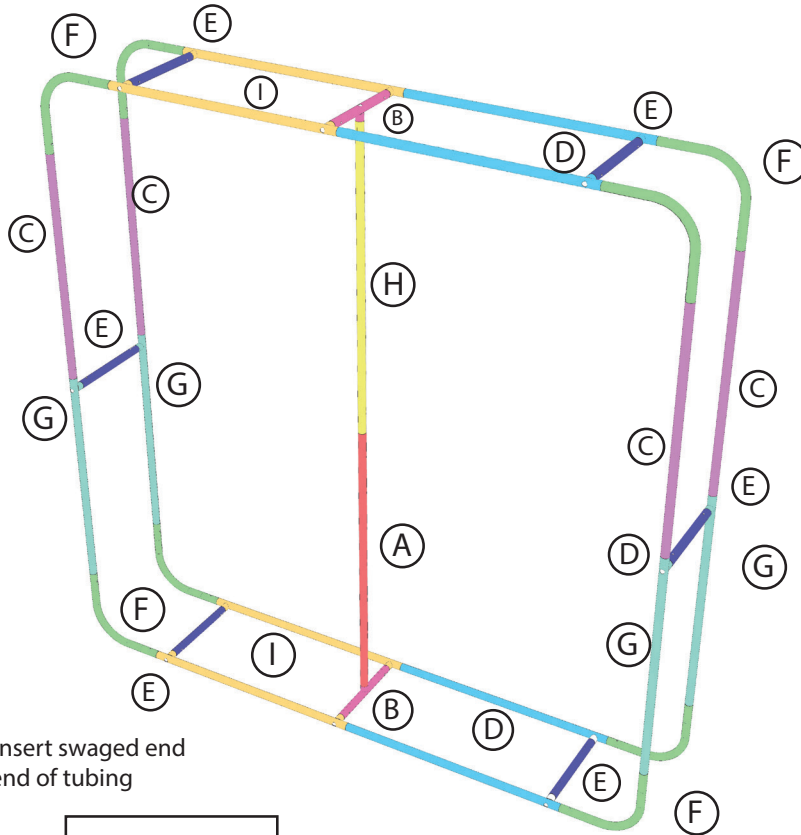

# WALLBOX 10FT X 10FT

PRODUCT CATEGORY: WALLBOX DISPLAYS

PRODUCT CODE: WB-10X10

On Frame

OnGraphic

## SET UP INSTRUCTIONS

Press button & insert swaged end into receiving end of tubing

	PART NAME	LENGTH	TUBE	QTY
A	SUPPORT BOTTOM	61.375"	M/F	1
B	UNION TUBE w/HOLE	14"	F/F/M	2
C	52" TUBE	55.375"	M/F	4
D	52" TUBE	55.375"	M/F	4
E	UNION TUBE	14"	F/F	6
F	CURVED CORNER	12"	F/F	8
G	SUPPORT TOP	58.75"	M/M	4
H	58" TUBE	58"	F/F	1
I	52" TUBE	58.75"	F/F	4

SPECIFICATIONS	
SKU	WB-10X10-HO
TUBE Ø	30 MM