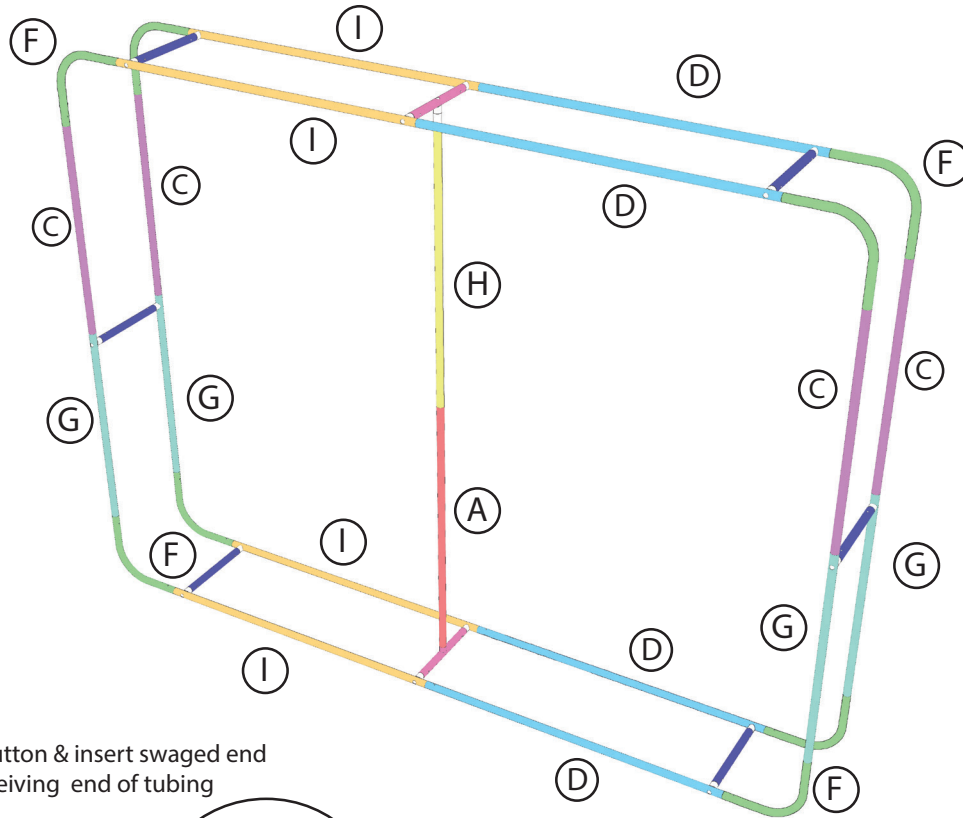

# WALLBOX 10FT X 8FT

PRODUCT CATEGORY: WALLBOX DISPLAYS

PRODUCT CODE: WB-10X8

On Frame

OnGraphic

## SET UP INSTRUCTIONS

Press button & insert swaged end into receiving end of tubing

	PART NAME	LENGTH	TUBE	QTY
A	SUPPORT BOTTOM	49.375"	M/F	1
B	UNION TUBE w/HOLE	14"	F/F/M	2
C	36" TUBE	69.375"	H/M	4
D	52" TUBE	55.375"	M/F	4
E	UNION TUBE	14"	F/F	6
F	CURVED CORNER	24"	F/F	8
G	36" TUBE	42.750	M/M	4
H	SUPPORT TOP	46"	F/F	1
I	52" TUBE	58.75"	F/F	4

SPECIFICATIONS	
SKU	WB-10X8-HO
TUBE Ø	30 MM
WEIGHT	36 LBS