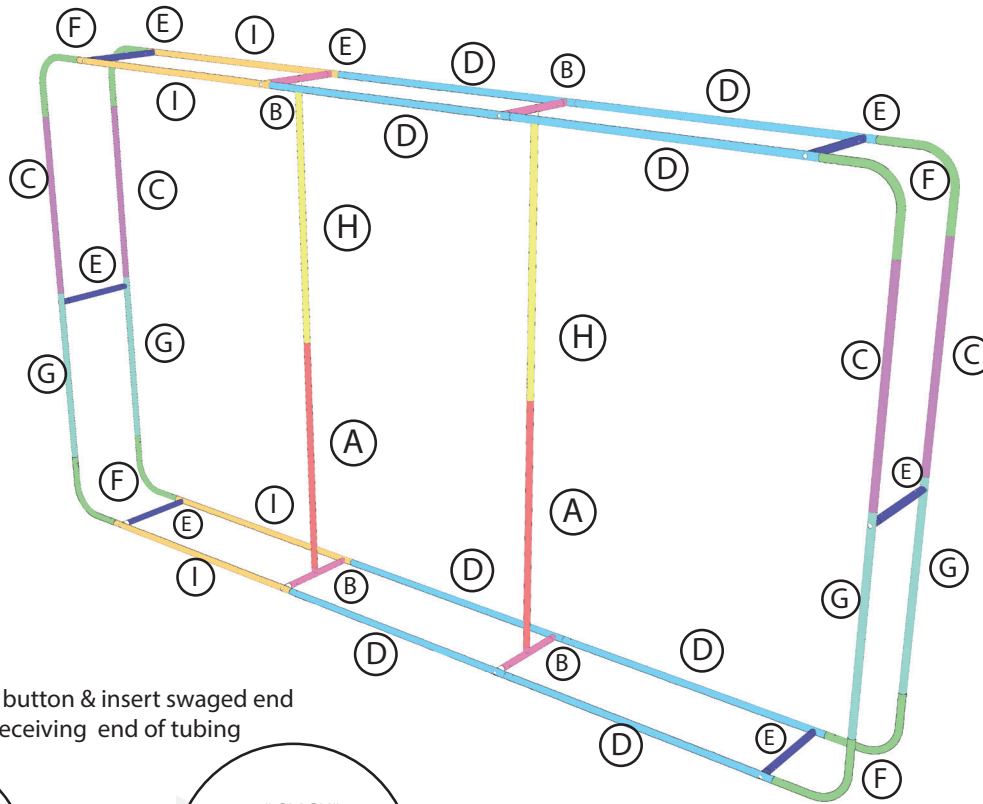

WALLBOX 15FT X 10FT

PRODUCT CATEGORY: WALLBOX DISPLAYS

PRODUCT CODE: WB-15X10

On Frame

OnGraphic

SET UP INSTRUCTIONS

Press button & insert swaged end into receiving end of tubing

	PART NAME	LENGTH	TUBE	QTY
A	SUPPORT BOTTOM	61.375"	M/F	2
B	UNION TUBE w/HOLE	14"	F/F/M	4
C	52" TUBE	55.375"	H/M	4
D	52" TUBE	55.375"	M/F	8
E	UNION TUBE	14"	F/F	6
F	CURVED CORNER	12"	F/F	8
G	52" TUBE	58.75"	M/M	4
H	SUPPORT TOP	58"	F/F	2
I	52" TUBE	58.75"	M/M	4

SPECIFICATIONS	
SKU	WB-15X10-HO
TUBE Ø	30 MM