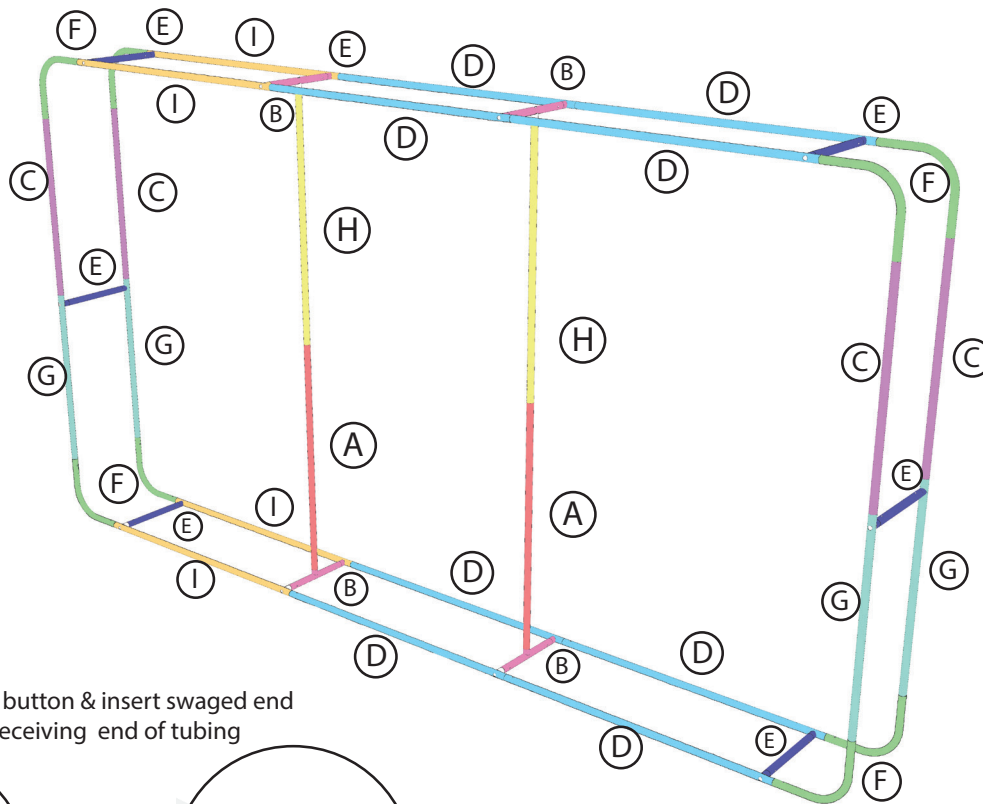

WALLBOX 15FT X 8FT

PRODUCT CATEGORY: WALLBOX DISPLAYS

PRODUCT CODE: WB-15X8

On Frame

OnGraphic

SET UP INSTRUCTIONS

Press button & insert swaged end into receiving end of tubing

	PART NAME	LENGTH	TUBE	QTY
A	SUPPORT BOTTOM	49.375"	M/F	2
B	UNION TUBE w/HOLE	14"	F/F/M	4
C	36" TUBE	69.375"	H/M	4
D	52" TUBE	55.375"	M/F	8
E	UNION TUBE	14"	F/F	6
F	CURVED CORNER	24"	F/F	8
G	36" TUBE	42.750"	M/M	4
H	SUPPORT TOP	46"	F/F	2
I	52" TUBE	58.75"	F/F	4

SPECIFICATIONS	
SKU	WB-15X8-HO
TUBE Ø	30 MM