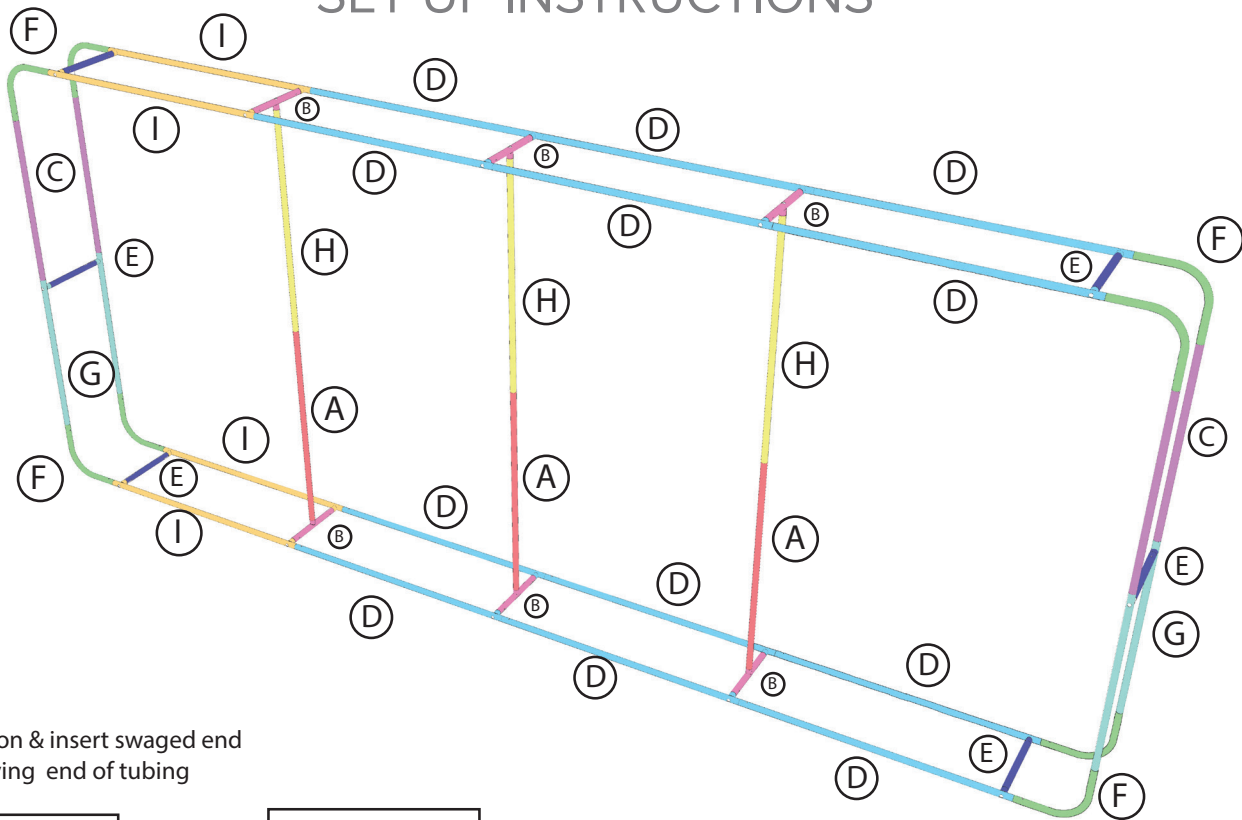

WALLBOX 20FT X 10FT

PRODUCT CATEGORY: WALLBOX DISPLAYS

PRODUCT CODE: WB-20X10

On Frame

OnGraphic

SET UP INSTRUCTIONS

Press button & insert swaged end into receiving end of tubing

	PART NAME	LENGTH	TUBE	QTY
A	SUPPORT BOTTOM	61.375"	M/F	3
B	UNION TUBE w/HOLE	14"	F/F	6
C	52" TUBE	55.375"	F/M	4
D	52" TUBE	55.375"	M/F	12
E	UNION TUBE	14"	F/F	6
F	CURVED CORNER	24"	F/F	8
G	52" TUBE	58.75"	M/M	4
H	SUPPORT TOP	58"	F/F	3
I	52" TUBE	58.75"	M/M	4

SPECIFICATIONS	
SKU	WB-20X10-HO
TUBE Ø	30 MM