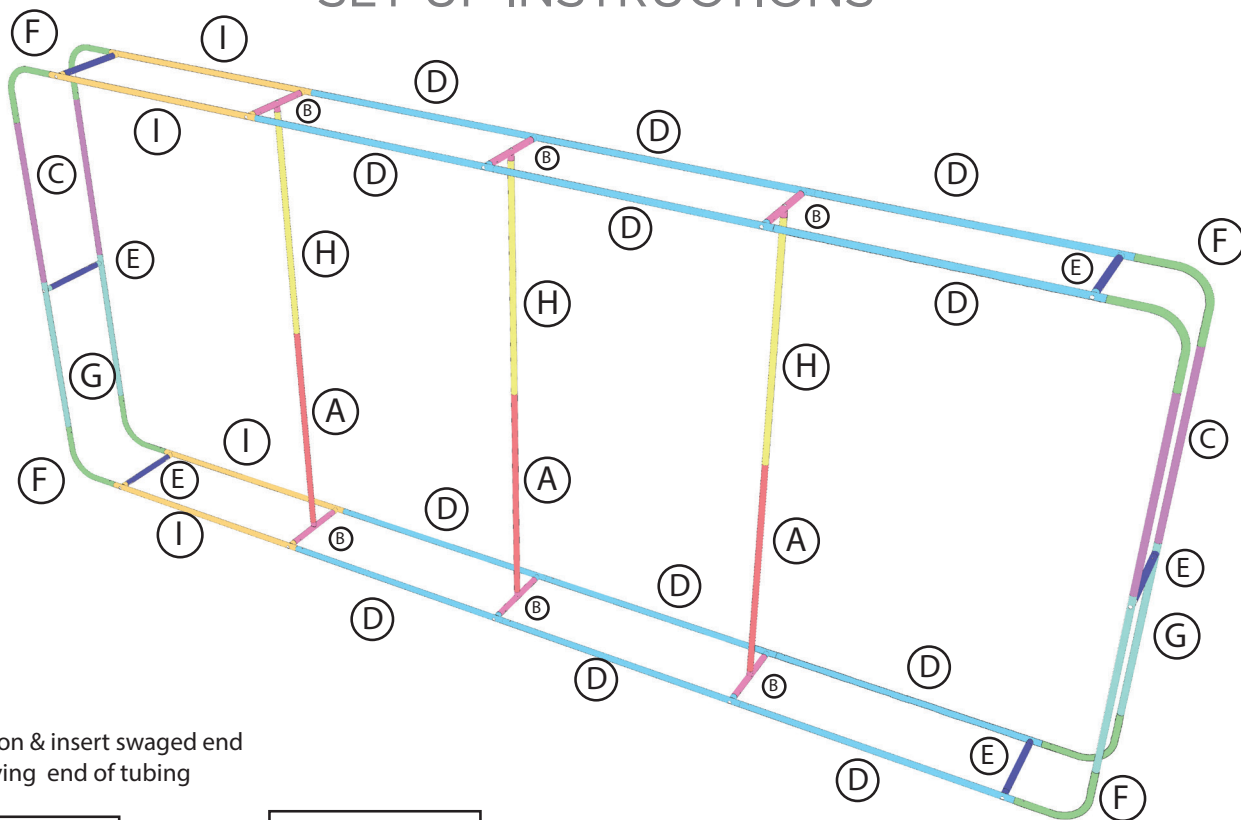

# WALLBOX 20FT X 8FT

PRODUCT CATEGORY: WALLBOX DISPLAYS

PRODUCT CODE: WB-20X8

On Frame

OnGraphic

## SET UP INSTRUCTIONS

Press button & insert swaged end into receiving end of tubing

	PART NAME	LENGTH	TUBE	QTY
A	SUPPORT BOTTOM	49.375"	M/F	3
B	UNION TUBE w/HOLE	14"	F/F	6
C	36" TUBE	69.375"	F/M	4
D	52" TUBE	55.375"	M/F	12
E	UNION TUBE	14"	F/F	6
F	CURVED CORNER	24"	F/F	8
G	36" TUBE	42.750"	M/M	4
H	SUPPORT TOP	46"	F/F	3
I	52" TUBE	58.75"	M/M	4

SPECIFICATIONS	
SKU	WB-20X8-HO
TUBE Ø	30 MM