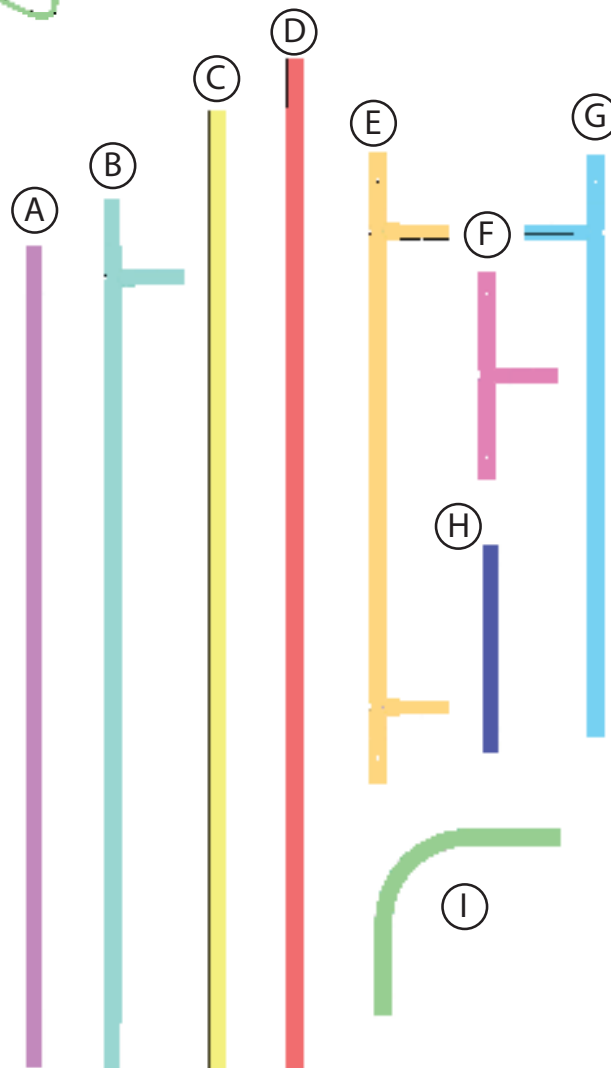

WALLBOX 8FT X 10FT

PRODUCT CATEGORY: WALLBOX DISPLAYS

PRODUCT CODE: WB-8X10

On Frame

OnGraphic

SET UP INSTRUCTIONS

Press button & insert swaged end into receiving end of tubing

	PART NAME	LENGTH	TUBE	QTY
A	52" TUBE	55.375"	M/F	4
B	52" TUBE	58.750"	M/M	4
C	SUPPORT TOP	58"	F/F	1
D	SUPPORT BOTTOM	61.375"	M/M	1
E	36" TUBE	42.750"	M/M	4
F	UNION TUBE w/HOLE	14"	F/F	2
G	36" TUBE	39.375"	M/F	4
H	UNION TUBE	14"	F/F	6
I	CURVED CORNER	12"	F/F	8

SPECIFICATIONS	
SKU	WB-8X10-HO
TUBE Ø	30 MM