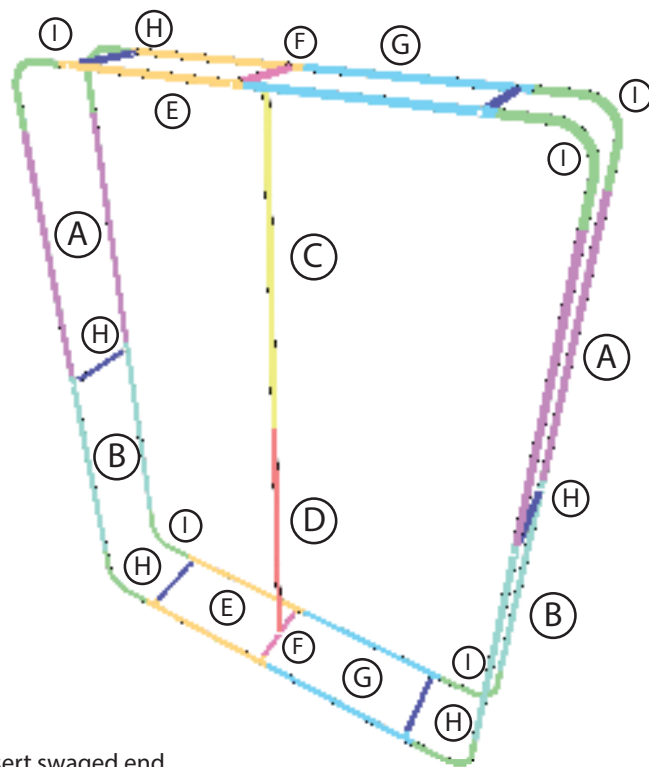

WALLBOX 8FT X 10FT

PRODUCT CATEGORY: WALLBOX DISPLAYS

PRODUCT CODE: WB-8X10

On Frame

OnGraphic

SET UP INSTRUCTIONS

Press button & insert swaged end into receiving end of tubing

	PART NAME	LENGTH	TUBE	QTY
A	52" TUBE	55.375"	M/F	4
B	52" TUBE	58.750"	M/M	4
C	SUPPORT TOP	58"	F/F	1
D	SUPPORT BOTTOM	61.375"	M/M	1
E	36" TUBE	42.750"	M/M	4
F	UNION TUBE w/HOLE	14"	F/F	2
G	36" TUBE	39.375"	M/F	4
H	UNION TUBE	14"	F/F	6
I	CURVED CORNER	12"	F/F	8

SPECIFICATIONS	
SKU	WB-8X10-HO
TUBE Ø	30 MM