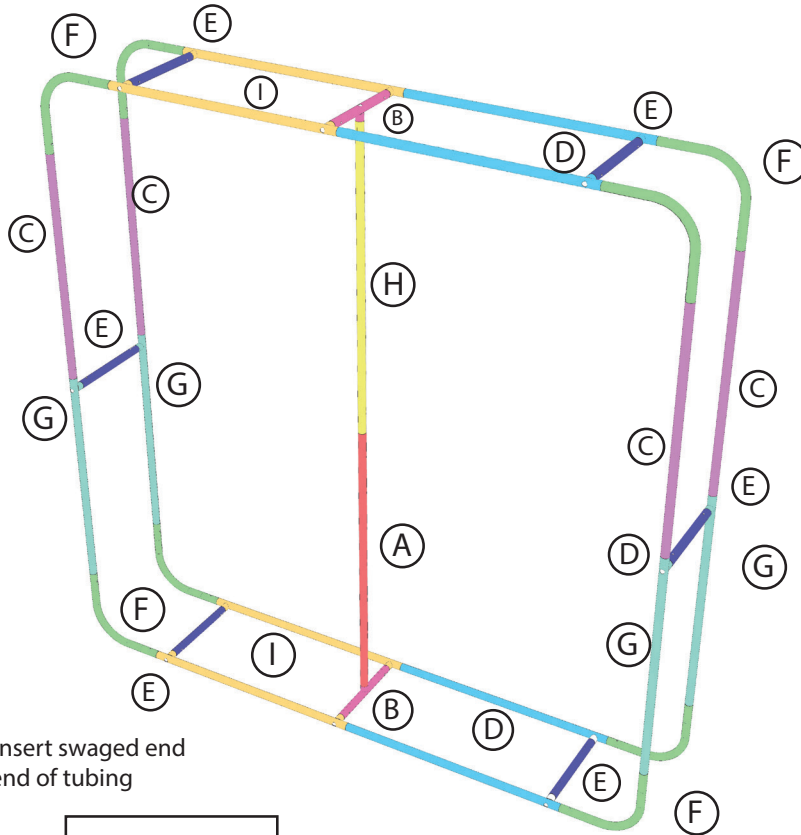

# WALLBOX 8FT X 8FT

PRODUCT CATEGORY: WALLBOX DISPLAYS

PRODUCT CODE: WB-8X8

On Frame

OnGraphic

## SET UP INSTRUCTIONS

Press button & insert swaged end into receiving end of tubing

	PART NAME	LENGTH	TUBE	QTY
A	SUPPORT BOTTOM	49.375"	M/F	1
B	UNION TUBE w/HOLE	14"	F/F/M	2
C	36" TUBE	39.375"	M/F	4
D	36" TUBE	39.375"	M/F	4
E	UNION TUBE	14"	F/F	6
F	CURVED CORNER	24"	F/F	8
G	36" TUBE	42.750"	M/M	4
H	SUPPORT TOP	46"	F/F	1
I	36" TUBE	58.75"	F/F	4

SPECIFICATIONS	
SKU	WB-8X8-HO
TUBE Ø	30 MM