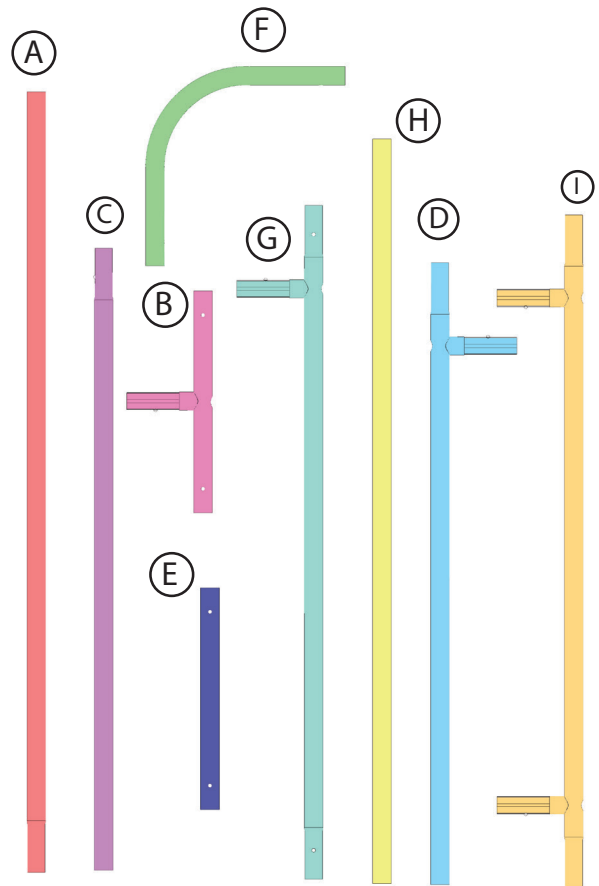

# WALLBOX 8FT X 8FT

PRODUCT CATEGORY: WALLBOX DISPLAYS

PRODUCT CODE: WB-8X8

On Frame

OnGraphic

## SET UP INSTRUCTIONS

Press button & insert swaged end into receiving end of tubing

	PART NAME	LENGTH	TUBE	QTY
A	SUPPORT BOTTOM	49.375"	M/F	1
B	UNION TUBE w/HOLE	14"	F/F/M	2
C	36" TUBE	39.375"	M/F	4
D	36" TUBE	39.375"	M/F	4
E	UNION TUBE	14"	F/F	6
F	CURVED CORNER	24"	F/F	8
G	36" TUBE	42.750"	M/M	4
H	SUPPORT TOP	46"	F/F	1
I	36" TUBE	58.75"	F/F	4

SPECIFICATIONS	
SKU	WB-8X8-HO
TUBE Ø	30 MM