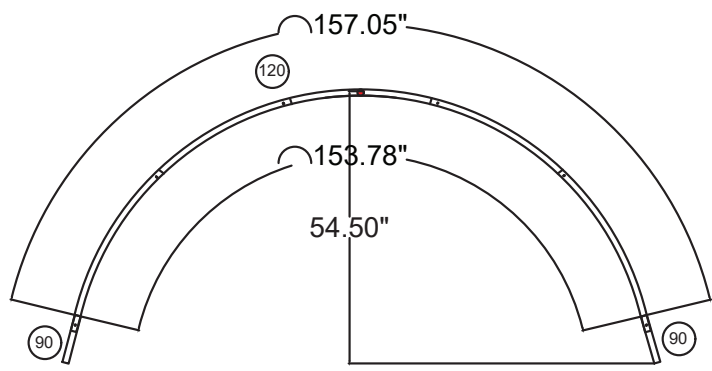

# WAVELINE® Semi-Circle Display

Top View

Front View

SCD-K Semi-Circle Display	
Qty.	Part Number
4	WLM#90
2	WLM#120
2	WLM#005
2	WLM#037
1	WLM#121
1	BGO-FABRIC-L bag