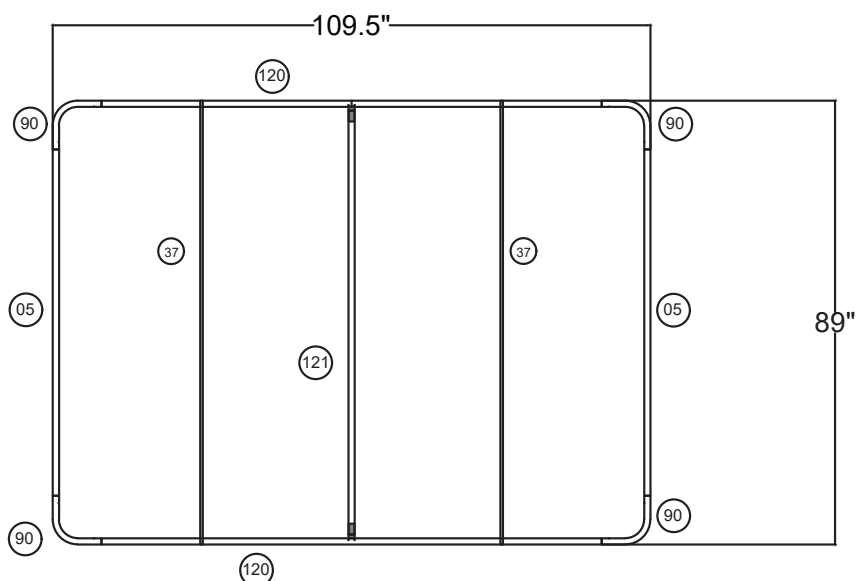

# WAVELINE® Semi-Circle Display

Top View

Front View

SCD-K Semi-Circle Display	
Qty.	Part Number
4	WLM#90
2	WLM#120
2	WLM#005
2	WLM#037
1	WLM#121
1	BGO-FABRIC-L bag