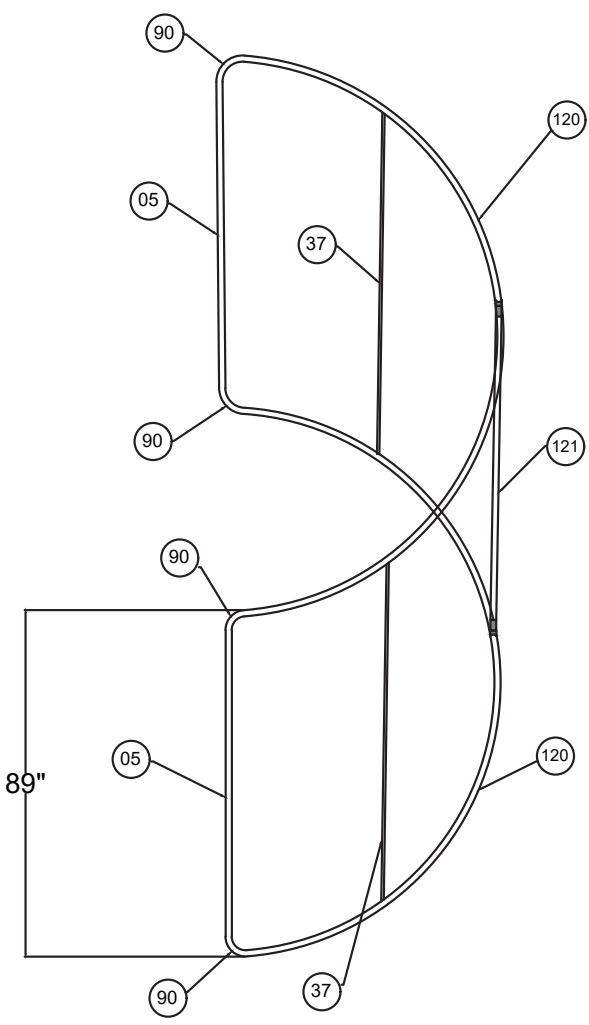

# WAVELINE® Semi-Circle Display

Top View

Front View

SCD-K Semi-Circle Display	
Qty.	Part Number
4	WLM#90
2	WLM#120
2	WLM#005
2	WLM#037
1	WLM#121
1	BGO-FABRIC-L bag