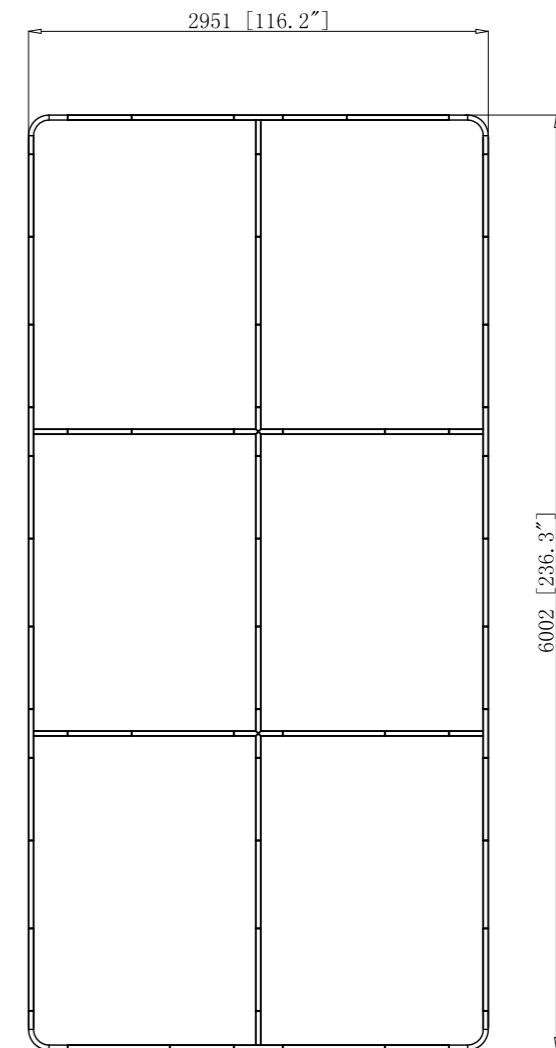

WaveLine® Bombora BMB102018R

Frame			Frame			Frame			Frame			Frame			TV kit		Shipping Case		accessories	
⑤7	2		⑩0	12																
⑨5	6		⑩3	15											32"					
⑨6	12		⑩7	4											40"					
⑨7	4																			
⑨8	4																			
NO.	Quantity	Confirm	NO.	Quantity	Confirm	NO.	Quantity	Confirm	NO.	Quantity	Confirm	NO.	Quantity	Confirm	NO.	Confirm	NO.	Confirm		