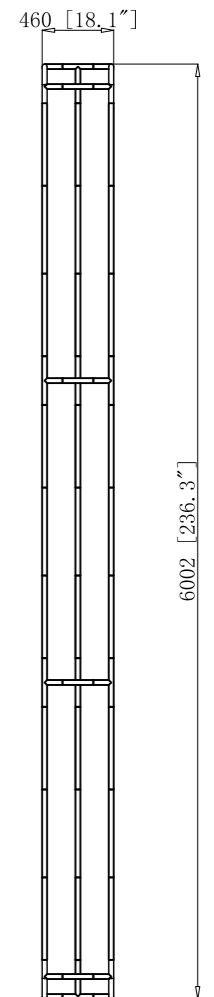

WaveLine® Bombora BMB102018R

Frame			Frame			Frame			Frame			Frame			TV kit		Shipping Case		accessories	
⑤7	2		⑩0	12																
⑨5	6		⑩3	15											32"					
⑨6	12		⑩7	4											40"					
⑨7	4																			
⑨8	4																			
NO.	Quantity	Confirm	NO.	Quantity	Confirm	NO.	Quantity	Confirm	NO.	Quantity	Confirm	NO.	Quantity	Confirm	NO.	Confirm	NO.	Confirm		