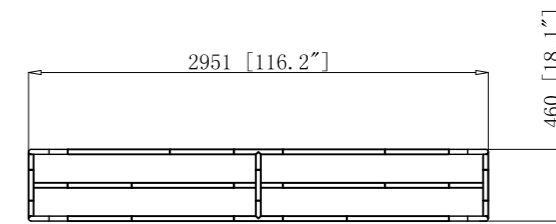

WaveLine® Bombora BMB102018R

Frame			Frame			Frame			Frame			Frame			TV kit		Shipping Case		accessories	
⑤7	2		⑩0	12																
⑨5	6		⑩3	15											32"					
⑨6	12		⑩7	4											40"					
⑨7	4																			
⑨8	4																			
NO.	Quantity	Confirm	NO.	Quantity	Confirm	NO.	Quantity	Confirm	NO.	Quantity	Confirm	NO.	Quantity	Confirm	NO.	Confirm	NO.	Confirm		