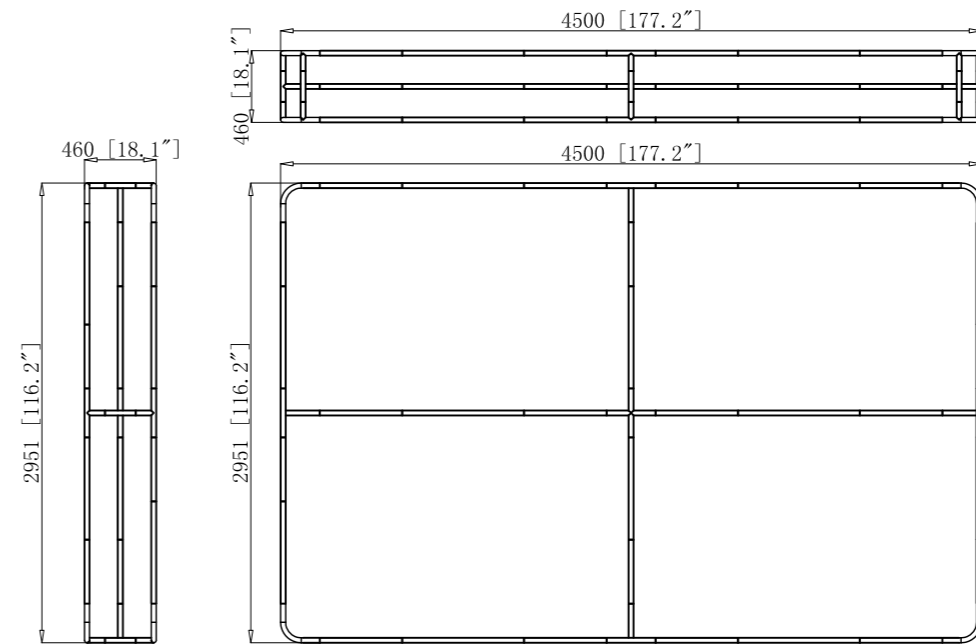

WaveLine® Bombora BMB151018R

Frame			Frame			Frame			Frame			Frame			TV kit		Shipping Case		accessories	
⑤7	1		⑩0	10																
⑨5	4		⑩4	10											32"					
⑨6	8		⑩7	4											40"					
⑨7	4																			
⑨8	4																			
NO.	Quantity	Confirm	NO.	Quantity	Confirm	NO.	Quantity	Confirm	NO.	Quantity	Confirm	NO.	Quantity	Confirm	NO.	Confirm	NO.	Confirm		