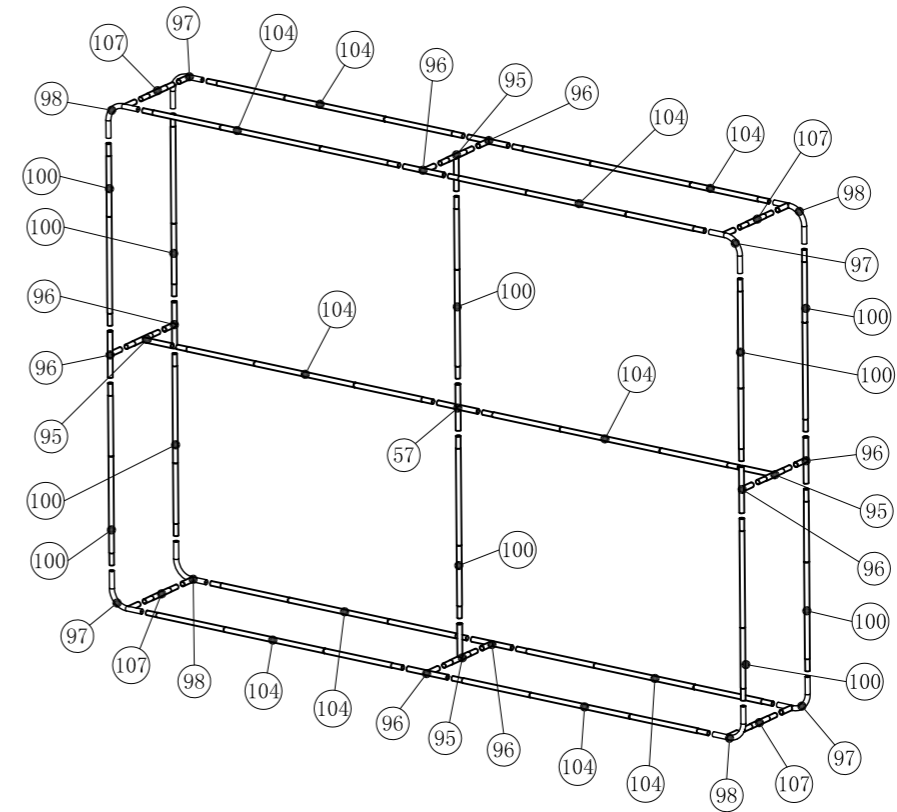

WaveLine® Bombora BMB151018R

Frame			Frame			Frame			Frame			Frame			TV kit		Shipping Case		accessories	
⑤7	1		⑩0	10																
⑨5	4		⑩4	10											32"					
⑨6	8		⑩7	4											40"					
⑨7	4																			
⑨8	4																			
NO.	Quantity	Confirm	NO.	Quantity	Confirm	NO.	Quantity	Confirm	NO.	Quantity	Confirm	NO.	Quantity	Confirm	NO.	Confirm	NO.	Confirm		