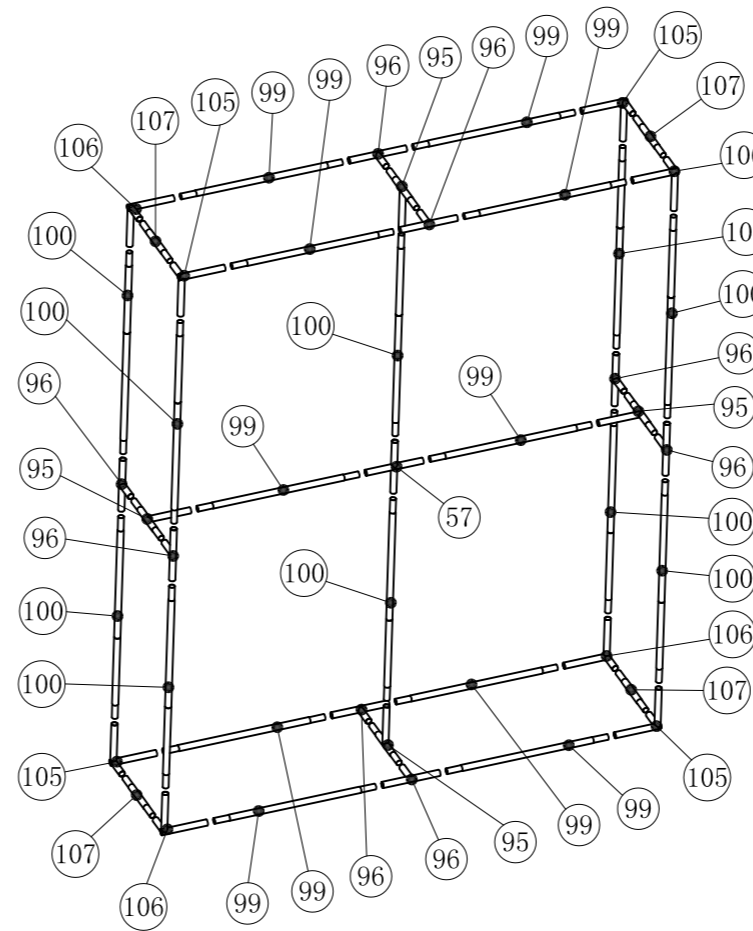

WaveLine® Bombora BMB081018S

Frame			Frame			Frame			Frame			Frame			TV kit			Shipping Case			accessories		
(57)	1		(105)	4																			
(95)	4		(106)	4													32"						
(96)	8		(107)	4													40"						
(99)	10																						
(100)	10																						
NO.	Quantity	Confirm	NO.	Quantity	Confirm	NO.	Quantity	Confirm	NO.	Quantity	Confirm	NO.	Quantity	Confirm	NO.	Quantity	Confirm	NO.	Confirm				