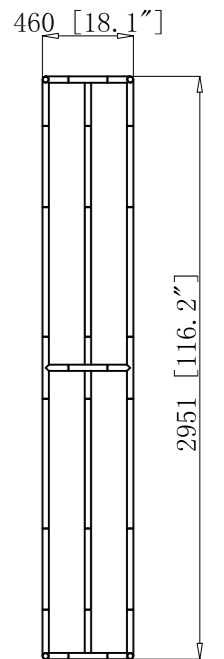

WaveLine® Bombora BMB081018S

Frame			Frame			Frame			Frame			Frame			TV kit			Shipping Case			accessories		
(57)	1		(105)	4																			
(95)	4		(106)	4													32"						
(96)	8		(107)	4													40"						
(99)	10																						
(100)	10																						
NO.	Quantity	Confirm	NO.	Quantity	Confirm	NO.	Quantity	Confirm	NO.	Quantity	Confirm	NO.	Quantity	Confirm	NO.	Quantity	Confirm	NO.	Confirm				