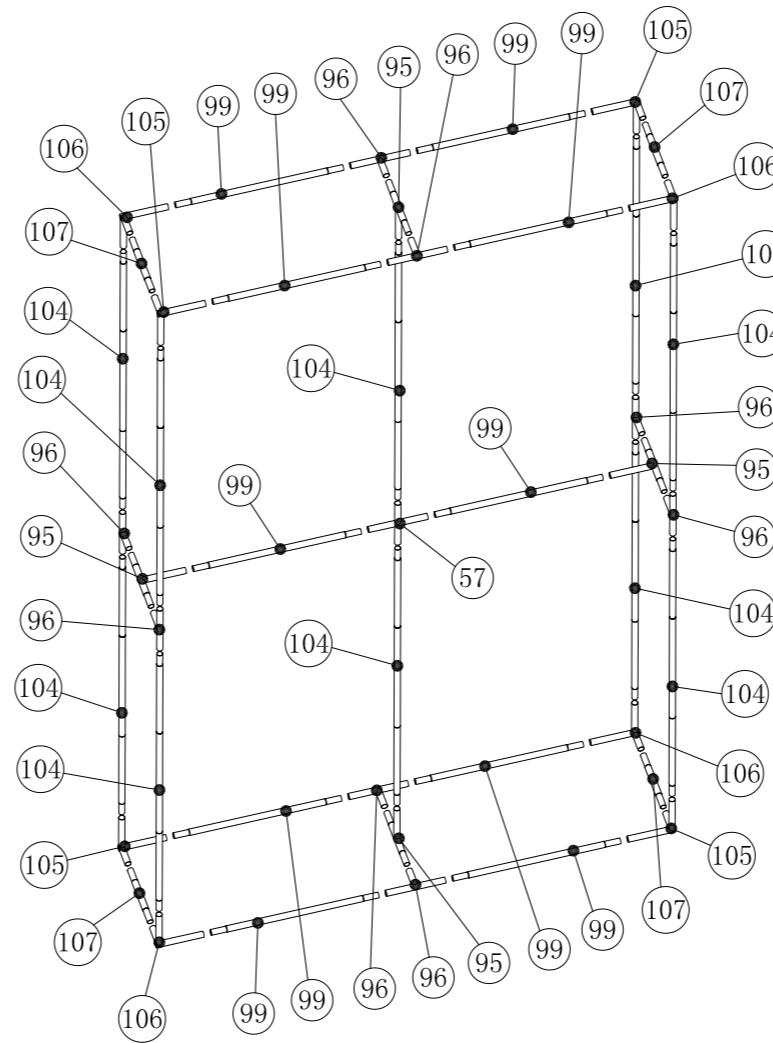

WaveLine® Bombora BMB081518S

Frame			Frame			Frame			Frame			Frame			TV kit			Shipping Case			accessories		
57	1		105	4																			
95	4		106	4												32"							
96	8		107	4												40"							
99	10																						
104	10																						
NO.	Quantity	Confirm	NO.	Quantity	Confirm	NO.	Quantity	Confirm	NO.	Quantity	Confirm	NO.	Quantity	Confirm	NO.	Quantity	Confirm	NO.	Confirm				