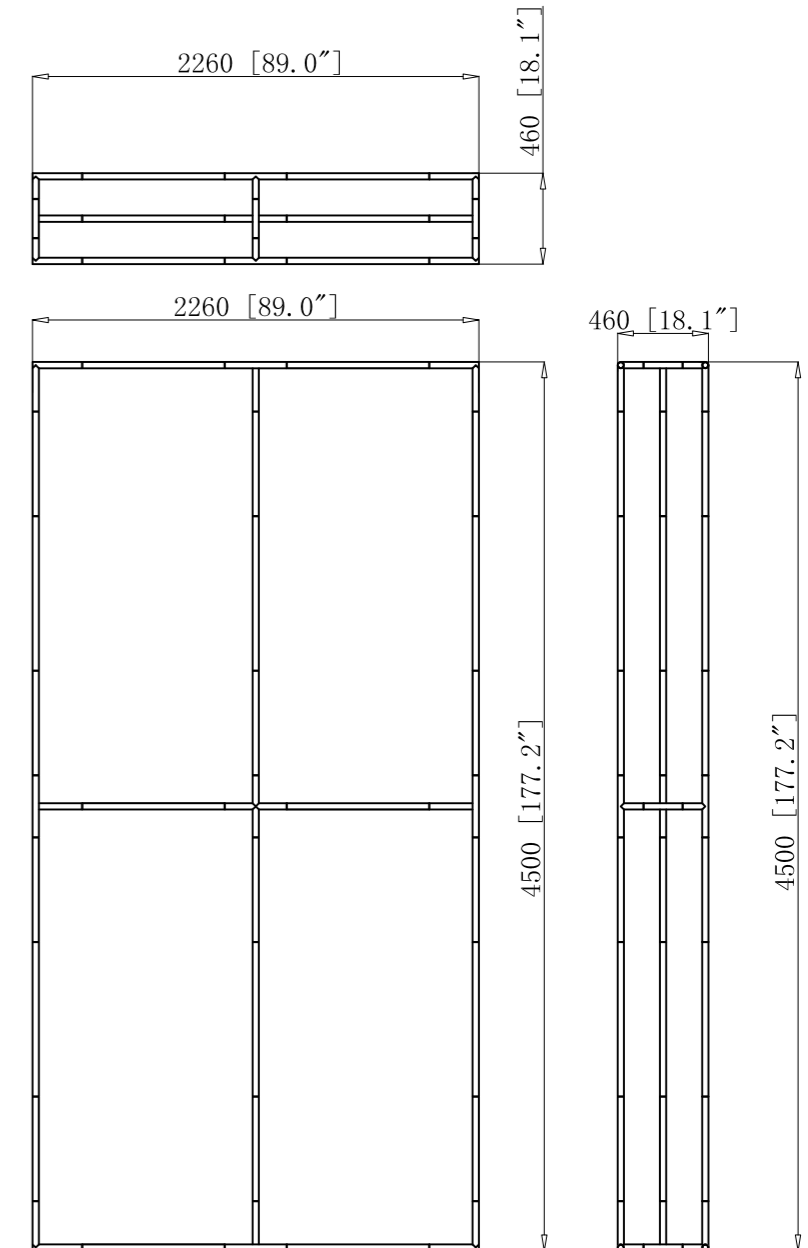

WaveLine® Bombora BMB081518S

Frame			Frame			Frame			Frame			Frame			TV kit			Shipping Case			accessories		
57	1		105	4																			
95	4		106	4												32"							
96	8		107	4												40"							
99	10																						
104	10																						
NO.	Quantity	Confirm	NO.	Quantity	Confirm	NO.	Quantity	Confirm	NO.	Quantity	Confirm	NO.	Quantity	Confirm	NO.	Quantity	Confirm	NO.	Confirm				